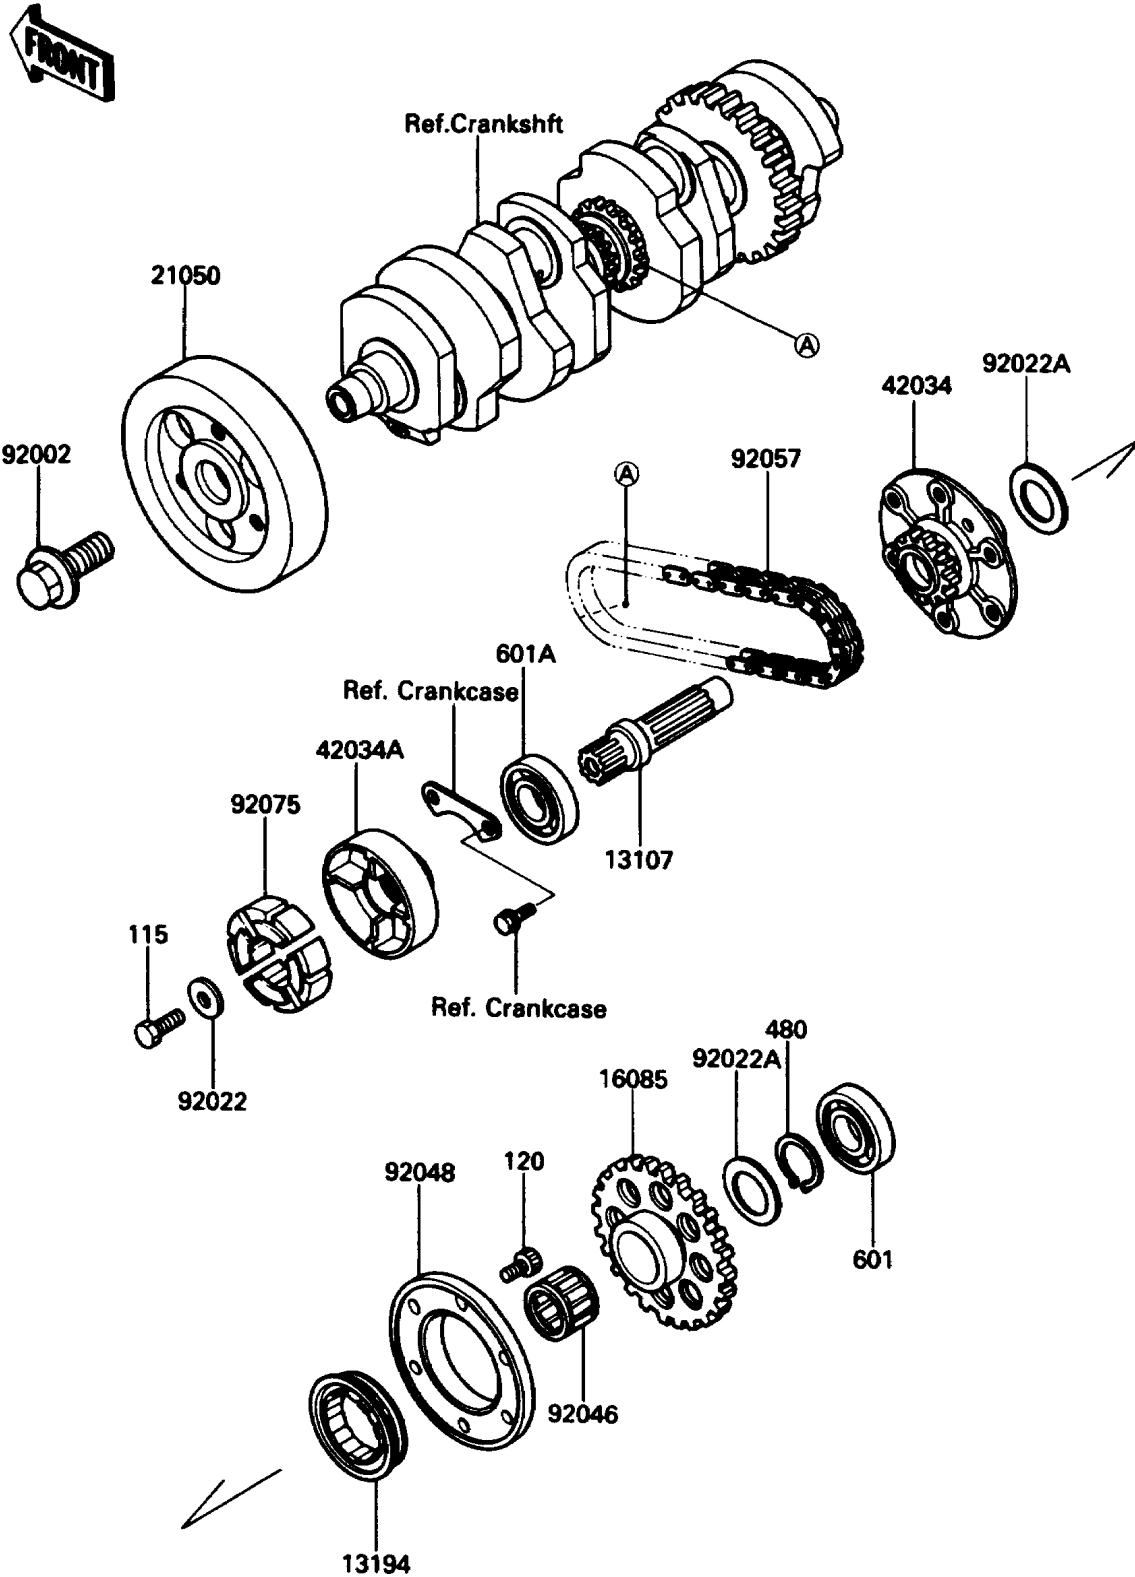

1987 Voyager XII PARTS DIAGRAM

Secondary Shaft

E1322-0009

1987 Voyager XII PARTS LIST

Secondary Shaft

ITEM NAME	PART NUMBER	QUANTITY
BOLT-SMALL-UPSET (Ref # 115)	115G0820	1
BOLT-SOCKET,6X12 (Ref # 120)	120P0612	6
CIRCLIP-TYPE-C,25MM (Ref # 480)	480J2500	1
BEARING-BALL (Ref # 601)	601A6203Z	1
BEARING-BALL,#6204C3 (Ref # 601A)	601B6204	1
SHAFT (Ref # 13107)	13107-1192	1
CLUTCH-ONEWAY (Ref # 13194)	13194-1076	1
GEAR,ONEWAY CLUTCH (Ref # 16085)	16085-1152	1
FLYWHEEL (Ref # 21050)	21050-1117	1
COUPLING (Ref # 42034)	42034-1082	1
COUPLING (Ref # 42034A)	42034-1083	1
BOLT,14X36 (Ref # 92002)	92002-1862	1
WASHER,8X22X3 (Ref # 92022)	92022-1518	1
WASHER,25.3X32X0.5 (Ref # 92022A)	92022-225	2
BEARING-NEEDLE,K253020S (Ref # 92046)	92046-1022	1
RACE,ONEWAY CLUTCH (Ref # 92048)	92048-1065	1
CHAIN,GENERATOR (Ref # 92057)	92057-1276	1
DAMPER,COUPLING (Ref # 92075)	92075-1790	4