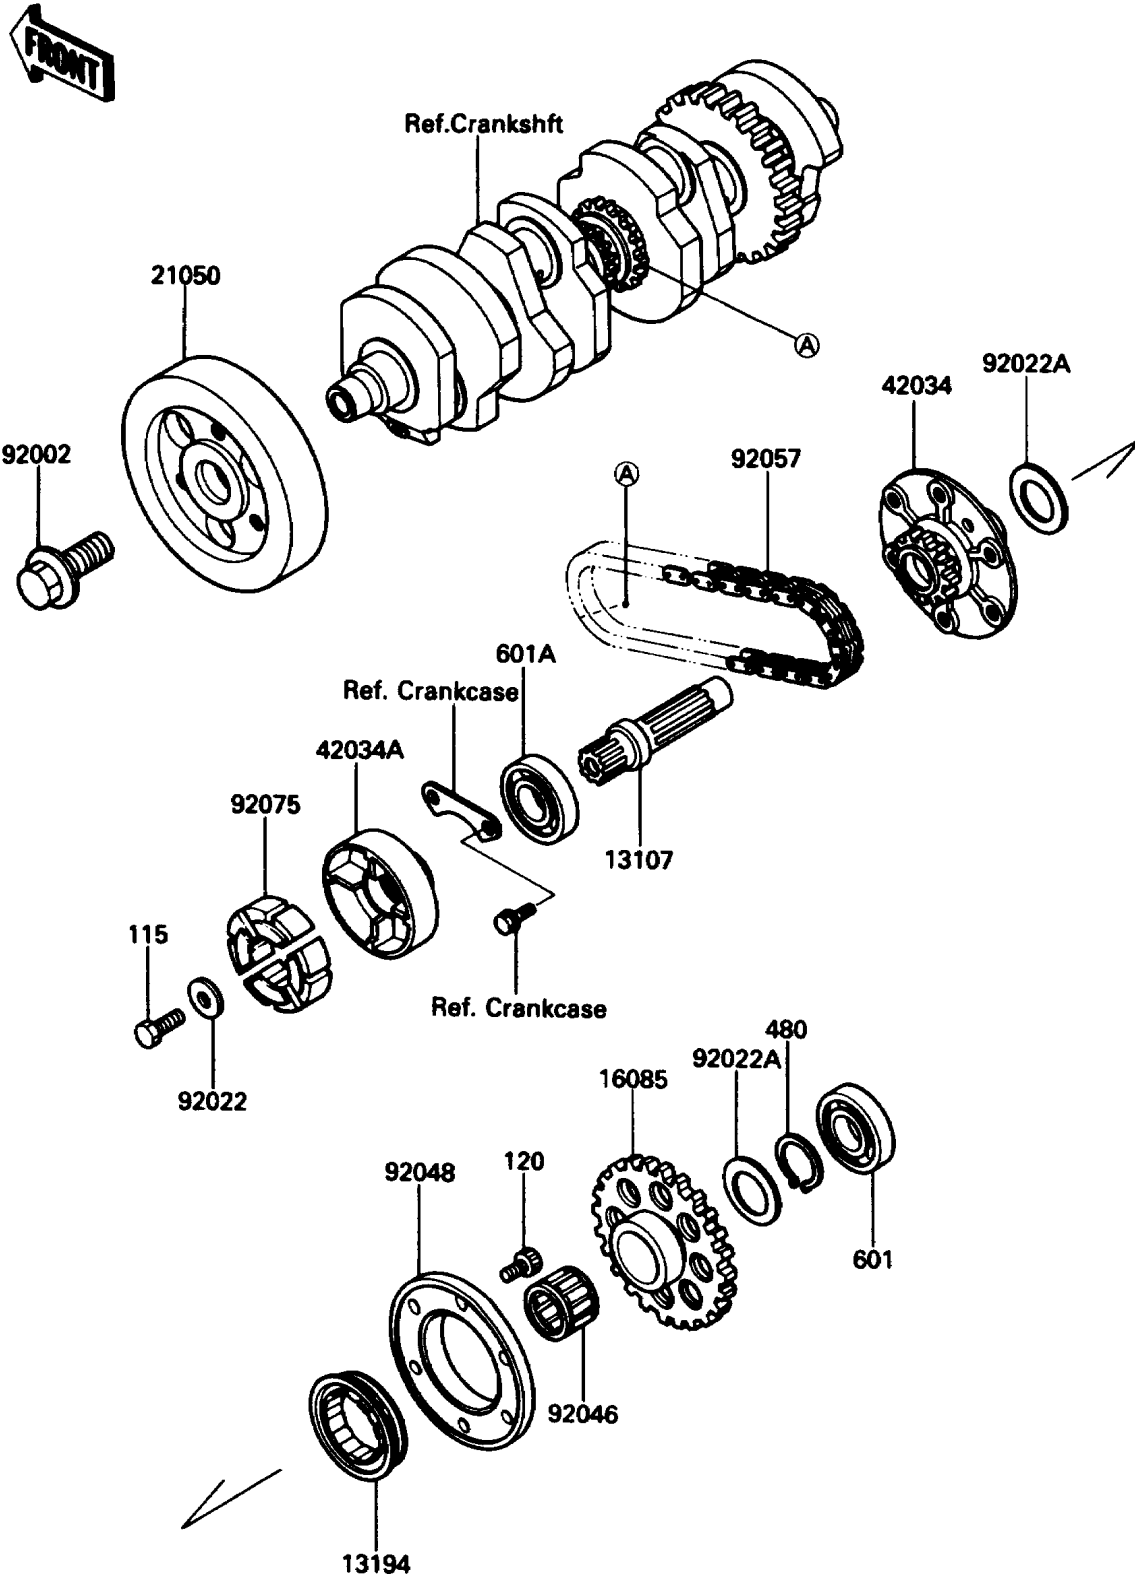

1991 Voyager XII PARTS DIAGRAM

Secondary Shaft

E1322-0009

1991 Voyager XII PARTS LIST

Secondary Shaft

ITEM NAME	PART NUMBER	QUANTITY
BOLT-SMALL-UPSET (Ref # 115)	115G0820	1
BOLT-SOCKET,6X12 (Ref # 120)	120P0612	6
CIRCLIP-TYPE-C,25MM (Ref # 480)	480J2500	1
BEARING-BALL (Ref # 601)	601A6203Z	1
BEARING-BALL,#6204C3 (Ref # 601A)	601B6204	1
SHAFT (Ref # 13107)	13107-1192	1
CLUTCH-ONEWAY (Ref # 13194)	13194-1076	1
GEAR,ONEWAY CLUTCH (Ref # 16085)	16085-1152	1
FLYWHEEL (Ref # 21050)	21050-1117	1
COUPLING (Ref # 42034)	42034-1082	1
COUPLING (Ref # 42034A)	42034-1083	1
BOLT,14X36 (Ref # 92002)	92002-1862	1
WASHER,8X22X3 (Ref # 92022)	92022-1518	1
WASHER,25.3X32X0.5 (Ref # 92022A)	92022-225	2
BEARING-NEEDLE,K253020S (Ref # 92046)	92046-1022	1
RACE,ONEWAY CLUTCH (Ref # 92048)	92048-1065	1
CHAIN,GENERATOR (Ref # 92057)	92057-1276	1
DAMPER,COUPLING (Ref # 92075)	92075-1790	4