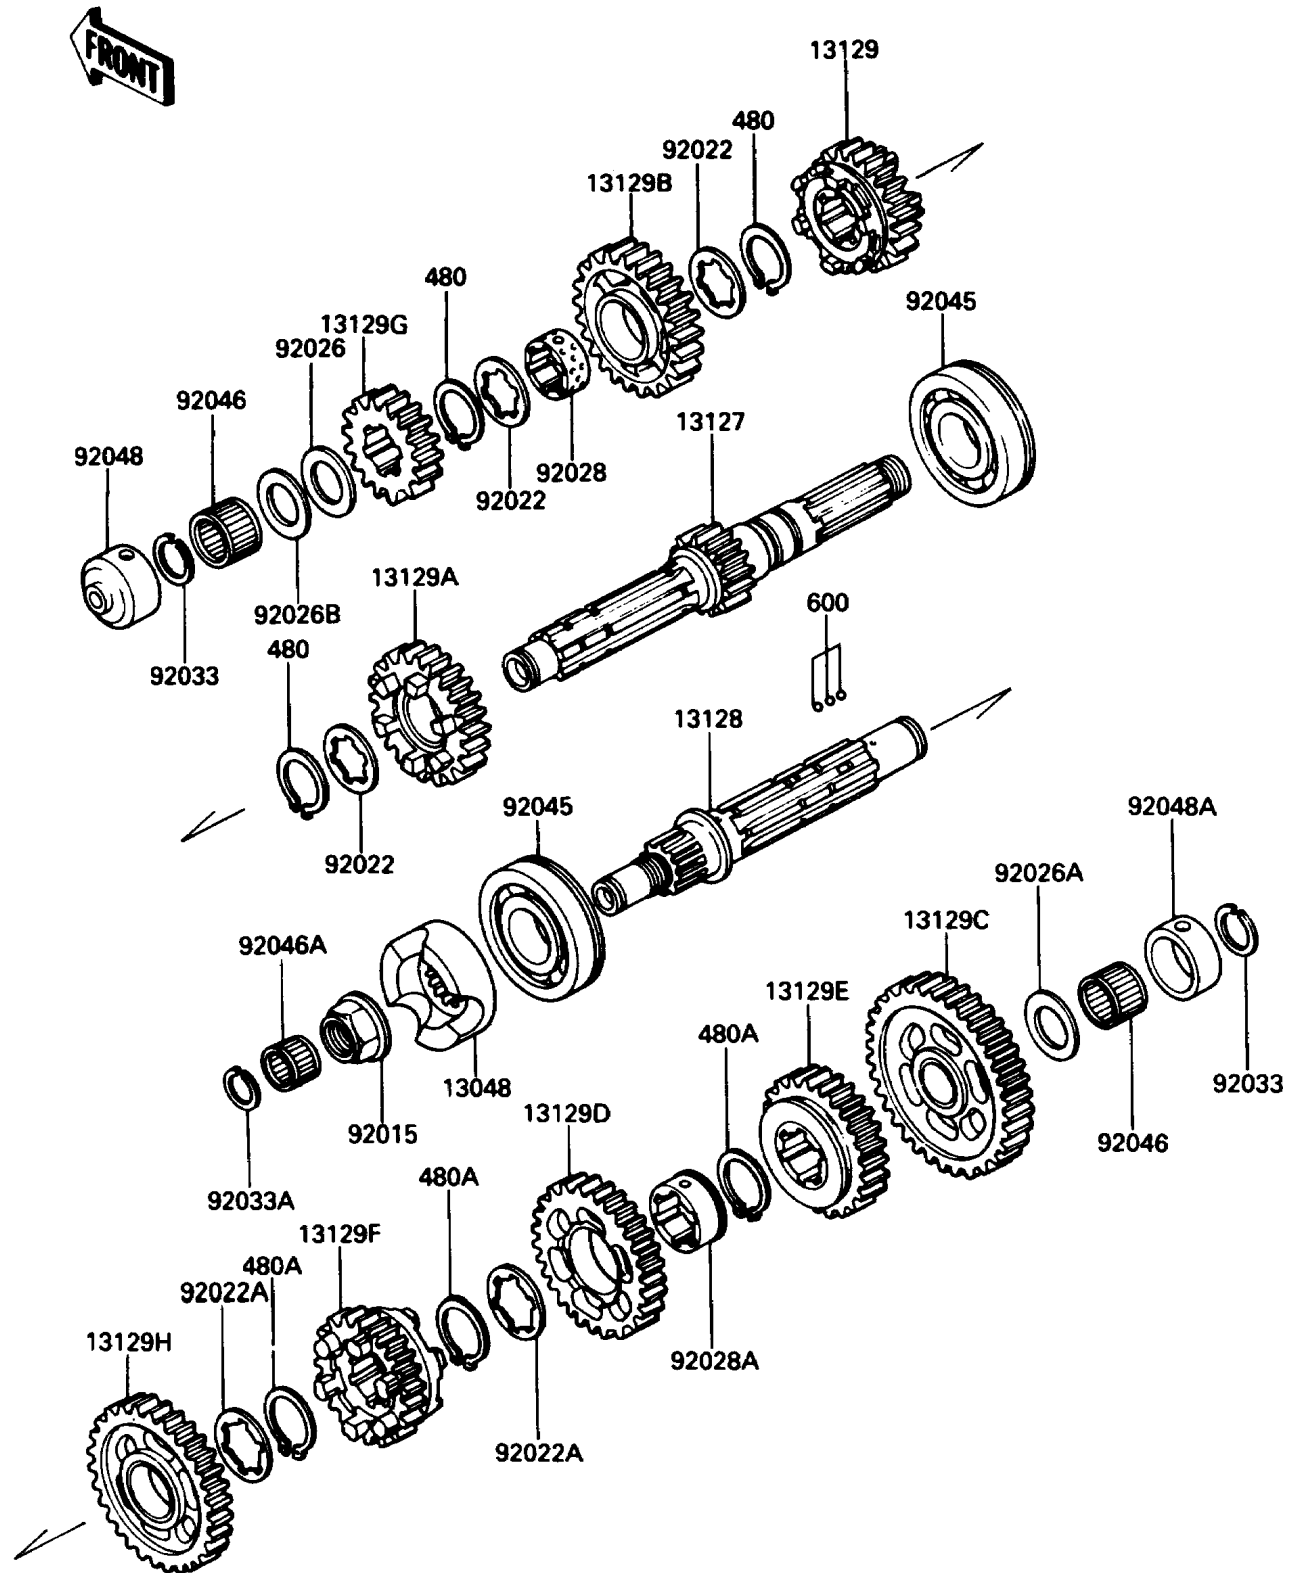

# 1991 Voyager XII PARTS DIAGRAM

Transmission

E1361-0173

# 1991 Voyager XII PARTS LIST

## Transmission

ITEM NAME	PART NUMBER	QUANTITY
CIRCLIP-TYPE-C,28MM (Ref # 480)	480J2800	3
CIRCLIP (Ref # 480A)	480J2900	3
BALL-STEEL,5/32" (Ref # 600)	600A0500	3
CAM-DAMPER (Ref # 13048)	13048-1066	1
SHAFT-TRANSMISSION INPUT,15T (Ref # 13127)	13127-1133	1
SHAFT-TRANSMISSION OUTPUT (Ref # 13128)	13128-1130	1
GEAR,INPUT 3RD,24T (Ref # 13129)	13129-1765	1
GEAR,INPUT 4TH,28T (Ref # 13129A)	13129-1766	1
GEAR,INPUT TOP,31T (Ref # 13129B)	13129-1767	1
GEAR,OUTPUT LOW,41T (Ref # 13129C)	13129-1768	1
GEAR,OUTPUT 3RD,32T (Ref # 13129D)	13129-1770	1
GEAR,OUTPUT 4TH,29T (Ref # 13129E)	13129-1771	1
GEAR,OUTPUT TOP,26T (Ref # 13129F)	13129-1772	1
GEAR,INPUT 2ND,20T (Ref # 13129G)	13129-1836	1
GEAR,OUTPUT 2ND,36T (Ref # 13129H)	13129-1837	1
NUT (Ref # 92015)	92015-1543	1
WASHER,TOOTHED,28.3X35.5X1.5 (Ref # 92022)	92024-042	3
WASHER,TOOTHED,30.3X40X1.5 (Ref # 92022A)	92024-043	2
SPACER,22X35.5X1.0 (Ref # 92026)	92026-1020	1
SPACER,22X35.5X2.4 (Ref # 92026A)	92026-1225	1
SPACER,22X35.5X1.8 (Ref # 92026B)	92026-1226	1
BUSHING,TOP GEAR (Ref # 92028)	92028-1124	1
BUSHING (Ref # 92028A)	92028-1403	1
RING-SNAP,20X25.5X1.2 (Ref # 92033)	92033-025	2
RING-SNAP (Ref # 92033A)	92033-1208	1
BEARING-BALL (Ref # 92045)	92045-1197	2
BEARING-NEEDLE,FWF-223014 (Ref # 92046)	92046-031	2
BEARING-NEEDLE,K182420V1 (Ref # 92046A)	92046-1154	1
RACE,INPUT SHAFT (Ref # 92048)	92048-1052	1

# 1991 Voyager XII PARTS LIST

Transmission

ITEM NAME	PART NUMBER	QUANTITY
RACE,30X38X15 (Ref # 92048A)	92048-1053	1