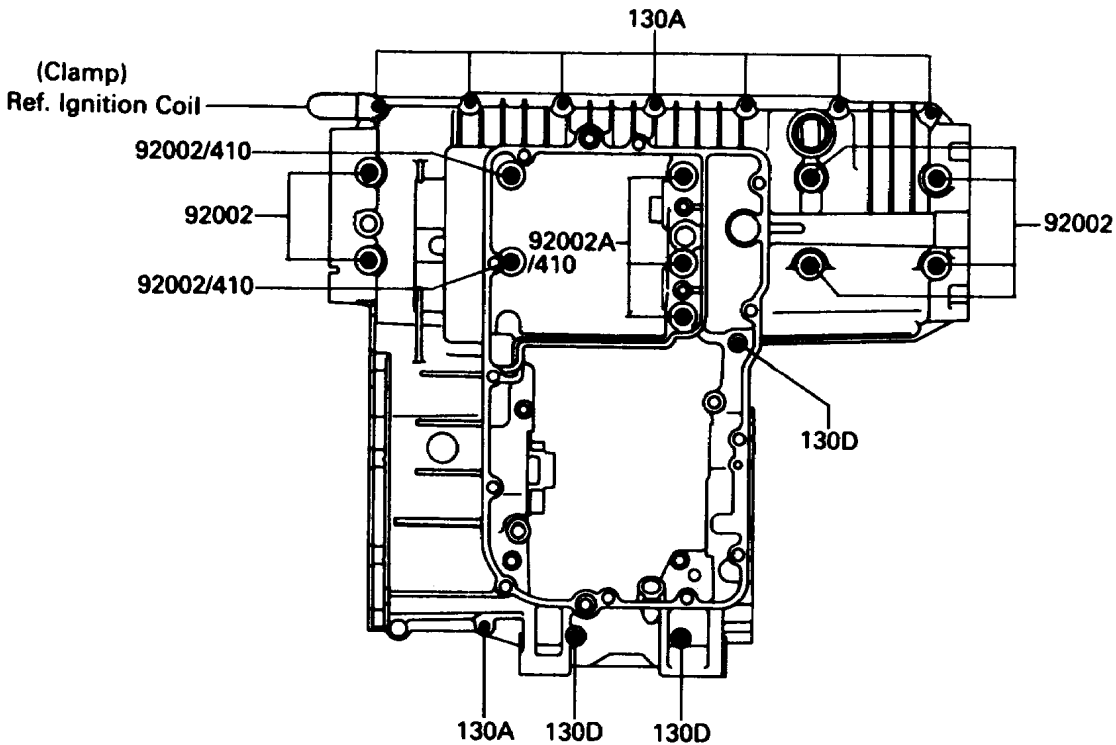

# 1987 Voyager XII PARTS DIAGRAM

## Crankcase Bolt Pattern

E1412-0033

Upper Case (Outside)

Lower Case (Outside)

## Crankcase Bolt Pattern

ITEM NAME	PART NUMBER	QUANTITY
BOLT-FLANGED (Ref # 130)	130Y0635	1
BOLT-FLANGED (Ref # 130A)	130Y0640	11
BOLT-FLANGED (Ref # 130B)	130Y0690	2
BOLT-FLANGED (Ref # 130C)	130Z06105	2
BOLT-FLANGED (Ref # 130D)	130Z06120	3
BOLT-FLANGED (Ref # 130E)	130Z0870	2
WASHER-PLAIN-SMALL,10MM (Ref # 410)	410B1000	5
BOLT,10X95 (Ref # 92002)	92002-1651	8
BOLT,10X145 (Ref # 92002A)	92002-1652	3