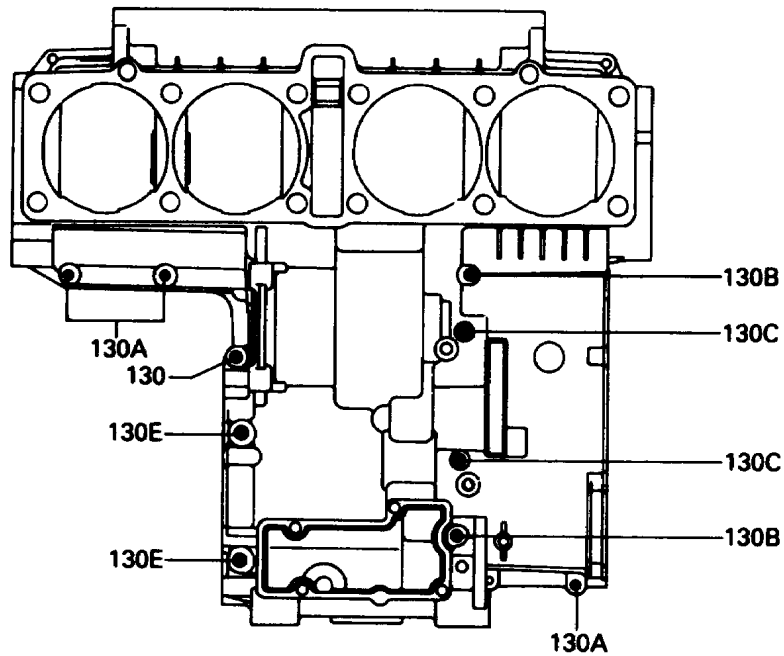

# 1987 Voyager XII PARTS DIAGRAM

## Crankcase Bolt Pattern

E1412-0033

Upper Case (Outside)

Lower Case (Outside)

## Crankcase Bolt Pattern

ITEM NAME	PART NUMBER	QUANTITY
BOLT-FLANGED (Ref # 130)	130Y0635	1
BOLT-FLANGED (Ref # 130A)	130Y0640	11
BOLT-FLANGED (Ref # 130B)	130Y0690	2
BOLT-FLANGED (Ref # 130C)	130Z06105	2
BOLT-FLANGED (Ref # 130D)	130Z06120	3
BOLT-FLANGED (Ref # 130E)	130Z0870	2
WASHER-PLAIN-SMALL,10MM (Ref # 410)	410B1000	5
BOLT,10X95 (Ref # 92002)	92002-1651	8
BOLT,10X145 (Ref # 92002A)	92002-1652	3