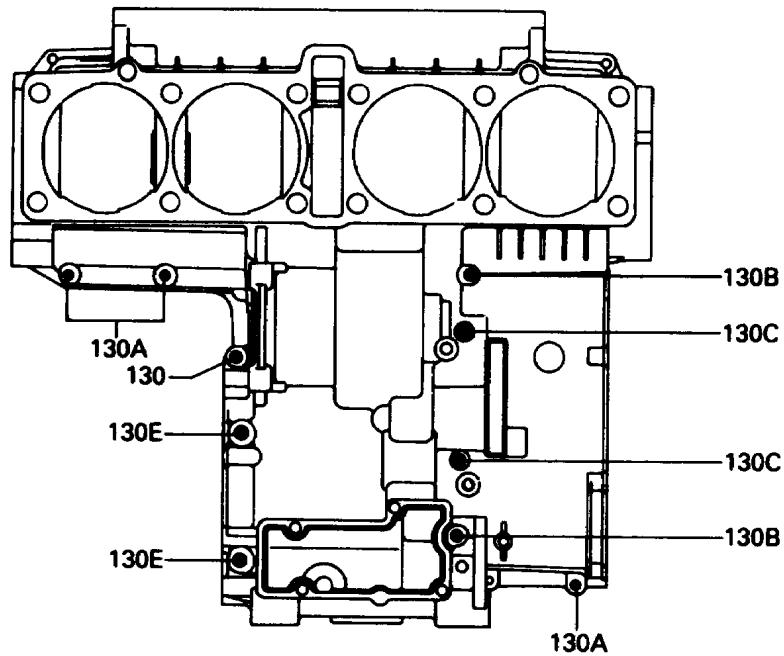

1988 Voyager XII PARTS DIAGRAM

Crankcase Bolt Pattern

E1412-0033

Upper Case (Outside)

Lower Case (Outside)

1988 Voyager XII PARTS LIST

Crankcase Bolt Pattern

ITEM NAME	PART NUMBER	QUANTITY
BOLT-FLANGED (Ref # 130)	130Y0635	1
BOLT-FLANGED (Ref # 130A)	130Y0640	11
BOLT-FLANGED (Ref # 130B)	130Y0690	2
BOLT-FLANGED (Ref # 130C)	130Z06105	2
BOLT-FLANGED (Ref # 130D)	130Z06120	3
BOLT-FLANGED (Ref # 130E)	130Z0870	2
WASHER-PLAIN-SMALL,10MM (Ref # 410)	410B1000	5
BOLT,10X95 (Ref # 92002)	92002-1651	8
BOLT,10X145 (Ref # 92002A)	92002-1652	3