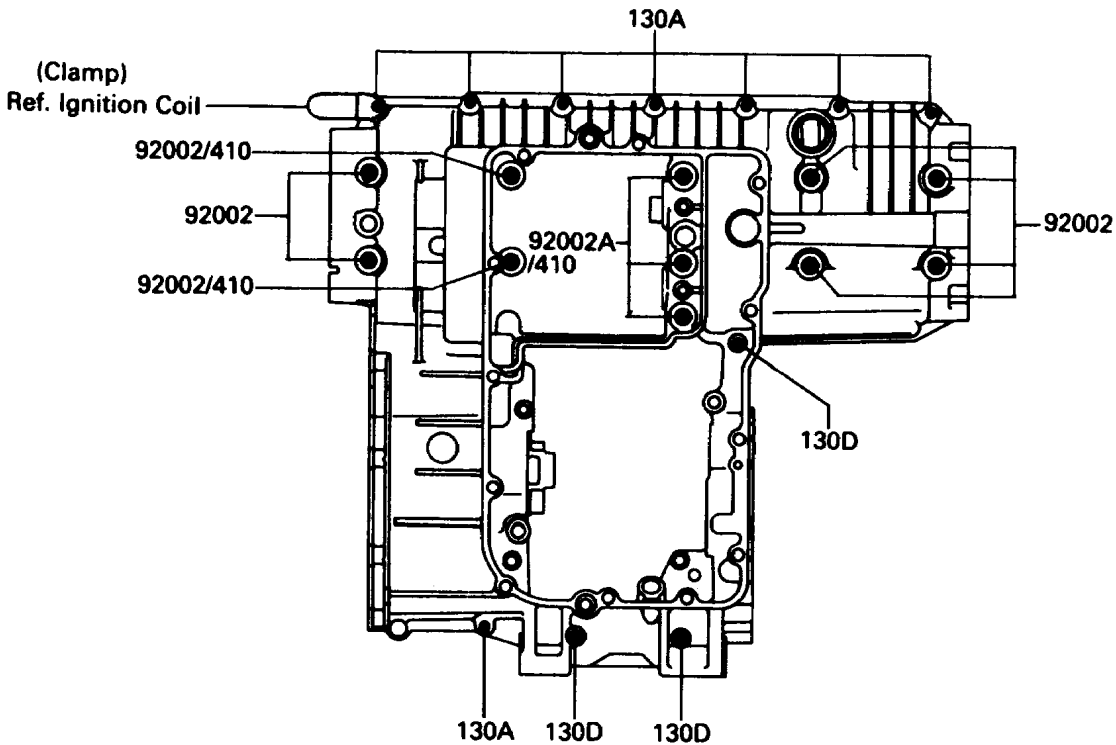

1988 Voyager XII PARTS DIAGRAM

Crankcase Bolt Pattern

E1412-0033

Upper Case (Outside)

Lower Case (Outside)

1988 Voyager XII PARTS LIST

Crankcase Bolt Pattern

ITEM NAME	PART NUMBER	QUANTITY
BOLT-FLANGED (Ref # 130)	130Y0635	1
BOLT-FLANGED (Ref # 130A)	130Y0640	11
BOLT-FLANGED (Ref # 130B)	130Y0690	2
BOLT-FLANGED (Ref # 130C)	130Z06105	2
BOLT-FLANGED (Ref # 130D)	130Z06120	3
BOLT-FLANGED (Ref # 130E)	130Z0870	2
WASHER-PLAIN-SMALL,10MM (Ref # 410)	410B1000	5
BOLT,10X95 (Ref # 92002)	92002-1651	8
BOLT,10X145 (Ref # 92002A)	92002-1652	3