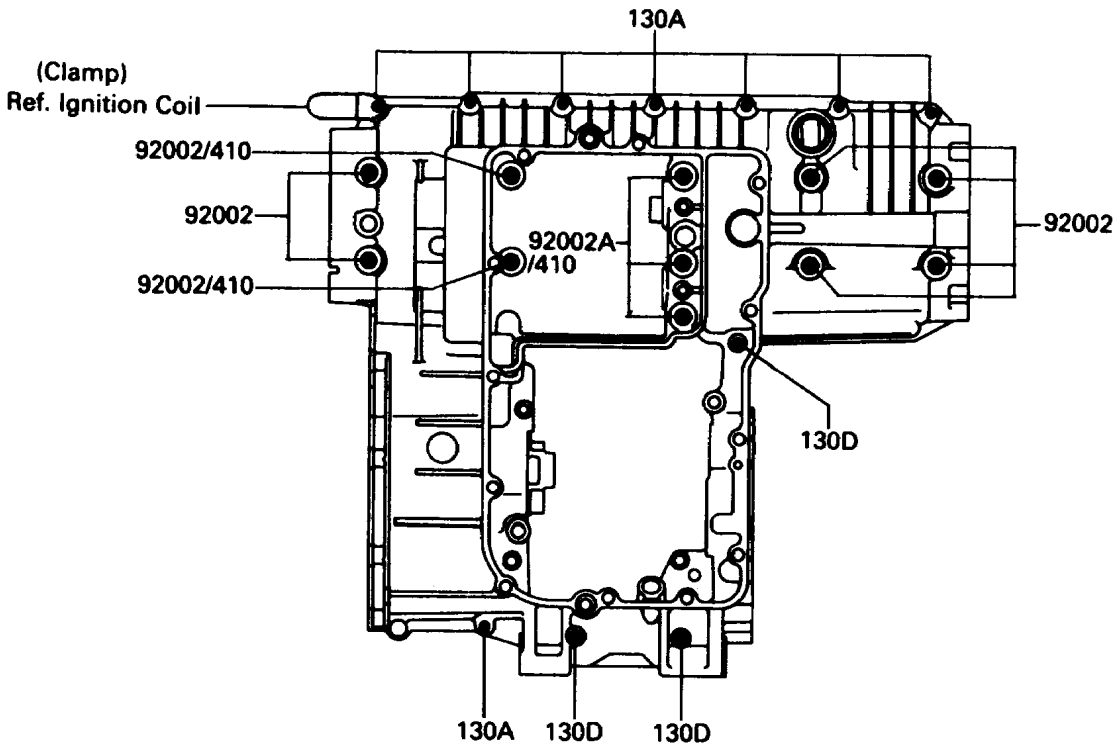

1989 Voyager XII PARTS DIAGRAM

Crankcase Bolt Pattern

E1412-0033

Upper Case (Outside)

Lower Case (Outside)

1989 Voyager XII PARTS LIST

Crankcase Bolt Pattern

ITEM NAME	PART NUMBER	QUANTITY
BOLT-FLANGED (Ref # 130)	130Y0635	1
BOLT-FLANGED (Ref # 130A)	130Y0640	11
BOLT-FLANGED (Ref # 130B)	130Y0690	2
BOLT-FLANGED (Ref # 130C)	130Z06105	2
BOLT-FLANGED (Ref # 130D)	130Z06120	3
BOLT-FLANGED (Ref # 130E)	130Z0870	2
WASHER-PLAIN-SMALL,10MM (Ref # 410)	410B1000	5
BOLT,10X95 (Ref # 92002)	92002-1651	8
BOLT,10X145 (Ref # 92002A)	92002-1652	3