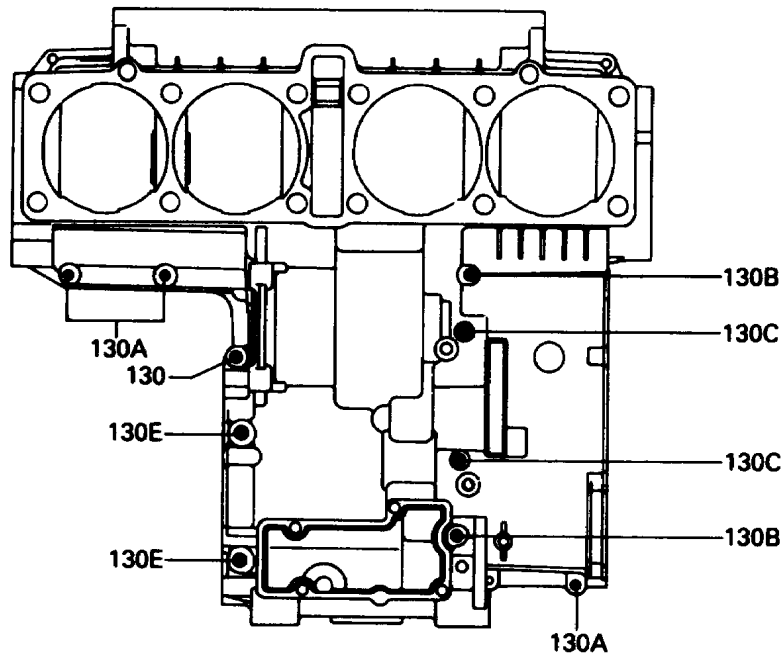

1989 Voyager XII PARTS DIAGRAM

Crankcase Bolt Pattern

E1412-0033

Upper Case (Outside)

Lower Case (Outside)

1989 Voyager XII PARTS LIST

Crankcase Bolt Pattern

ITEM NAME	PART NUMBER	QUANTITY
BOLT-FLANGED (Ref # 130)	130Y0635	1
BOLT-FLANGED (Ref # 130A)	130Y0640	11
BOLT-FLANGED (Ref # 130B)	130Y0690	2
BOLT-FLANGED (Ref # 130C)	130Z06105	2
BOLT-FLANGED (Ref # 130D)	130Z06120	3
BOLT-FLANGED (Ref # 130E)	130Z0870	2
WASHER-PLAIN-SMALL,10MM (Ref # 410)	410B1000	5
BOLT,10X95 (Ref # 92002)	92002-1651	8
BOLT,10X145 (Ref # 92002A)	92002-1652	3