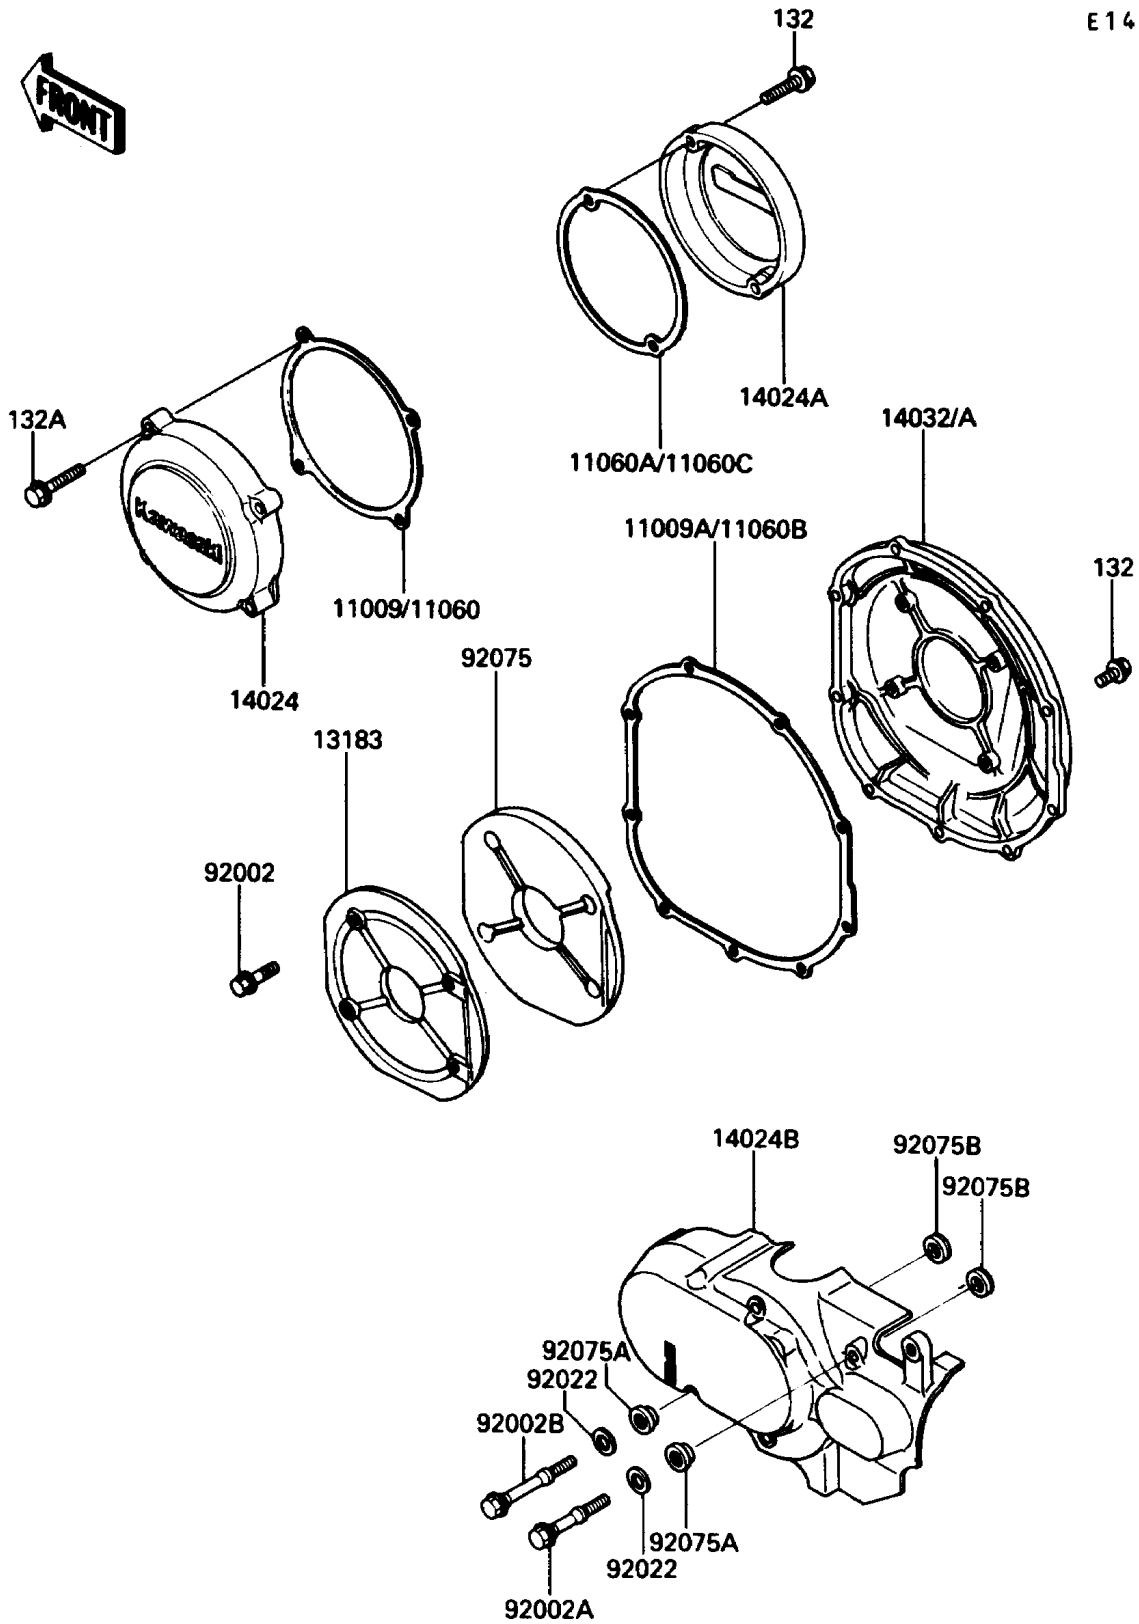

# 1987 Voyager XII PARTS DIAGRAM

Engine Cover

E1431

# 1987 Voyager XII PARTS LIST

## Engine Cover

ITEM NAME	PART NUMBER	QUANTITY
BOLT-FLANGED-SMALL (Ref # 132)	132E0625	11
BOLT-FLANGED-SMALL (Ref # 132A)	132E0630	4
GASKET,COVER,LH (Ref # 11009)	11009-1555	1
GASKET,CLUTCH COVER (Ref # 11009A)	11009-1556	1
GASKET,PULSING COIL COVER (Ref # 11060C)	11060-1151	1
PLATE,SOUND ARRSETER DAMPER (Ref # 13183)	13169-1986	1
COVER,LH (Ref # 14024)	14024-1153	1
COVER,PULSING COIL (Ref # 14024A)	14024-1154	1
COVER,FRONT BEVEL (Ref # 14024B)	14024-1236	1
COVER-CLUTCH (Ref # 14032)	14032-1209	1
BOLT,6X10 (Ref # 92002)	92002-1449	4
BOLT (Ref # 92002A)	92002-1814	3
BOLT (Ref # 92002B)	92002-1815	1
WASHER (Ref # 92022)	92022-1823	4
DAMPER,SOUND ARRESTER (Ref # 92075)	92075-1789	1
DAMPER (Ref # 92075A)	92075-1855	4
DAMPER (Ref # 92075B)	92075-1856	4