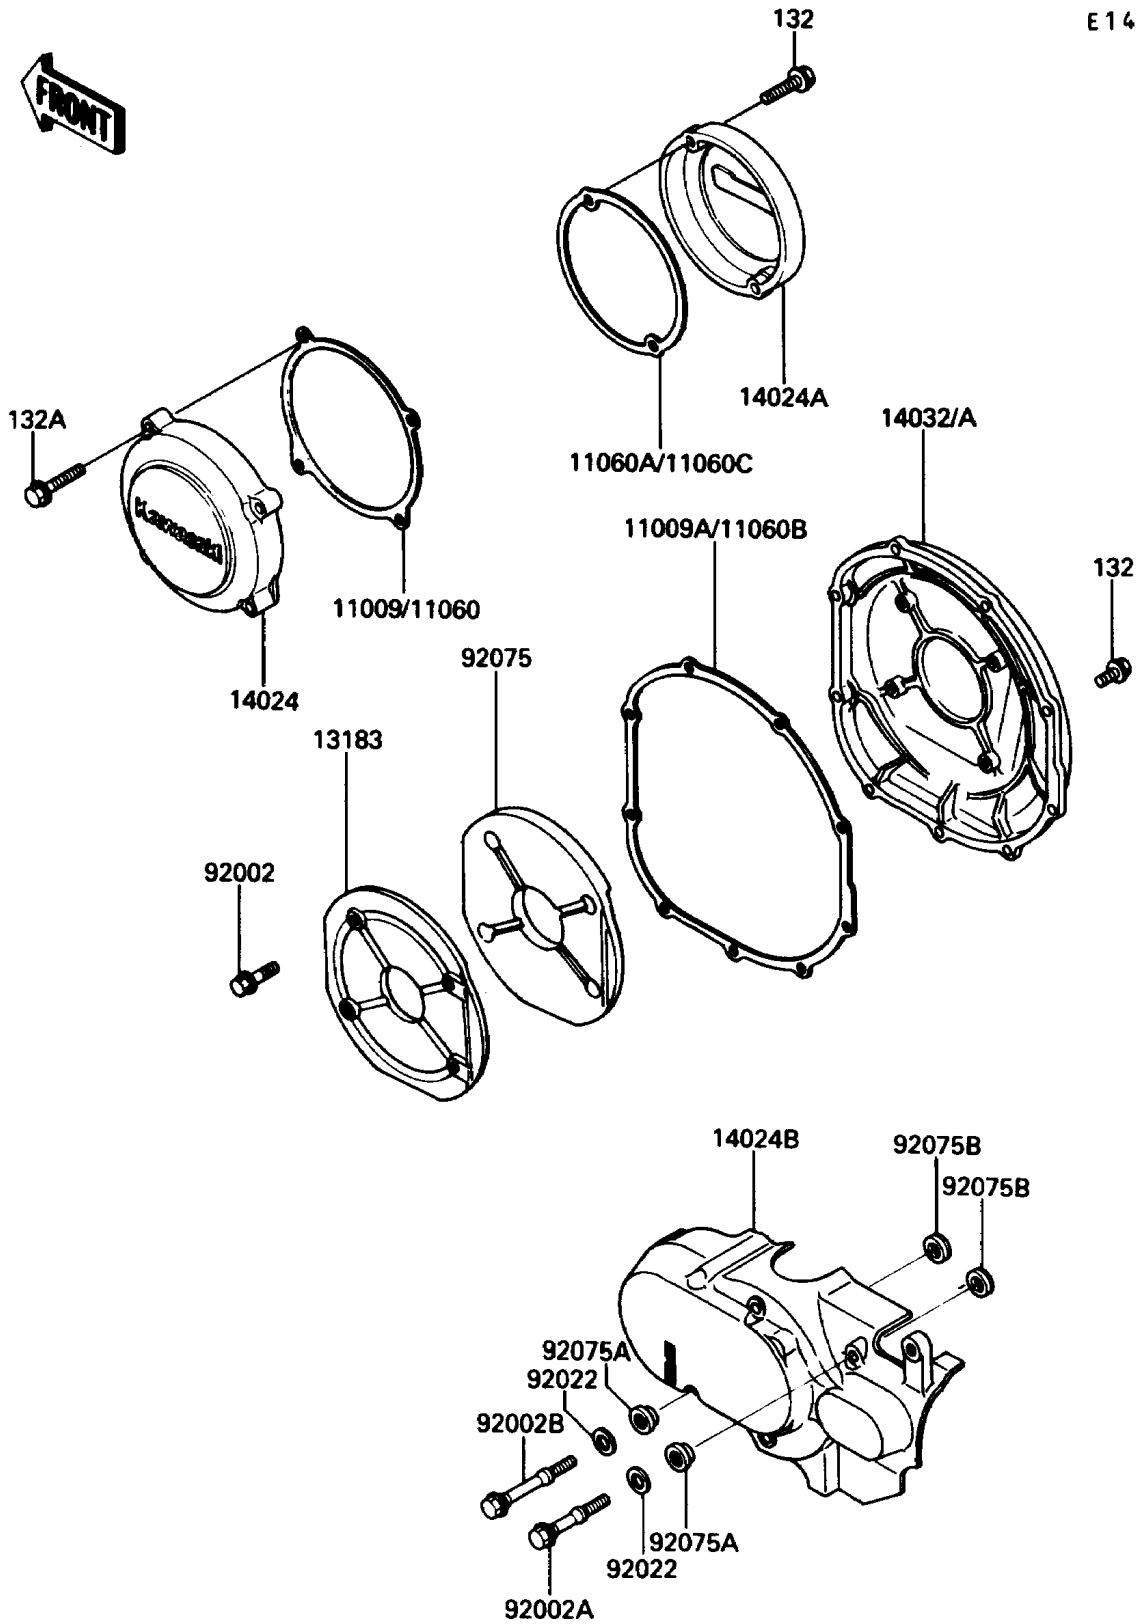

# 1988 Voyager XII PARTS DIAGRAM

Engine Cover

E1431

# 1988 Voyager XII PARTS LIST

## Engine Cover

ITEM NAME	PART NUMBER	QUANTITY
BOLT-FLANGED-SMALL (Ref # 132)	132E0625	11
BOLT-FLANGED-SMALL (Ref # 132A)	132E0630	4
GASKET,COVER,LH (Ref # 11009)	11009-1555	1
GASKET,CLUTCH COVER (Ref # 11009A)	11009-1556	1
GASKET,PULSING COIL COVER (Ref # 11060C)	11060-1151	1
PLATE,SOUND ARRSETER DAMPER (Ref # 13183)	13169-1986	1
COVER,LH (Ref # 14024)	14024-1153	1
COVER,PULSING COIL (Ref # 14024A)	14024-1154	1
COVER,FRONT BEVEL (Ref # 14024B)	14024-1236	1
COVER-CLUTCH (Ref # 14032)	14032-1209	1
BOLT,6X10 (Ref # 92002)	92002-1449	4
BOLT (Ref # 92002A)	92002-1814	3
BOLT (Ref # 92002B)	92002-1815	1
WASHER (Ref # 92022)	92022-1823	4
DAMPER,SOUND ARRESTER (Ref # 92075)	92075-1789	1
DAMPER (Ref # 92075A)	92075-1855	4
DAMPER (Ref # 92075B)	92075-1856	4