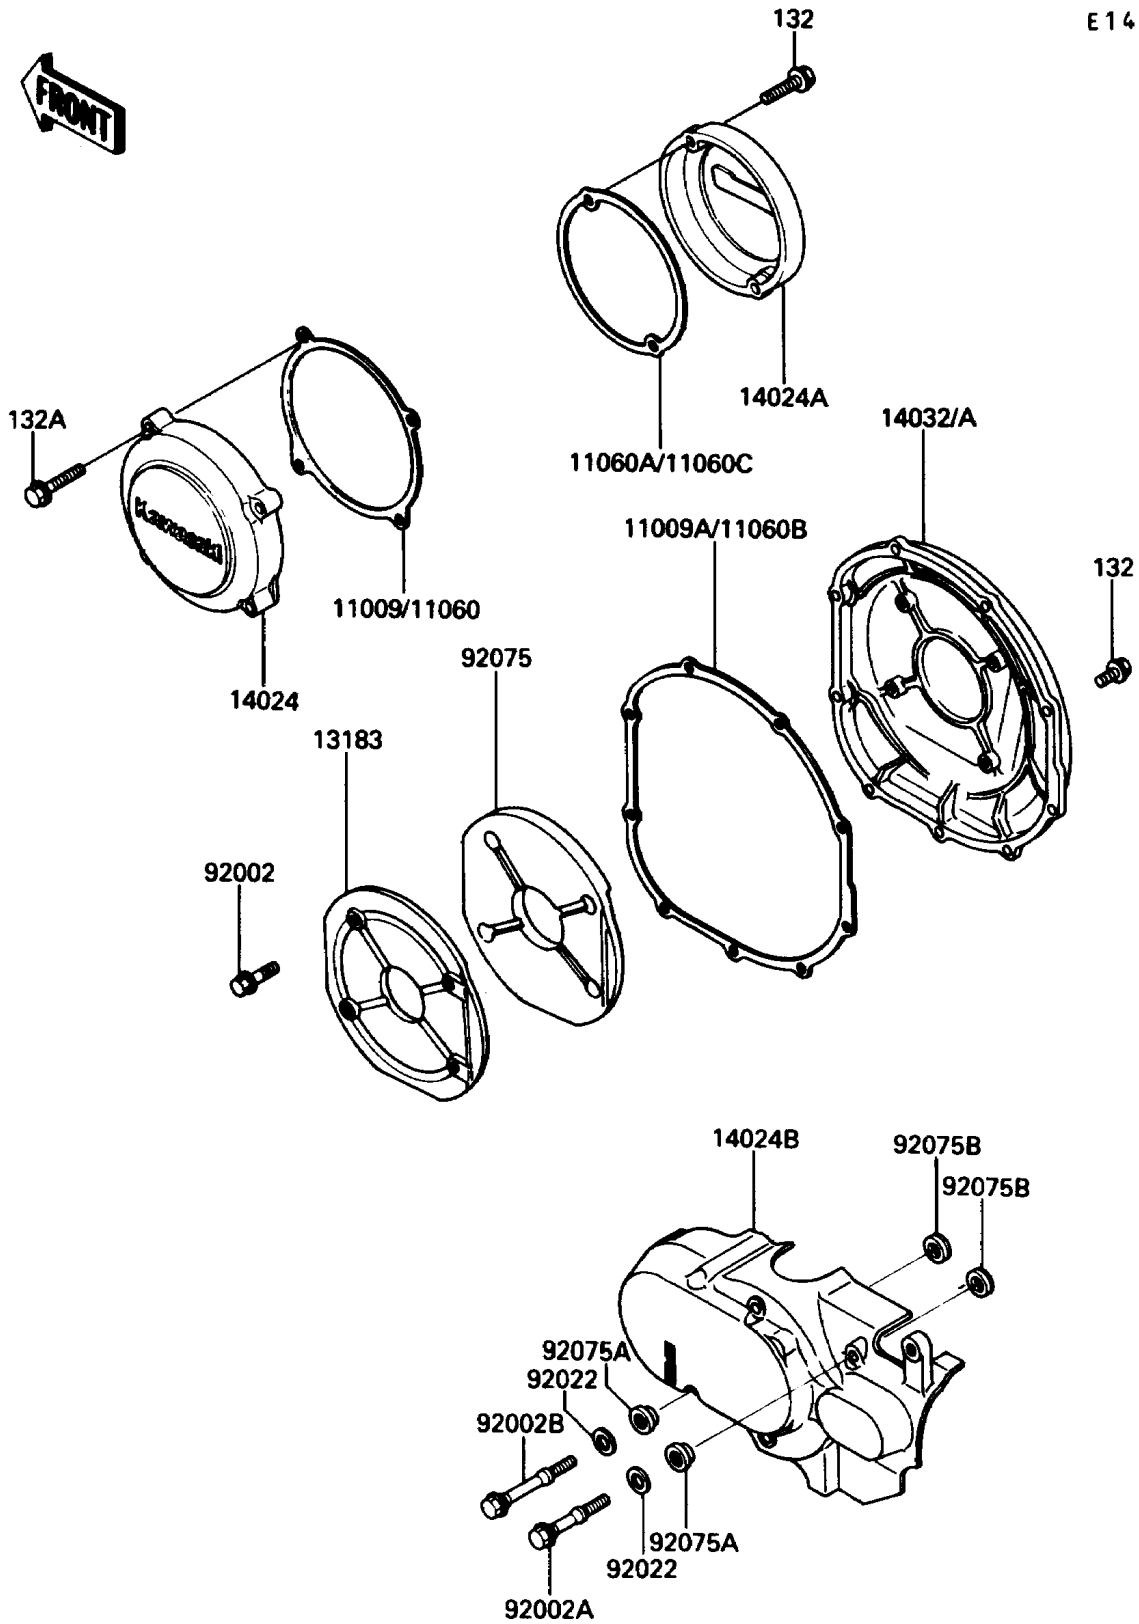

1988 Voyager XII PARTS DIAGRAM

Engine Cover

E1431

1988 Voyager XII PARTS LIST

Engine Cover

ITEM NAME	PART NUMBER	QUANTITY
BOLT-FLANGED-SMALL (Ref # 132)	132E0625	11
BOLT-FLANGED-SMALL (Ref # 132A)	132E0630	4
GASKET,COVER,LH (Ref # 11009)	11009-1555	1
GASKET,CLUTCH COVER (Ref # 11009A)	11009-1556	1
GASKET,PULSING COIL COVER (Ref # 11060C)	11060-1151	1
PLATE,SOUND ARRSETER DAMPER (Ref # 13183)	13169-1986	1
COVER,LH (Ref # 14024)	14024-1153	1
COVER,PULSING COIL (Ref # 14024A)	14024-1154	1
COVER,FRONT BEVEL (Ref # 14024B)	14024-1236	1
COVER-CLUTCH (Ref # 14032)	14032-1209	1
BOLT,6X10 (Ref # 92002)	92002-1449	4
BOLT (Ref # 92002A)	92002-1814	3
BOLT (Ref # 92002B)	92002-1815	1
WASHER (Ref # 92022)	92022-1823	4
DAMPER,SOUND ARRESTER (Ref # 92075)	92075-1789	1
DAMPER (Ref # 92075A)	92075-1855	4
DAMPER (Ref # 92075B)	92075-1856	4