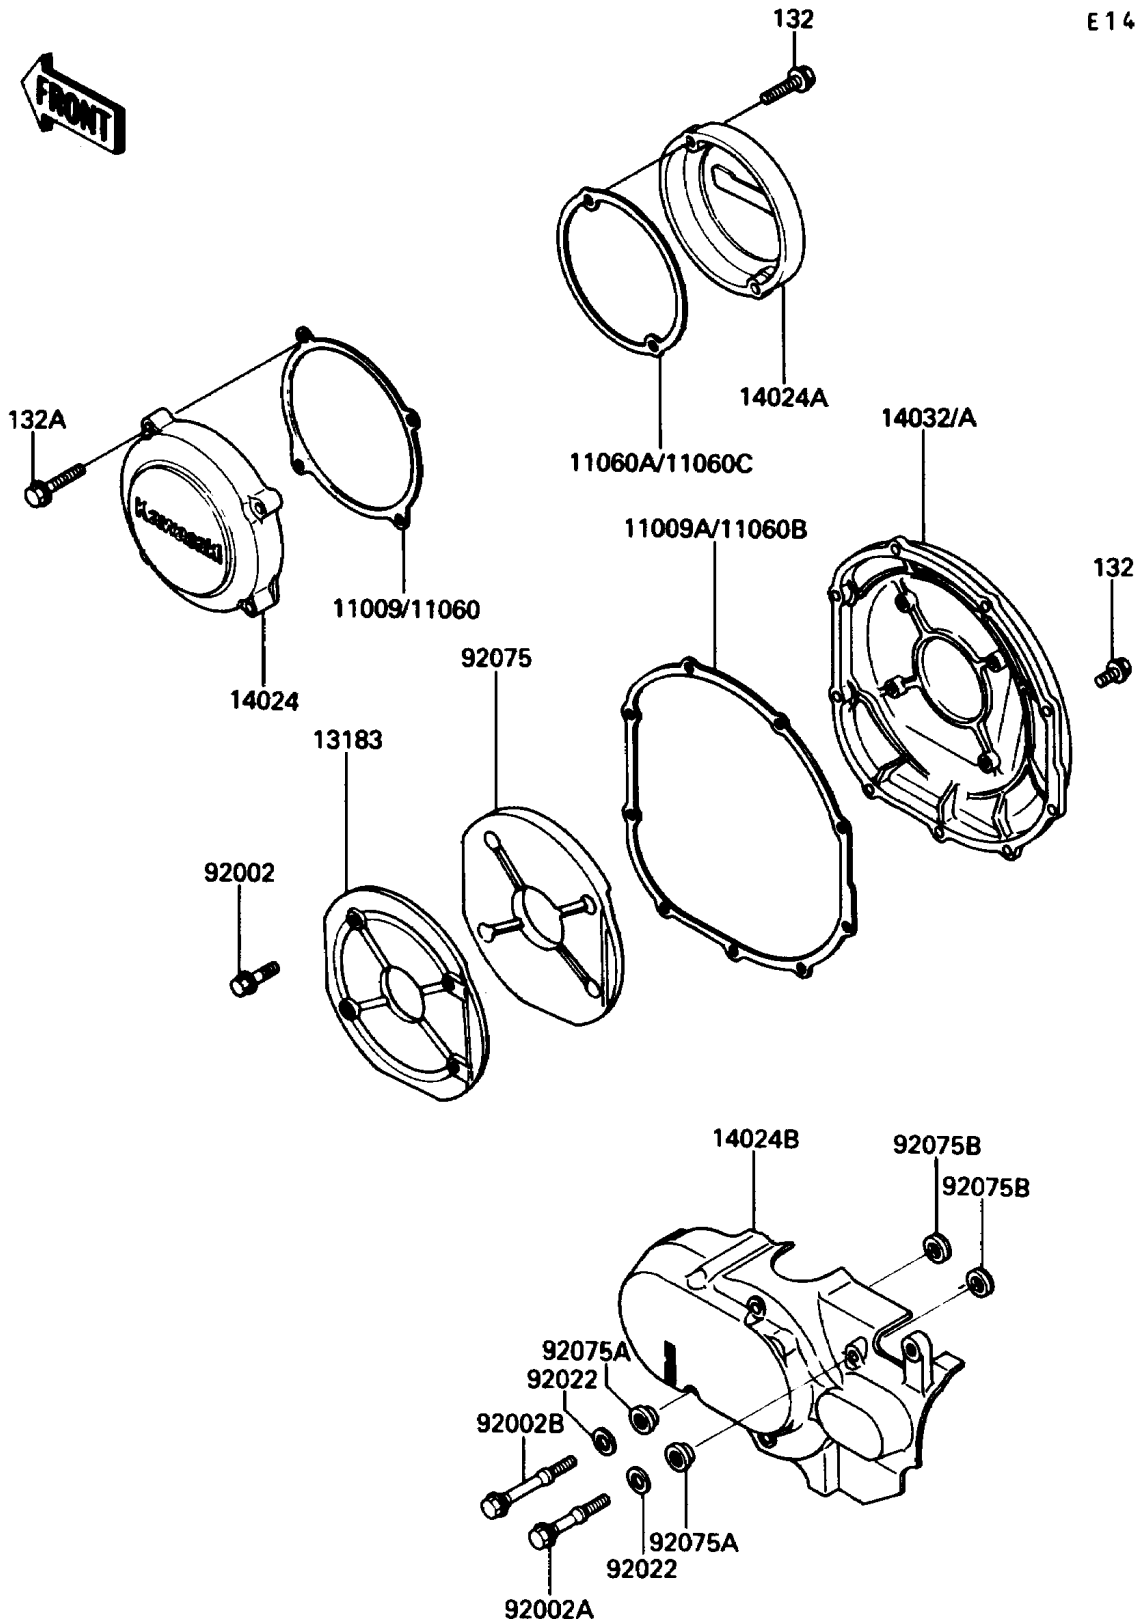

# 1989 Voyager XII PARTS DIAGRAM

Engine Cover

E1431

# 1989 Voyager XII PARTS LIST

## Engine Cover

ITEM NAME	PART NUMBER	QUANTITY
BOLT-FLANGED-SMALL (Ref # 132)	132E0625	11
BOLT-FLANGED-SMALL (Ref # 132A)	132E0630	4
GASKET,COVER,LH (Ref # 11009)	11009-1555	1
GASKET,CLUTCH COVER (Ref # 11009A)	11009-1556	1
GASKET,PULSING COIL COVER (Ref # 11060C)	11060-1151	1
PLATE,SOUND ARRSETER DAMPER (Ref # 13183)	13169-1986	1
COVER,LH (Ref # 14024)	14024-1153	1
COVER,PULSING COIL (Ref # 14024A)	14024-1154	1
COVER,FRONT BEVEL (Ref # 14024B)	14024-1236	1
COVER-CLUTCH (Ref # 14032)	14032-1209	1
BOLT,6X10 (Ref # 92002)	92002-1449	4
BOLT (Ref # 92002A)	92002-1814	3
BOLT (Ref # 92002B)	92002-1815	1
WASHER (Ref # 92022)	92022-1823	4
DAMPER,SOUND ARRESTER (Ref # 92075)	92075-1789	1
DAMPER (Ref # 92075A)	92075-1855	4
DAMPER (Ref # 92075B)	92075-1856	4