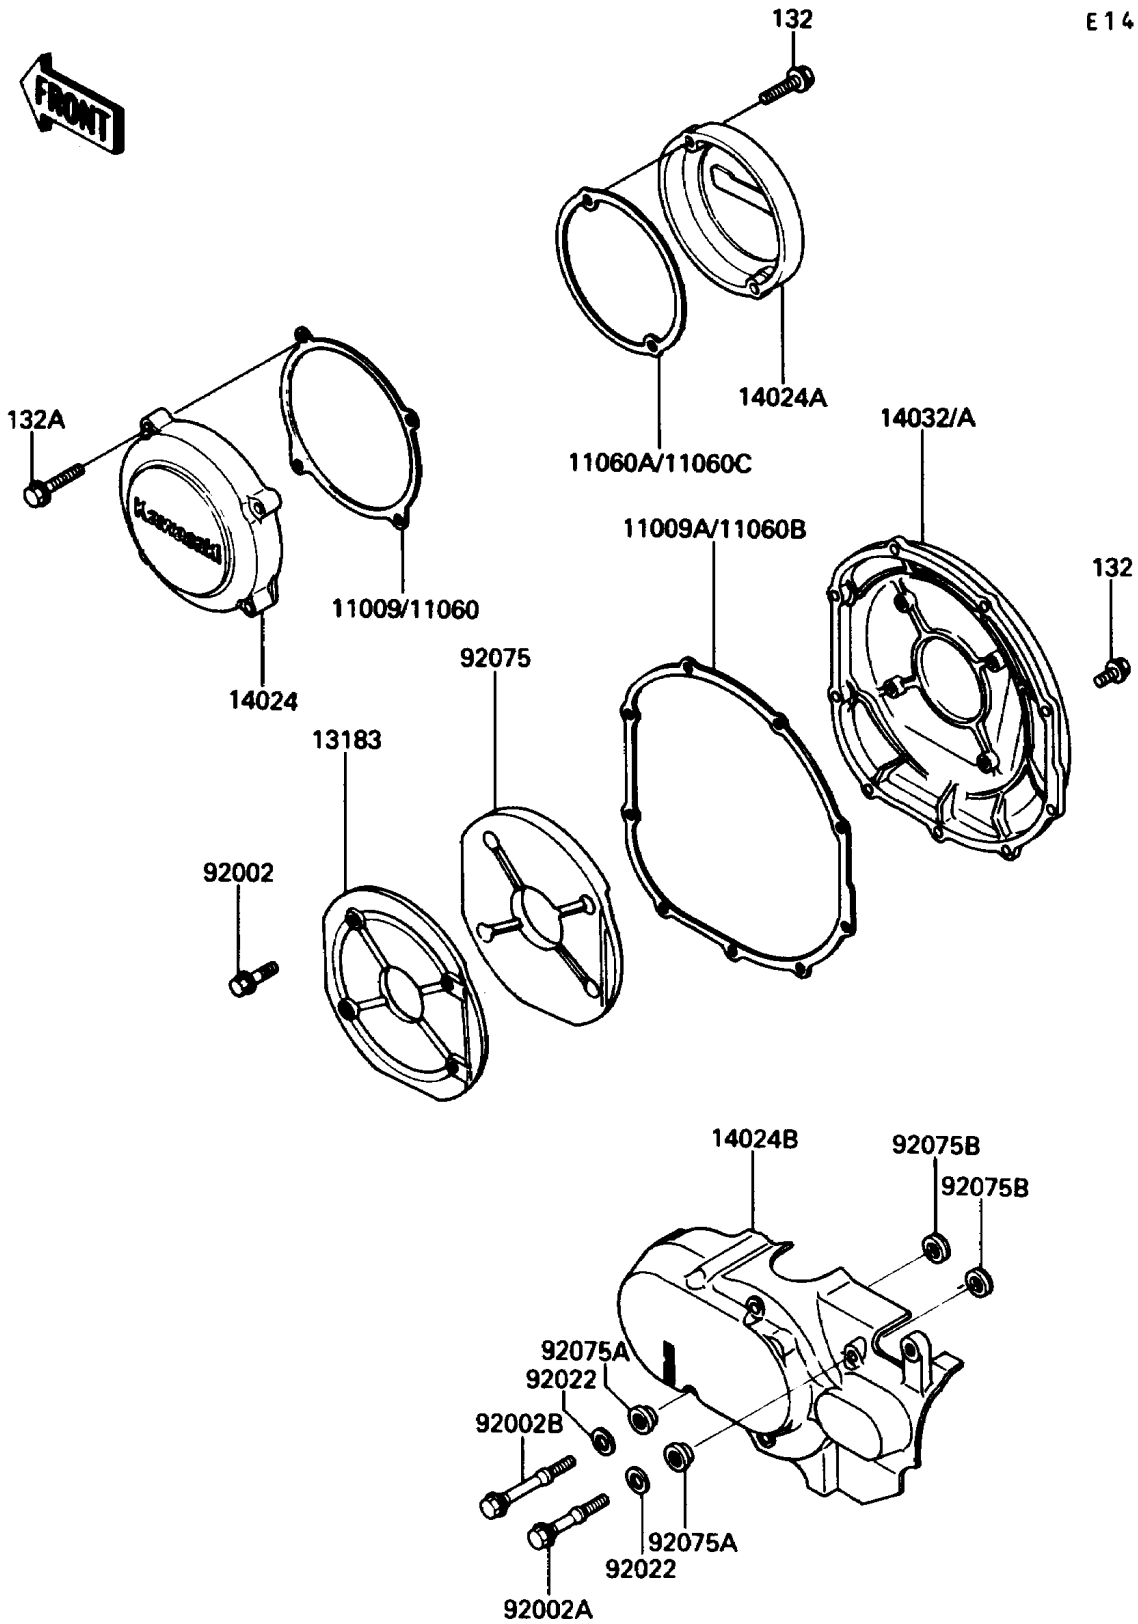

1991 Voyager XII PARTS DIAGRAM

Engine Cover

E1431

1991 Voyager XII PARTS LIST

Engine Cover

ITEM NAME	PART NUMBER	QUANTITY
BOLT-FLANGED-SMALL (Ref # 132)	132E0625	11
BOLT-FLANGED-SMALL (Ref # 132A)	132E0630	4
GASKET,PULSING COIL COVER (Ref # 11060A)	11060-1098	1
PLATE,SOUND ARRSETER DAMPER (Ref # 13183)	13169-1986	1
COVER,LH (Ref # 14024)	14024-1153	1
COVER,PULSING COIL (Ref # 14024A)	14024-1154	1
COVER,FRONT BEVEL (Ref # 14024B)	14024-1236	1
COVER-CLUTCH (Ref # 14032A)	14032-1301	1
BOLT,6X10 (Ref # 92002)	92002-1449	4
BOLT (Ref # 92002A)	92002-1814	3
BOLT (Ref # 92002B)	92002-1815	1
WASHER (Ref # 92022)	92022-1823	4
DAMPER,SOUND ARRESTER (Ref # 92075)	92075-1789	1
DAMPER (Ref # 92075A)	92075-1855	4
DAMPER (Ref # 92075B)	92075-1856	4
GASKET,LH,COVER (Ref # 11060)	11060-1097	1
GASKET,CLUTCH COVER (Ref # 11060B)	11060-1099	1