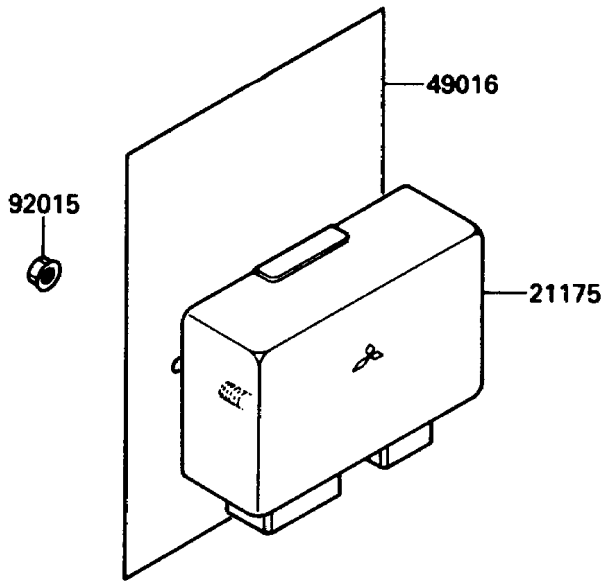

1987 Voyager XII PARTS DIAGRAM

Cruise Control

E1509-0001

1987 Voyager XII PARTS LIST

Cruise Control

ITEM NAME	PART NUMBER	QUANTITY
BOLT-FLANGED,6X20 (Ref # 130)	130G0620	2
ACTUATOR (Ref # 16172)	16172-1051	1
CONTROL UNIT-ELECTRONIC (Ref # 21175)	21175-1056	1
COVER-SEAL,CRUISE CANCEL (Ref # 49016)	49016-1132	1
NUT,FLANGED,5MM (Ref # 92015)	92015-1259	3
WASHER,6.5X20X1.6 (Ref # 92022)	92022-125	2