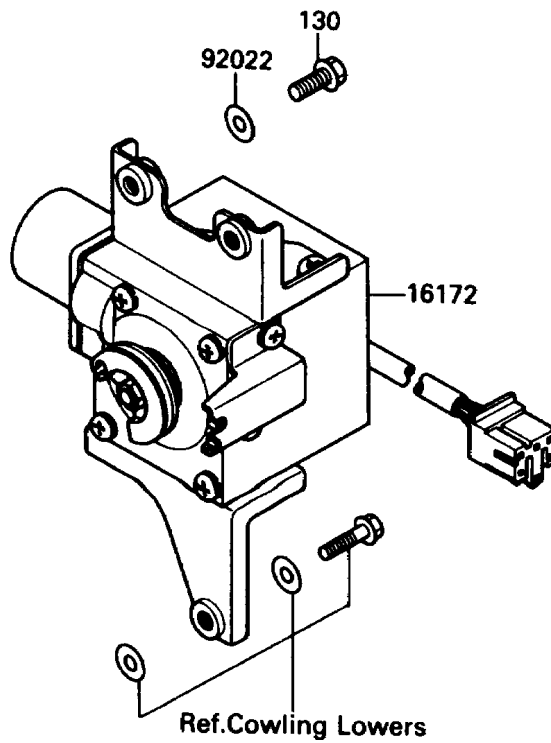

1987 Voyager XII PARTS DIAGRAM

Cruise Control

E1509-0001

1987 Voyager XII PARTS LIST

Cruise Control

ITEM NAME	PART NUMBER	QUANTITY
BOLT-FLANGED,6X20 (Ref # 130)	130G0620	2
ACTUATOR (Ref # 16172)	16172-1051	1
CONTROL UNIT-ELECTRONIC (Ref # 21175)	21175-1056	1
COVER-SEAL,CRUISE CANCEL (Ref # 49016)	49016-1132	1
NUT,FLANGED,5MM (Ref # 92015)	92015-1259	3
WASHER,6.5X20X1.6 (Ref # 92022)	92022-125	2