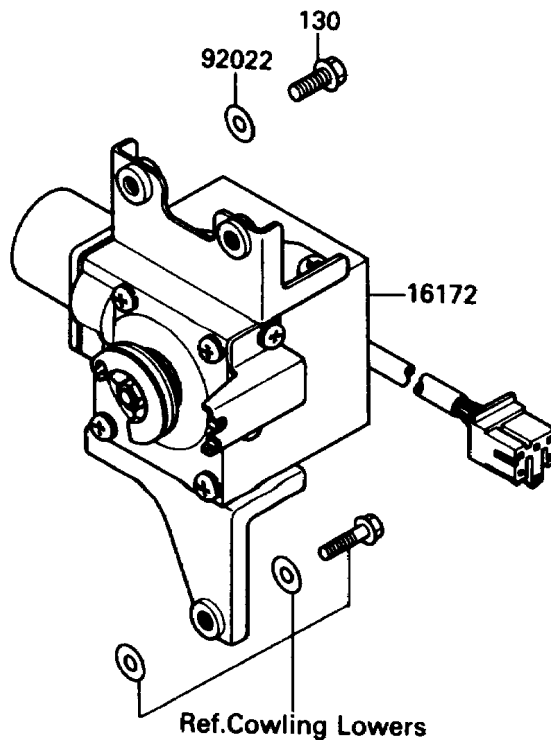

# 1987 Voyager XII PARTS DIAGRAM

Cruise Control

E1509-0001

# 1987 Voyager XII PARTS LIST

## Cruise Control

ITEM NAME	PART NUMBER	QUANTITY
BOLT-FLANGED,6X20 (Ref # 130)	130G0620	2
ACTUATOR (Ref # 16172)	16172-1051	1
CONTROL UNIT-ELECTRONIC (Ref # 21175)	21175-1056	1
COVER-SEAL,CRUISE CANCEL (Ref # 49016)	49016-1132	1
NUT,FLANGED,5MM (Ref # 92015)	92015-1259	3
WASHER,6.5X20X1.6 (Ref # 92022)	92022-125	2