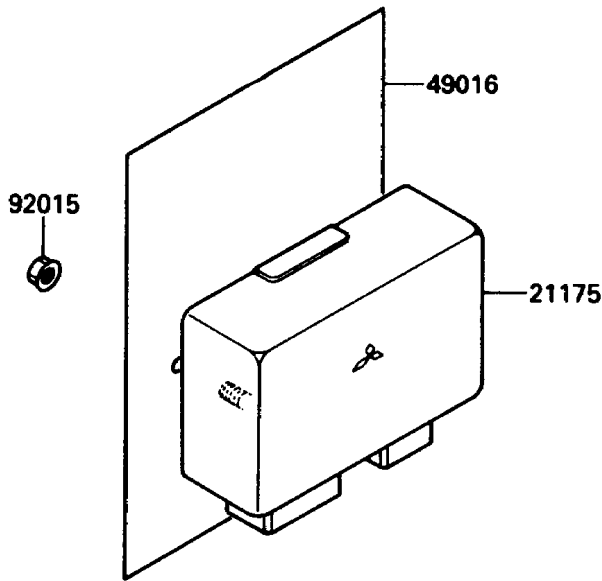

# 1987 Voyager XII PARTS DIAGRAM

Cruise Control

E1509-0001

## Cruise Control

ITEM NAME	PART NUMBER	QUANTITY
BOLT-FLANGED,6X20 (Ref # 130)	130G0620	2
ACTUATOR (Ref # 16172)	16172-1051	1
CONTROL UNIT-ELECTRONIC (Ref # 21175)	21175-1056	1
COVER-SEAL,CRUISE CANCEL (Ref # 49016)	49016-1132	1
NUT,FLANGED,5MM (Ref # 92015)	92015-1259	3
WASHER,6.5X20X1.6 (Ref # 92022)	92022-125	2