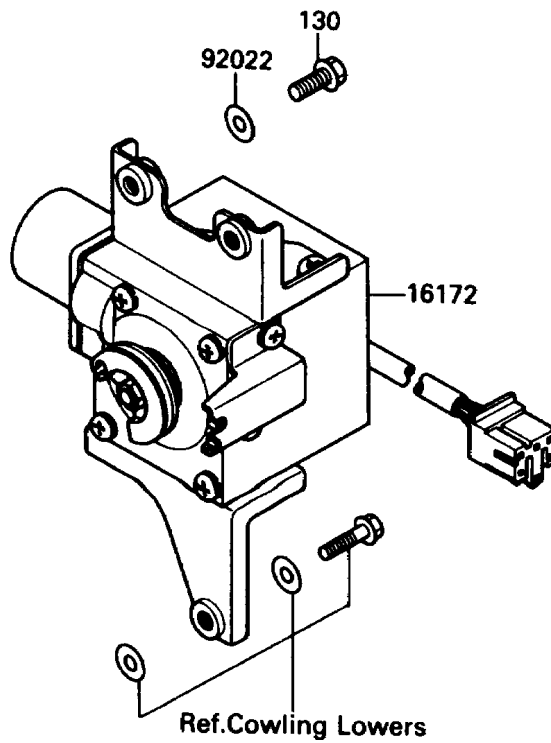

1988 Voyager XII PARTS DIAGRAM

Cruise Control

E1509-0001

1988 Voyager XII PARTS LIST

Cruise Control

ITEM NAME	PART NUMBER	QUANTITY
BOLT-FLANGED,6X20 (Ref # 130)	130G0620	2
ACTUATOR (Ref # 16172)	16172-1051	1
CONTROL UNIT-ELECTRONIC (Ref # 21175)	21175-1056	1
COVER-SEAL,CRUISE CANCEL (Ref # 49016)	49016-1132	1
NUT,FLANGED,5MM (Ref # 92015)	92015-1259	3
WASHER,6.5X20X1.6 (Ref # 92022)	92022-125	2