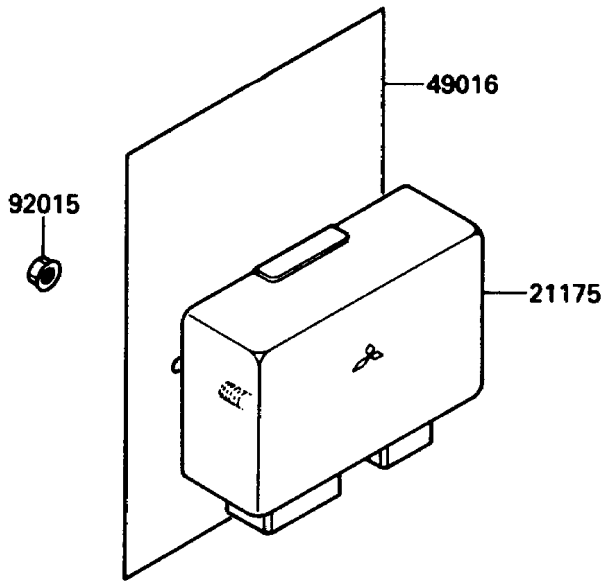

1988 Voyager XII PARTS DIAGRAM

Cruise Control

E1509-0001

1988 Voyager XII PARTS LIST

Cruise Control

ITEM NAME	PART NUMBER	QUANTITY
BOLT-FLANGED,6X20 (Ref # 130)	130G0620	2
ACTUATOR (Ref # 16172)	16172-1051	1
CONTROL UNIT-ELECTRONIC (Ref # 21175)	21175-1056	1
COVER-SEAL,CRUISE CANCEL (Ref # 49016)	49016-1132	1
NUT,FLANGED,5MM (Ref # 92015)	92015-1259	3
WASHER,6.5X20X1.6 (Ref # 92022)	92022-125	2