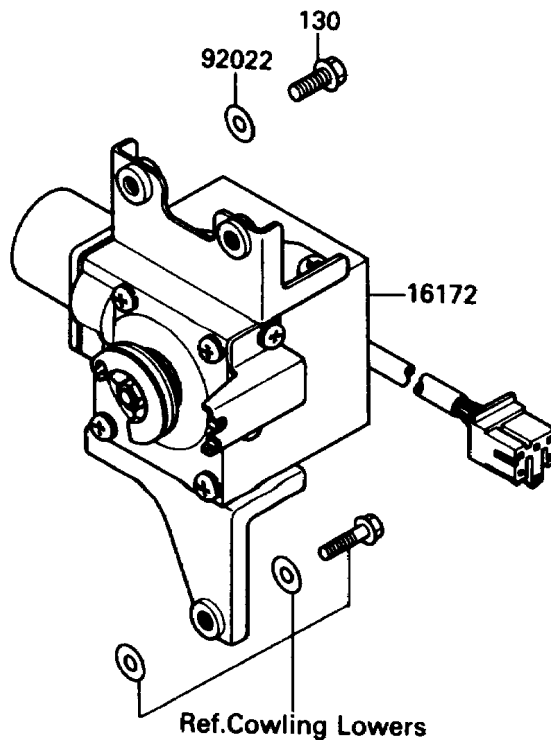

1990 Voyager XII PARTS DIAGRAM

Cruise Control

E1509-0001

1990 Voyager XII PARTS LIST

Cruise Control

ITEM NAME	PART NUMBER	QUANTITY
BOLT-FLANGED,6X20 (Ref # 130)	130G0620	2
ACTUATOR (Ref # 16172)	16172-1051	1
CONTROL UNIT-ELECTRONIC (Ref # 21175)	21175-1056	1
COVER-SEAL,CRUISE CANCEL (Ref # 49016)	49016-1132	1
NUT,FLANGED,5MM (Ref # 92015)	92015-1259	3
WASHER,6.5X20X1.6 (Ref # 92022)	92022-125	2