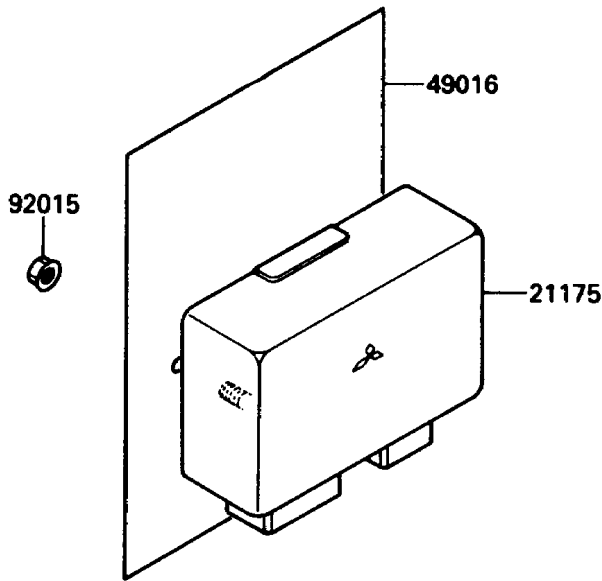

1990 Voyager XII PARTS DIAGRAM

Cruise Control

E1509-0001

1990 Voyager XII PARTS LIST

Cruise Control

ITEM NAME	PART NUMBER	QUANTITY
BOLT-FLANGED,6X20 (Ref # 130)	130G0620	2
ACTUATOR (Ref # 16172)	16172-1051	1
CONTROL UNIT-ELECTRONIC (Ref # 21175)	21175-1056	1
COVER-SEAL,CRUISE CANCEL (Ref # 49016)	49016-1132	1
NUT,FLANGED,5MM (Ref # 92015)	92015-1259	3
WASHER,6.5X20X1.6 (Ref # 92022)	92022-125	2