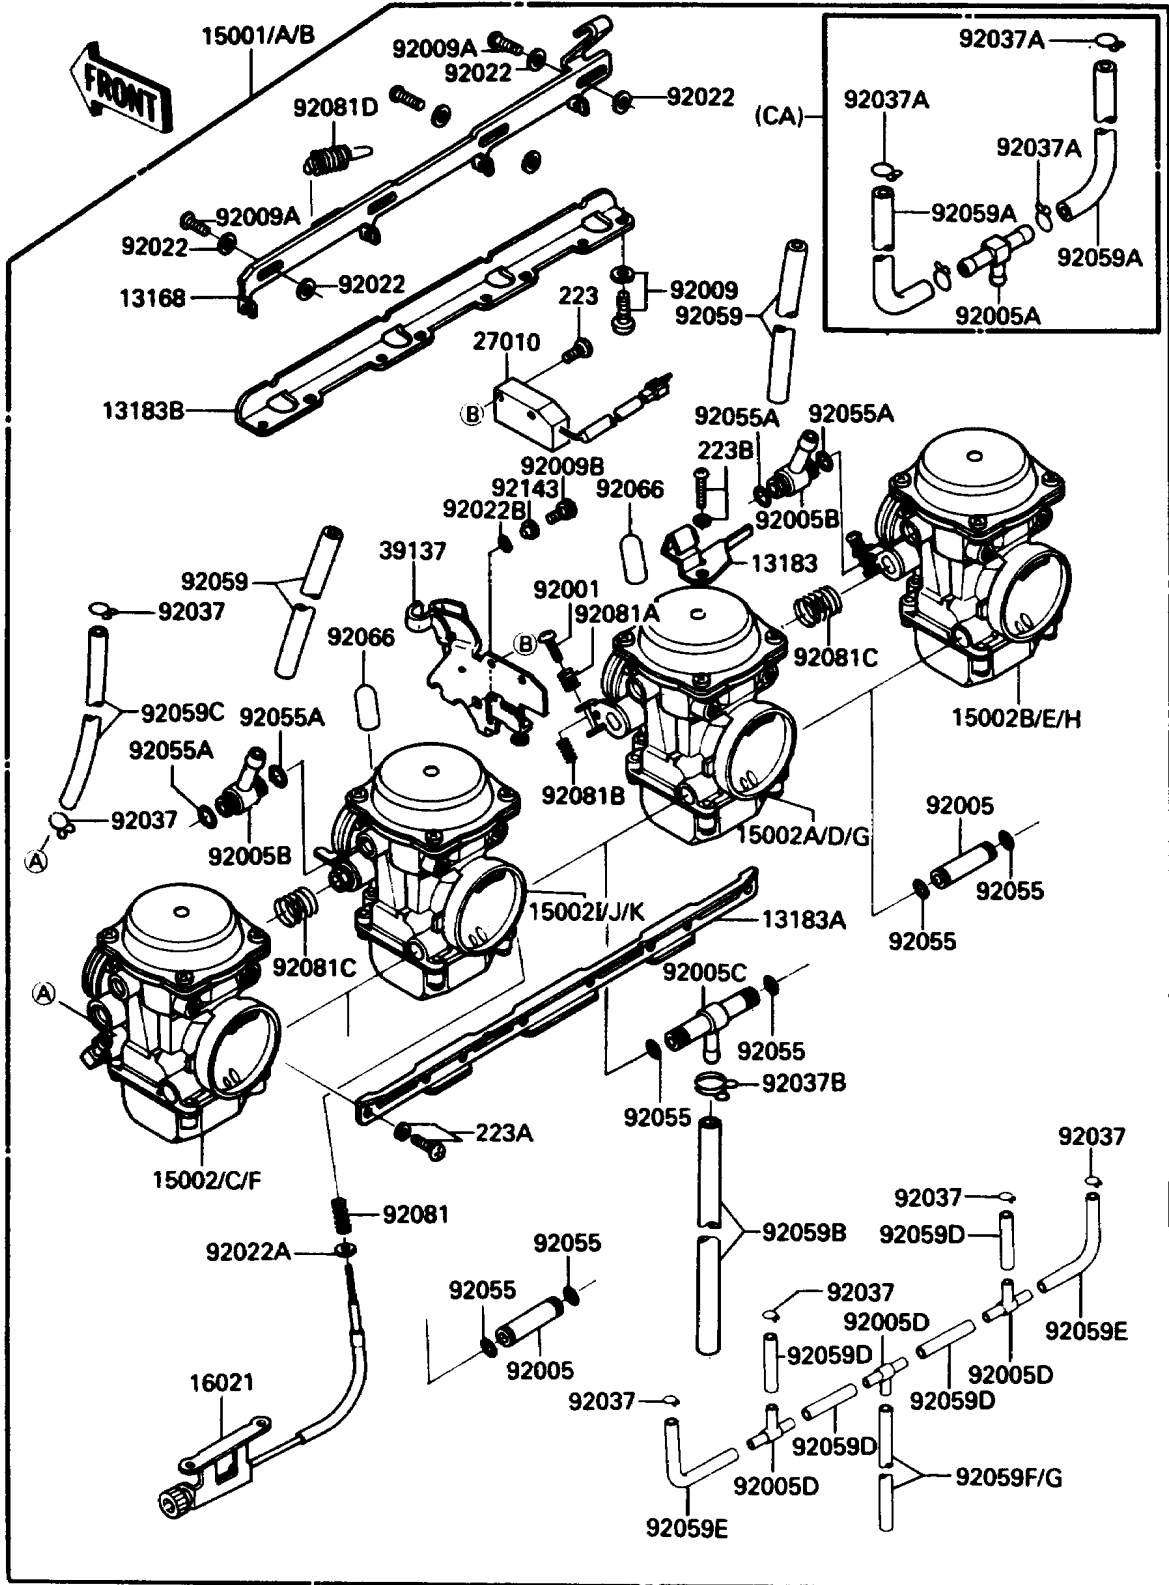

1988 Voyager XII PARTS DIAGRAM

Carburetor

E1611-0220

1988 Voyager XII PARTS LIST

Carburetor

ITEM NAME	PART NUMBER	QUANTITY
LEVER,STARTER (Ref # 13168)	13168-1337	1
PLATE,STARTER CABLE (Ref # 13183)	13183-1033	1
PLATE,CARBURTOR STAY,UPP (Ref # 13183A)	13183-1049	1
PLATE,CARBURTOR STAY,LWR (Ref # 13183B)	13183-1050	1
SCREW-THROTTLE STOP (Ref # 16021)	16021-1101	1
SWITCH,CRUISE CANCEL (Ref # 27010)	27010-1237	1
STAY-COMP (Ref # 39137)	39137-1058	1
BOLT,THROTTLE ADJUST (Ref # 92001)	92001-1998	3
FITTING,FUEL,I-TYPE (Ref # 92005)	92005-1109	2
FITTING,T-TYPE (Ref # 92005B)	92005-1125	2
FITTING,T-TYPE (Ref # 92005C)	92005-1148	1
FITTING,T-TYPE (Ref # 92005D)	92005-1151	3
SCREW,6X16 (Ref # 92009)	92009-1129	8
SCREW (Ref # 92009A)	92009-1262	3
SCREW (Ref # 92009B)	92009-1483	1
WASHER,6.1X11X0.8,POLYACETAL (Ref # 92022)	92022-1199	6
WASHER,PLAIN,STOP SPRING (Ref # 92022A)	92022-1480	1
WASHER (Ref # 92022B)	92022-1902	1
CLAMP,TUBE (Ref # 92037)	92037-1142	6
CLAMP,FUEL TUBE (Ref # 92037B)	92037-1826	1
RING-O (Ref # 92055)	92055-1004	6
RING-O,FUEL FITTING (Ref # 92055A)	92055-1223	4
TUBE,5.3X10.5X210 (Ref # 92059B)	92059-1740	1
TUBE,3X7X420 (Ref # 92059C)	92059-1741	1
TUBE,3.5X6.5X40 (Ref # 92059D)	92059-1746	4
TUBE,3.5X6.5X90 (Ref # 92059E)	92059-1747	2
SPRING,THROTTLE STOP SCREW (Ref # 92081)	92081-1617	1
SPRING,THROTTLE ADJUST UPP (Ref # 92081A)	92081-1620	3
SPRING,THROTTLE ADJUST LWR (Ref # 92081B)	92081-1621	3