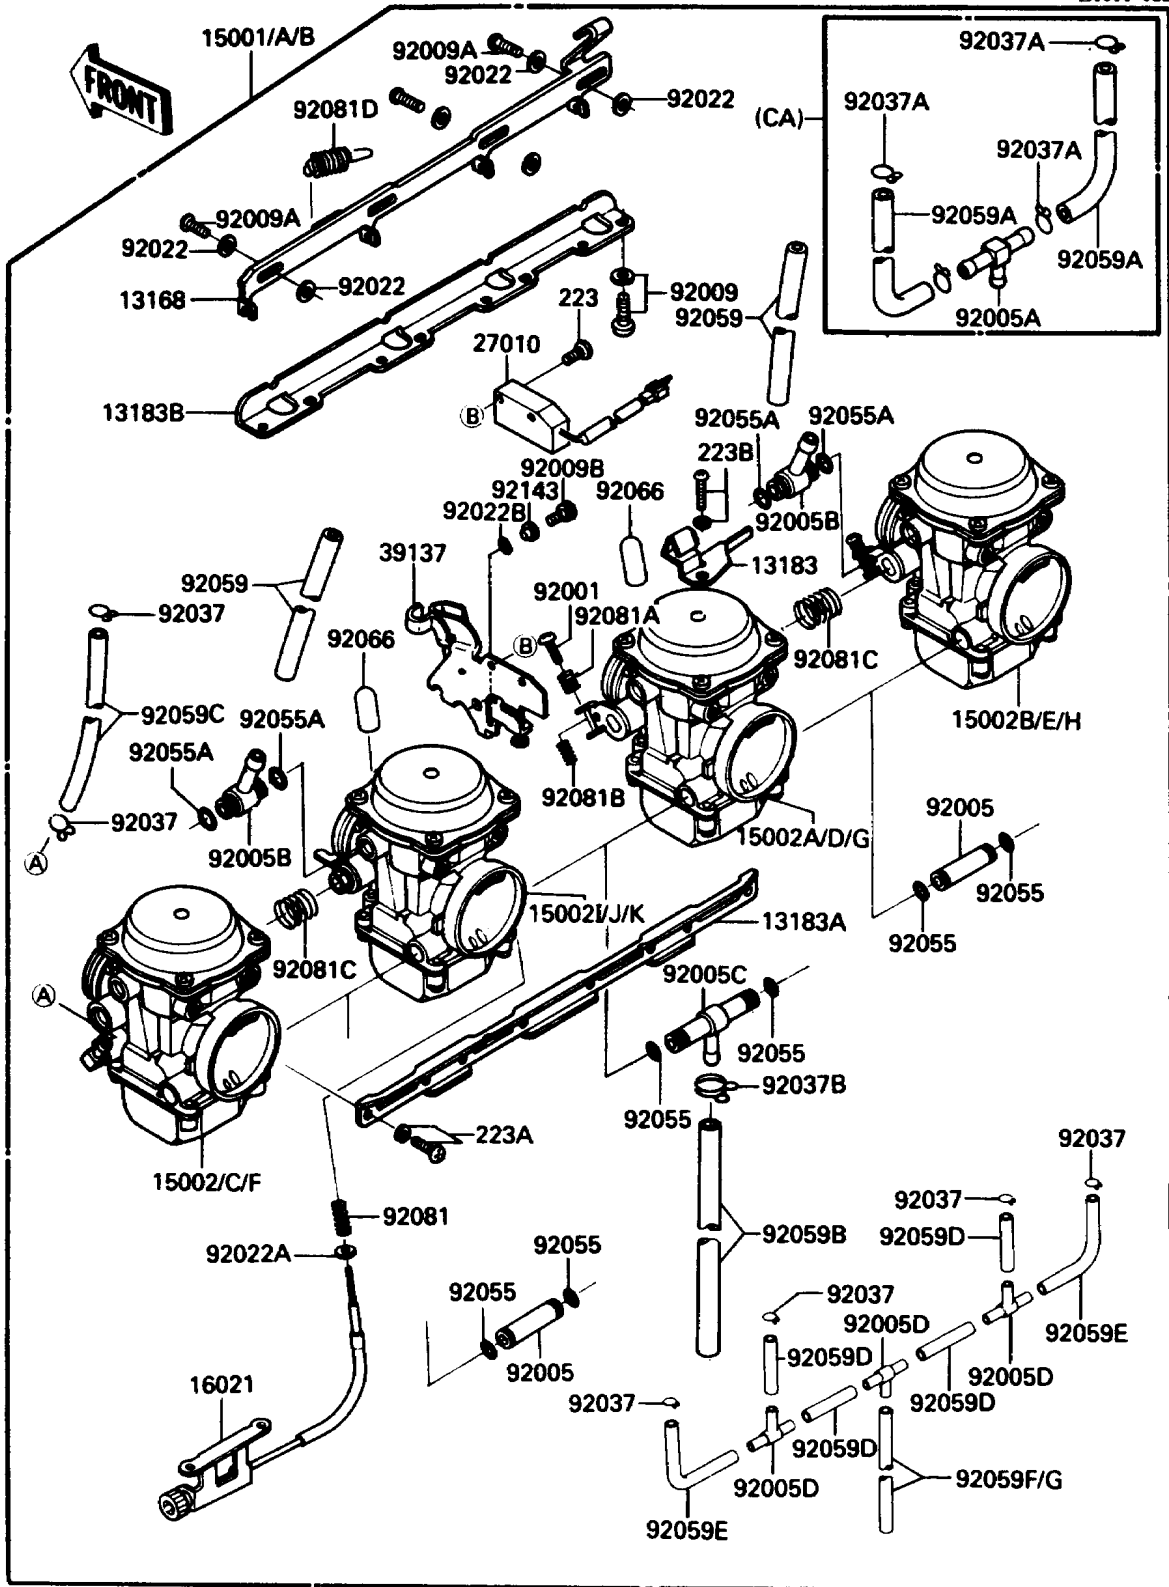

1991 Voyager XII PARTS DIAGRAM

Carburetor

E1611-0220

1991 Voyager XII PARTS LIST

Carburetor

ITEM NAME	PART NUMBER	QUANTITY
LEVER,STARTER (Ref # 13168)	13168-1337	1
PLATE,STARTER CABLE (Ref # 13183)	13183-1033	1
PLATE,CARBURTOR STAY,UPP (Ref # 13183A)	13183-1049	1
PLATE,CARBURTOR STAY,LWR (Ref # 13183B)	13183-1050	1
SCREW-THROTTLE STOP (Ref # 16021)	16021-1101	1
SWITCH,CRUISE CANCEL (Ref # 27010)	27010-1237	1
STAY-COMP (Ref # 39137)	39137-1058	1
BOLT,THROTTLE ADJUST (Ref # 92001)	92001-1998	3
FITTING,FUEL,I-TYPE (Ref # 92005)	92005-1109	2
FITTING,T-TYPE (Ref # 92005B)	92005-1125	2
FITTING,T-TYPE (Ref # 92005C)	92005-1148	1
FITTING,T-TYPE (Ref # 92005D)	92005-1151	3
SCREW,6X16 (Ref # 92009)	92009-1129	8
SCREW (Ref # 92009A)	92009-1262	3
SCREW (Ref # 92009B)	92009-1483	1
WASHER,6.1X11X0.8,POLYACETAL (Ref # 92022)	92022-1199	6
WASHER,PLAIN,STOP SPRING (Ref # 92022A)	92022-1480	1
WASHER (Ref # 92022B)	92022-1902	1
CLAMP,TUBE (Ref # 92037)	92037-1142	6
CLAMP,FUEL TUBE (Ref # 92037B)	92037-1826	1
RING-O (Ref # 92055)	92055-1004	6
RING-O,FUEL FITTING (Ref # 92055A)	92055-1223	4
TUBE,5.3X10.5X210 (Ref # 92059B)	92059-1740	1
TUBE,3X7X420 (Ref # 92059C)	92059-1741	1
TUBE,3.5X6.5X40 (Ref # 92059D)	92059-1746	4
TUBE,3.5X6.5X90 (Ref # 92059E)	92059-1747	2
SPRING,THROTTLE STOP SCREW (Ref # 92081)	92081-1617	1
SPRING,THROTTLE ADJUST UPP (Ref # 92081A)	92081-1620	3
SPRING,THROTTLE ADJUST LWR (Ref # 92081B)	92081-1621	3