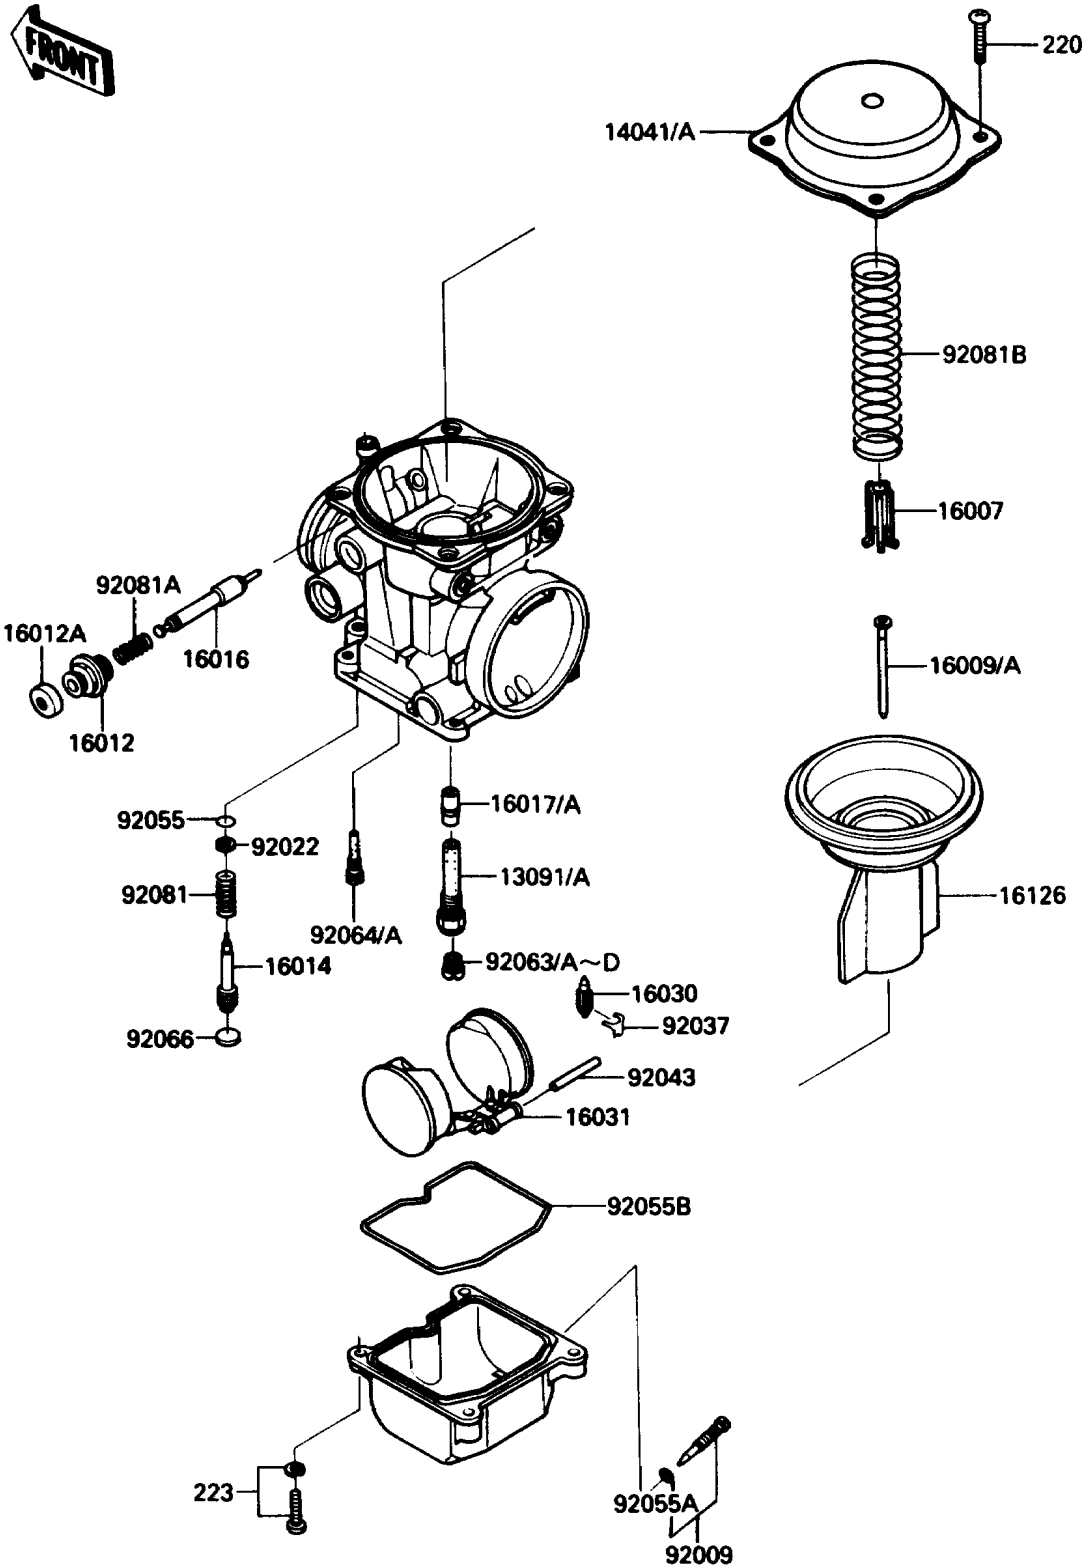

1987 Voyager XII PARTS DIAGRAM

Carburetor Parts

E1612-0114

1987 Voyager XII PARTS LIST

Carburetor Parts

ITEM NAME	PART NUMBER	QUANTITY
TOP-CHAMBER,MIXING,OUTSIDE (Ref # 14041)	14041-1076	2
TOP-CHAMBER,MIXING,INSIDE (Ref # 14041A)	14041-1077	2
SEAT-SPRING,THROTTLE VALVE (Ref # 16007)	16007-1120	4
CAP-STARTER PLUNGER (Ref # 16012)	16012-1051	4
CAP-STARTER PLUNGER (Ref # 16012A)	16012-1052	4
SCREW-PILOT AIR (Ref # 16014)	16014-1054	4
PLUNGER,STARTER (Ref # 16016)	16016-1061	4
VALVE-FLOAT (Ref # 16030)	16030-1007	4
FLOAT (Ref # 16031)	16031-1056	4
VALVE,THROTTLE (Ref # 16126)	16126-1159	4
SCREW,DRAIN (Ref # 92009)	92009-1095	4
WASHER,PLAIN (Ref # 92022)	92022-1003	4
CLAMP,FLOAT VALVE (Ref # 92037)	16044-007	4
PIN,FLOAT (Ref # 92043)	92043-1207	4
RING-O,PILOT ADJUST (Ref # 92055)	92055-1002	4
RING-O,DRAIN SCREW (Ref # 92055A)	92055-1053	4
RING-O,FLOAT CHAMBER (Ref # 92055B)	92055-1222	4
JET-MAIN,#110 (Ref # 92063)	92063-1007	4
JET-MAIN,2ND,#105 (Ref # 92063A)	92063-1009	4
JET-MAIN,#102 (Ref # 92063B)	92063-1115	4
JET-MAIN,#108 (Ref # 92063C)	92063-1116	4
JET-MAIN,#112 (Ref # 92063D)	92063-1117	4
JET-PILOT,#35 (Ref # 92064)	92064-1101	4
SCREW-PAN-CROS (Ref # 220)	220B0408	15
SCREW-PAN-WS-CROS (Ref # 223)	223C0416	16
JET-PILOT,#38 (Ref # 92064A)	92064-1119	4
SPRING,PILOT ADJUST SCREW (Ref # 92081)	92081-1002	4
SPRING,STARTER PLUNGER (Ref # 92081A)	92081-1761	4
SPRING,VACUUM VALVE (Ref # 92081B)	92081-1925	4

1987 Voyager XII PARTS LIST

Carburetor Parts

ITEM NAME	PART NUMBER	QUANTITY
HOLDER,NEEDLE JET (Ref # 13091)	13091-1259	4
HOLDER,NEEDLE JET (Ref # 13091A)	13091-1463	4
NEEDLE-JET,N36G (Ref # 16009)	16009-1316	4
NEEDLE-JET,N36H (Ref # 16009A)	16009-1317	4
JET-NEEDLE (Ref # 16017)	16017-1313	4
JET-NEEDLE (Ref # 16017A)	16017-1316	4
PLUG,PILOT AIR SCREW,6.9X2 (Ref # 92066)	92066-1051	4