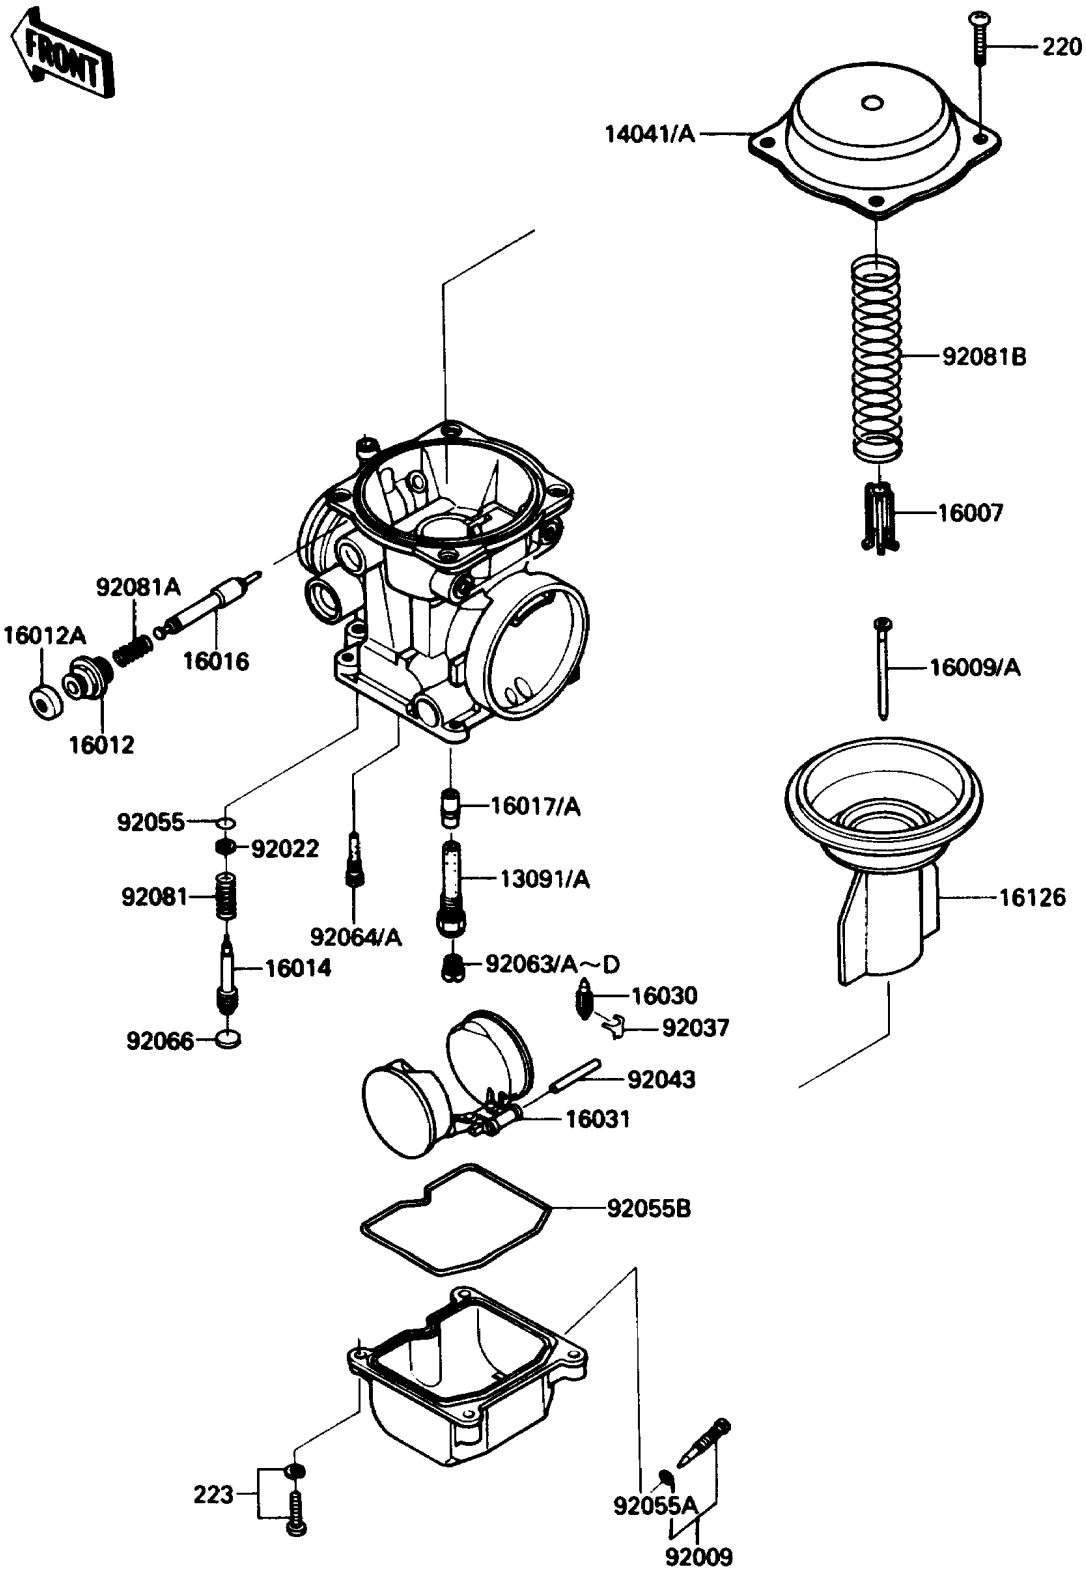

1988 Voyager XII PARTS DIAGRAM

Carburetor Parts

E1612-0114

1988 Voyager XII PARTS LIST

Carburetor Parts

ITEM NAME	PART NUMBER	QUANTITY
TOP-CHAMBER,MIXING,OUTSIDE (Ref # 14041)	14041-1076	2
TOP-CHAMBER,MIXING,INSIDE (Ref # 14041A)	14041-1077	2
SEAT-SPRING,THROTTLE VALVE (Ref # 16007)	16007-1120	4
CAP-STARTER PLUNGER (Ref # 16012)	16012-1051	4
CAP-STARTER PLUNGER (Ref # 16012A)	16012-1052	4
SCREW-PILOT AIR (Ref # 16014)	16014-1054	4
PLUNGER,STARTER (Ref # 16016)	16016-1061	4
VALVE-FLOAT (Ref # 16030)	16030-1007	4
FLOAT (Ref # 16031)	16031-1056	4
VALVE,THROTTLE (Ref # 16126)	16126-1159	4
SCREW,DRAIN (Ref # 92009)	92009-1095	4
WASHER,PLAIN (Ref # 92022)	92022-1003	4
CLAMP,FLOAT VALVE (Ref # 92037)	16044-007	4
PIN,FLOAT (Ref # 92043)	92043-1207	4
RING-O,PILOT ADJUST (Ref # 92055)	92055-1002	4
RING-O,DRAIN SCREW (Ref # 92055A)	92055-1053	4
RING-O,FLOAT CHAMBER (Ref # 92055B)	92055-1222	4
JET-MAIN,#110 (Ref # 92063)	92063-1007	4
JET-MAIN,2ND,#105 (Ref # 92063A)	92063-1009	4
JET-MAIN,#102 (Ref # 92063B)	92063-1115	4
JET-MAIN,#108 (Ref # 92063C)	92063-1116	4
JET-MAIN,#112 (Ref # 92063D)	92063-1117	4
JET-PILOT,#35 (Ref # 92064)	92064-1101	4
SCREW-PAN-CROS (Ref # 220)	220B0408	15
SCREW-PAN-WS-CROS (Ref # 223)	223C0416	16
JET-PILOT,#38 (Ref # 92064A)	92064-1119	4
SPRING,PILOT ADJUST SCREW (Ref # 92081)	92081-1002	4
SPRING,STARTER PLUNGER (Ref # 92081A)	92081-1761	4
SPRING,VACUUM VALVE (Ref # 92081B)	92081-1925	4

1988 Voyager XII PARTS LIST

Carburetor Parts

ITEM NAME	PART NUMBER	QUANTITY
HOLDER,NEEDLE JET (Ref # 13091)	13091-1259	4
HOLDER,NEEDLE JET (Ref # 13091A)	13091-1463	4
NEEDLE-JET,N36G (Ref # 16009)	16009-1316	4
NEEDLE-JET,N36H (Ref # 16009A)	16009-1317	4
JET-NEEDLE (Ref # 16017)	16017-1313	4
JET-NEEDLE (Ref # 16017A)	16017-1316	4
PLUG,PILOT AIR SCREW,6.9X2 (Ref # 92066)	92066-1051	4