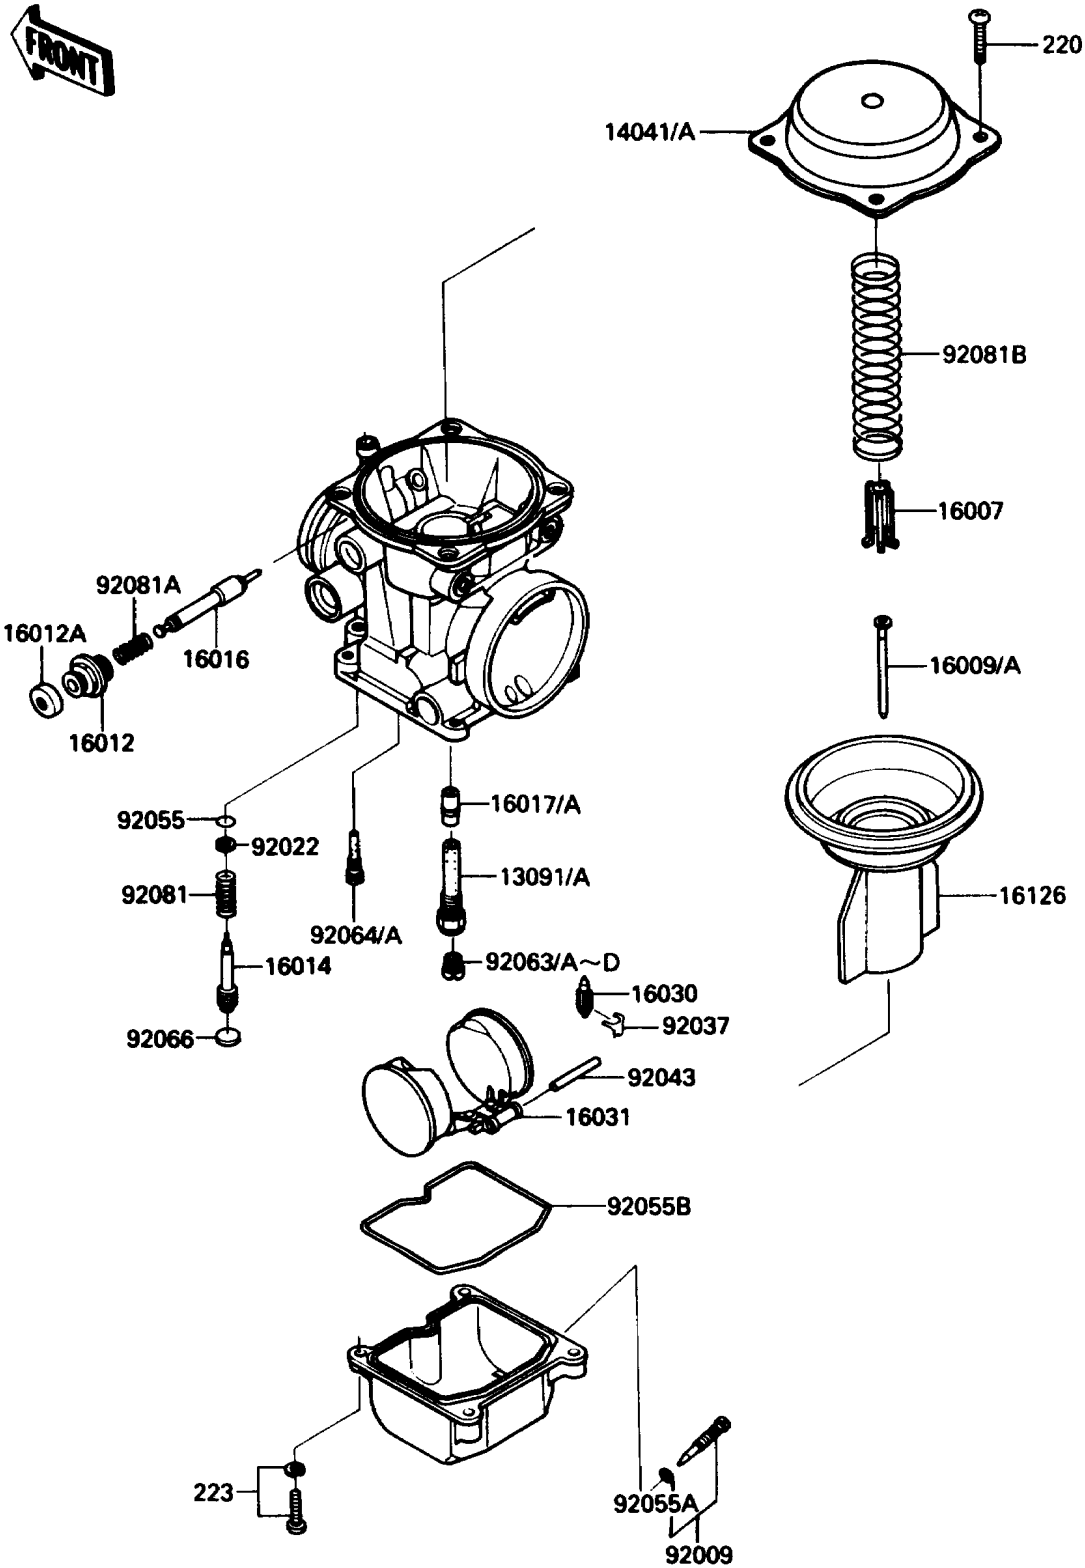

1989 Voyager XII PARTS DIAGRAM

Carburetor Parts

E1612-0114

1989 Voyager XII PARTS LIST

Carburetor Parts

ITEM NAME	PART NUMBER	QUANTITY
TOP-CHAMBER,MIXING,OUTSIDE (Ref # 14041)	14041-1076	2
TOP-CHAMBER,MIXING,INSIDE (Ref # 14041A)	14041-1077	2
SEAT-SPRING,THROTTLE VALVE (Ref # 16007)	16007-1120	4
CAP-STARTER PLUNGER (Ref # 16012)	16012-1051	4
CAP-STARTER PLUNGER (Ref # 16012A)	16012-1052	4
SCREW-PILOT AIR (Ref # 16014)	16014-1054	4
PLUNGER,STARTER (Ref # 16016)	16016-1061	4
VALVE-FLOAT (Ref # 16030)	16030-1007	4
FLOAT (Ref # 16031)	16031-1056	4
VALVE,THROTTLE (Ref # 16126)	16126-1159	4
SCREW,DRAIN (Ref # 92009)	92009-1095	4
WASHER,PLAIN (Ref # 92022)	92022-1003	4
CLAMP,FLOAT VALVE (Ref # 92037)	16044-007	4
PIN,FLOAT (Ref # 92043)	92043-1207	4
RING-O,PILOT ADJUST (Ref # 92055)	92055-1002	4
RING-O,DRAIN SCREW (Ref # 92055A)	92055-1053	4
RING-O,FLOAT CHAMBER (Ref # 92055B)	92055-1222	4
JET-MAIN,#110 (Ref # 92063)	92063-1007	4
JET-MAIN,2ND,#105 (Ref # 92063A)	92063-1009	4
JET-MAIN,#102 (Ref # 92063B)	92063-1115	4
JET-MAIN,#108 (Ref # 92063C)	92063-1116	4
JET-MAIN,#112 (Ref # 92063D)	92063-1117	4
JET-PILOT,#35 (Ref # 92064)	92064-1101	4
SCREW-PAN-CROS (Ref # 220)	220B0408	15
SCREW-PAN-WS-CROS (Ref # 223)	223C0416	16
JET-PILOT,#38 (Ref # 92064A)	92064-1119	4
SPRING,PILOT ADJUST SCREW (Ref # 92081)	92081-1002	4
SPRING,STARTER PLUNGER (Ref # 92081A)	92081-1761	4
SPRING,VACUUM VALVE (Ref # 92081B)	92081-1925	4

1989 Voyager XII PARTS LIST

Carburetor Parts

ITEM NAME	PART NUMBER	QUANTITY
HOLDER,NEEDLE JET (Ref # 13091)	13091-1259	4
HOLDER,NEEDLE JET (Ref # 13091A)	13091-1463	4
NEEDLE-JET,N36G (Ref # 16009)	16009-1316	4
NEEDLE-JET,N36H (Ref # 16009A)	16009-1317	4
JET-NEEDLE (Ref # 16017)	16017-1313	4
JET-NEEDLE (Ref # 16017A)	16017-1316	4
PLUG,PILOT AIR SCREW,6.9X2 (Ref # 92066)	92066-1051	4