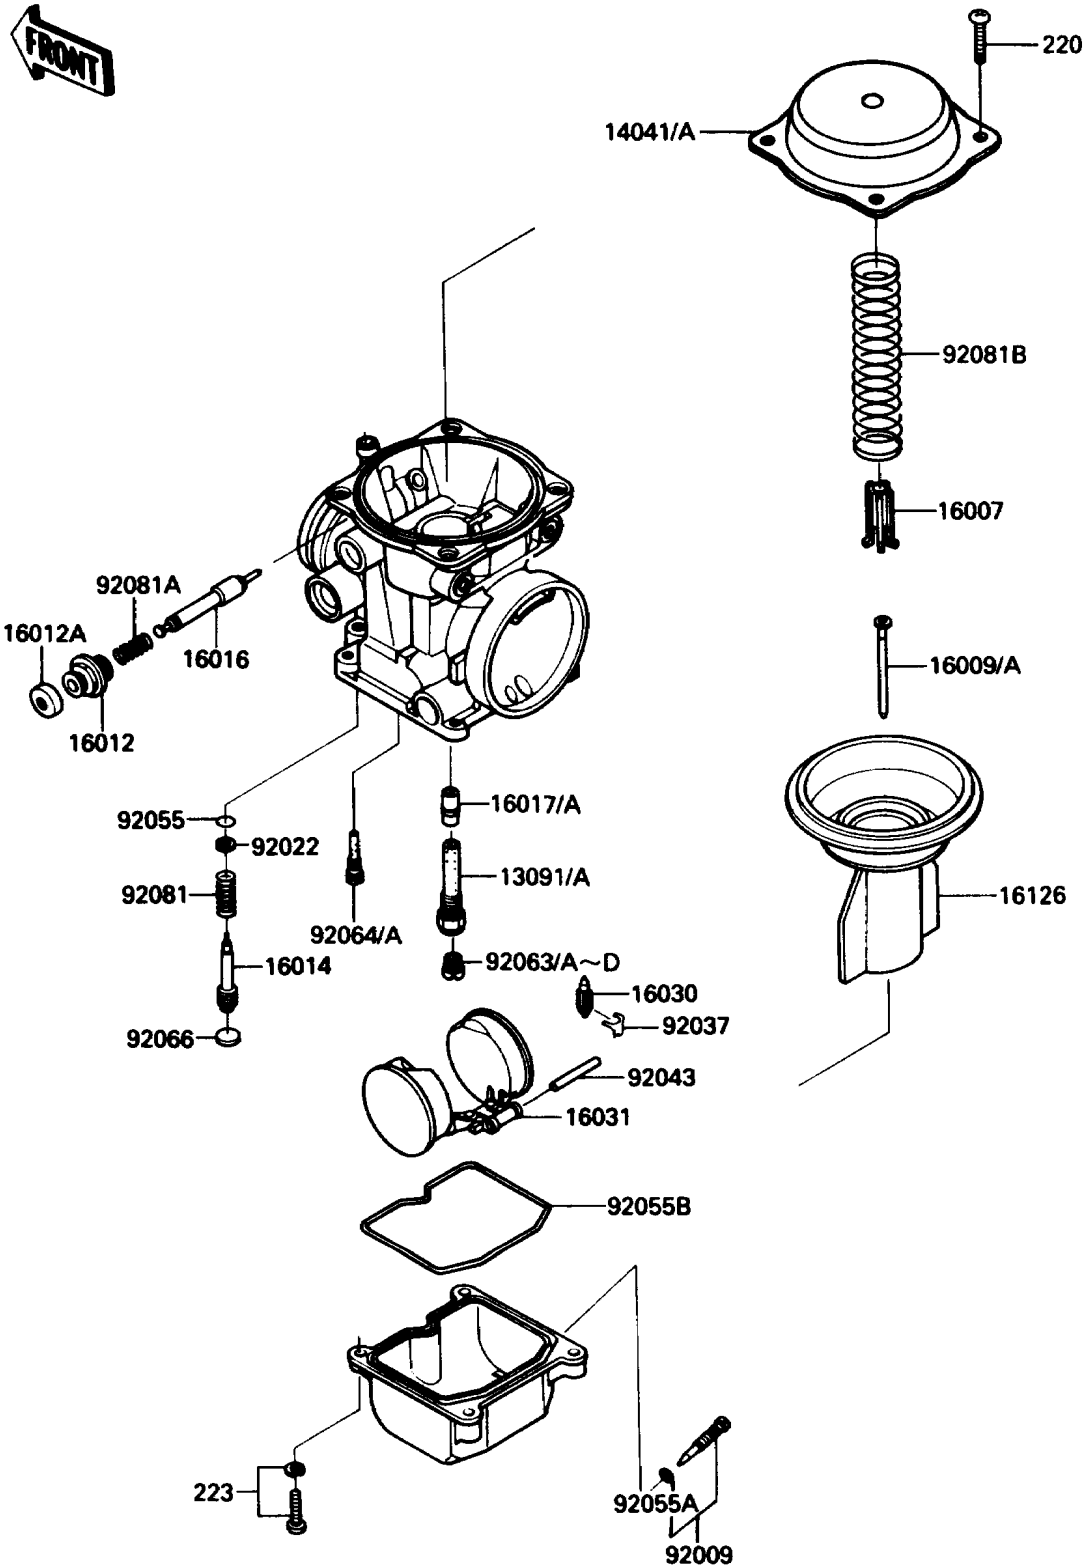

1990 Voyager XII PARTS DIAGRAM

Carburetor Parts

E1612-0114

1990 Voyager XII PARTS LIST

Carburetor Parts

ITEM NAME	PART NUMBER	QUANTITY
TOP-CHAMBER,MIXING,OUTSIDE (Ref # 14041)	14041-1076	2
TOP-CHAMBER,MIXING,INSIDE (Ref # 14041A)	14041-1077	2
SEAT-SPRING,THROTTLE VALVE (Ref # 16007)	16007-1120	4
CAP-STARTER PLUNGER (Ref # 16012)	16012-1051	4
CAP-STARTER PLUNGER (Ref # 16012A)	16012-1052	4
SCREW-PILOT AIR (Ref # 16014)	16014-1054	4
PLUNGER,STARTER (Ref # 16016)	16016-1061	4
VALVE-FLOAT (Ref # 16030)	16030-1007	4
FLOAT (Ref # 16031)	16031-1056	4
VALVE,THROTTLE (Ref # 16126)	16126-1159	4
SCREW,DRAIN (Ref # 92009)	92009-1095	4
WASHER,PLAIN (Ref # 92022)	92022-1003	4
CLAMP,FLOAT VALVE (Ref # 92037)	16044-007	4
PIN,FLOAT (Ref # 92043)	92043-1207	4
RING-O,PILOT ADJUST (Ref # 92055)	92055-1002	4
RING-O,DRAIN SCREW (Ref # 92055A)	92055-1053	4
RING-O,FLOAT CHAMBER (Ref # 92055B)	92055-1222	4
JET-MAIN,#110 (Ref # 92063)	92063-1007	4
JET-MAIN,2ND,#105 (Ref # 92063A)	92063-1009	4
JET-MAIN,#102 (Ref # 92063B)	92063-1115	4
JET-MAIN,#108 (Ref # 92063C)	92063-1116	4
JET-MAIN,#112 (Ref # 92063D)	92063-1117	4
JET-PILOT,#35 (Ref # 92064)	92064-1101	4
SCREW-PAN-CROS (Ref # 220)	220B0408	15
SCREW-PAN-WS-CROS (Ref # 223)	223C0416	16
JET-PILOT,#38 (Ref # 92064A)	92064-1119	4
SPRING,PILOT ADJUST SCREW (Ref # 92081)	92081-1002	4
SPRING,STARTER PLUNGER (Ref # 92081A)	92081-1761	4
SPRING,VACUUM VALVE (Ref # 92081B)	92081-1925	4

1990 Voyager XII PARTS LIST

Carburetor Parts

ITEM NAME	PART NUMBER	QUANTITY
HOLDER,NEEDLE JET (Ref # 13091)	13091-1259	4
HOLDER,NEEDLE JET (Ref # 13091A)	13091-1463	4
NEEDLE-JET,N36G (Ref # 16009)	16009-1316	4
NEEDLE-JET,N36H (Ref # 16009A)	16009-1317	4
JET-NEEDLE (Ref # 16017)	16017-1313	4
JET-NEEDLE (Ref # 16017A)	16017-1316	4
PLUG,PILOT AIR SCREW,6.9X2 (Ref # 92066)	92066-1051	4