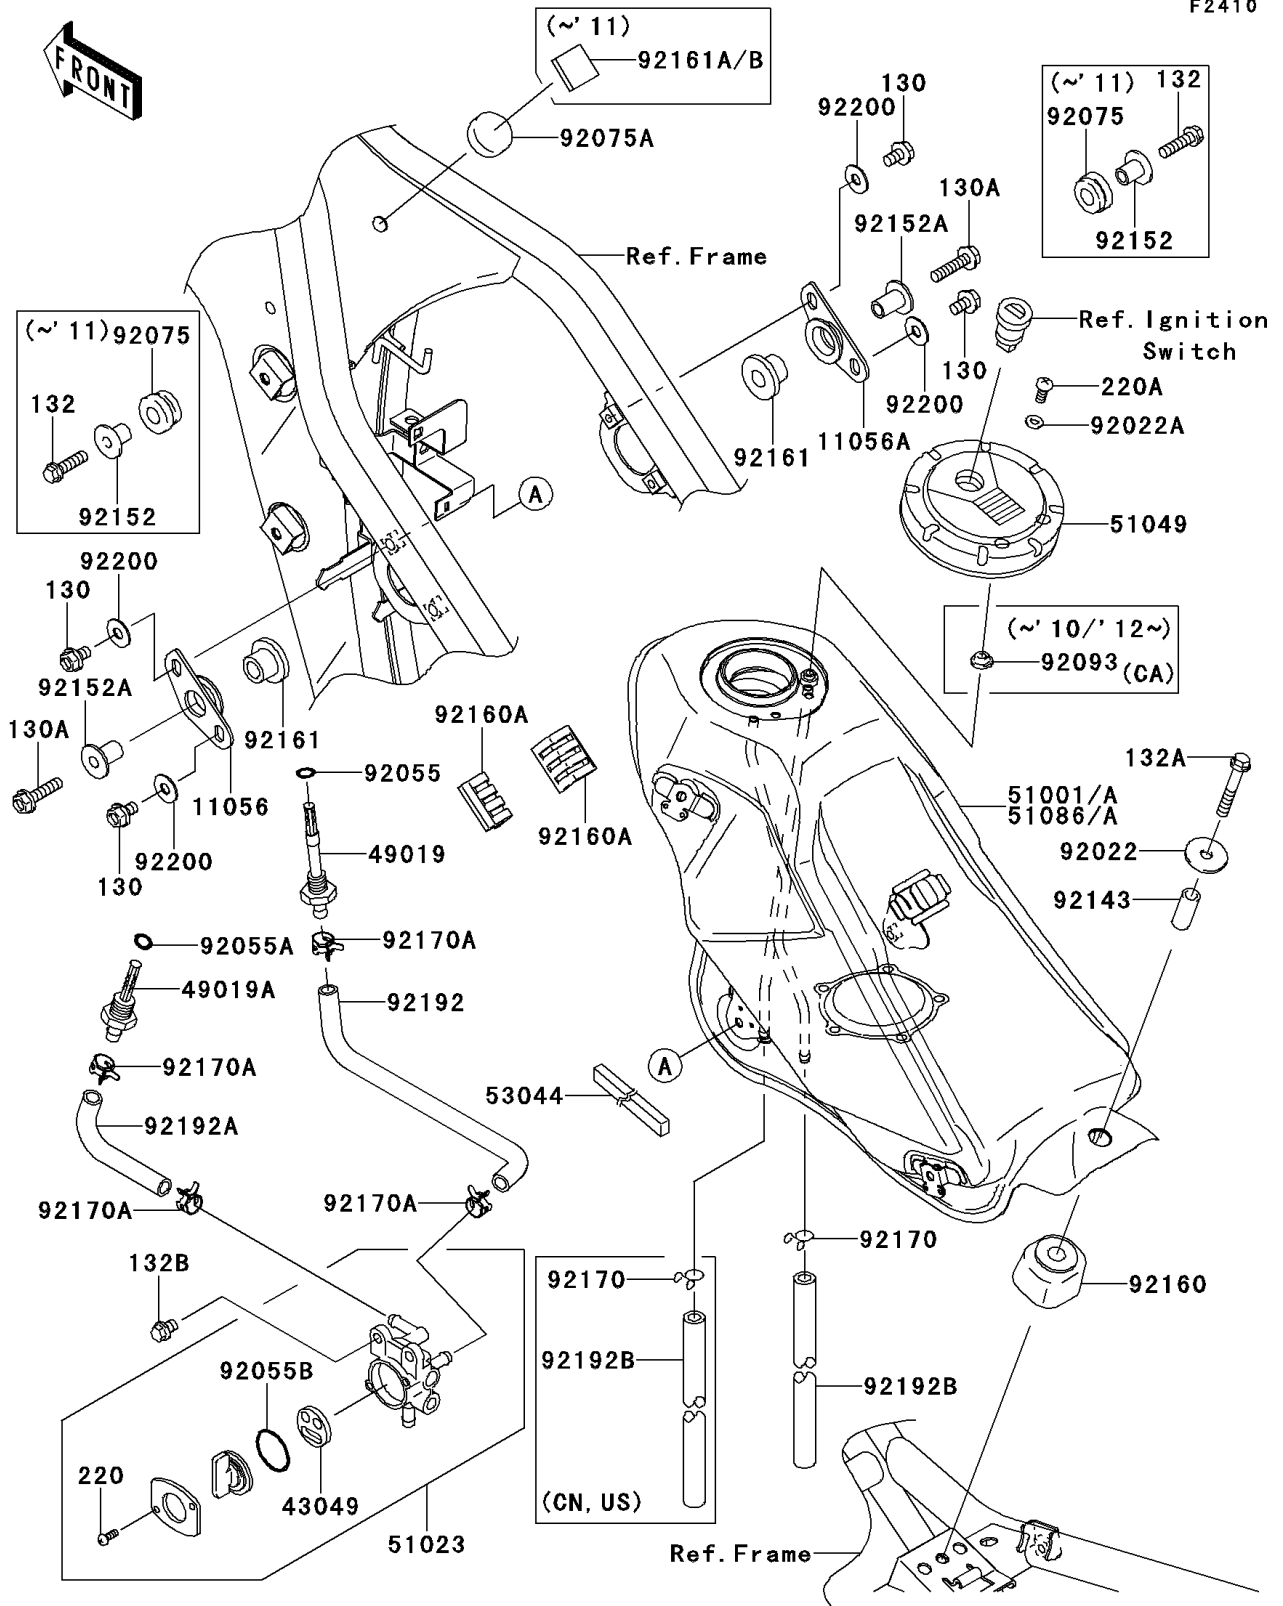

2011 KLX250S (Canada Only) PARTS DIAGRAM

Fuel Tank

F2410

2011 KLX250S (Canada Only) PARTS LIST

Fuel Tank

ITEM NAME	PART NUMBER	QUANTITY
PACKING,TAP VALVE (Ref # 43049)	43049-1091	1
FILTER-FUEL,"ON" (Ref # 49019)	49019-0009	1
FILTER-FUEL,"RES" (Ref # 49019A)	49019-1057	1
TAP-ASSY,FUEL (Ref # 51023)	51023-1322	1
CAP-TANK,FUEL (Ref # 51049)	51049-1134	1
TANK-COMP-FUEL,F.S.BLACK (Ref # 51086)	51086-5063-25Q	1
TRIM,L=490 (Ref # 53044)	53044-1209	1
WASHER,6.5X24X2 (Ref # 92022)	92022-1690	1
WASHER,5.1X10X1.0 (Ref # 92022A)	92022-1977	2
RING-O,ID=9.5 (Ref # 92055)	92055-1386	1
RING-O,11.5X1.5 (Ref # 92055A)	92055-1387	1
RING-O,TAP LEVER (Ref # 92055B)	92055-1419	1
DAMPER,RUBBER (Ref # 92075)	92075-1123	2
DAMPER (Ref # 92075A)	92075-281	1
COLLAR,6.8X10X24.5 (Ref # 92143)	92143-1459	1
COLLAR (Ref # 92152)	92152-0604	2
DAMPER,FUEL TANK,RR (Ref # 92160)	92160-1254	1
DAMPER,FUEL TANK (Ref # 92160A)	92160-1328	2
DAMPER,20X20X4 (Ref # 92161A)	92161-1429	AR
DAMPER,20X20X6 (Ref # 92161B)	92161-1430	AR
CLAMP,TUBE (Ref # 92170)	92170-1834	2
CLAMP (Ref # 92170A)	92170-1872	4
BOLT-FLANGED-SMALL,6X22 (Ref # 132)	132BA0622	2
BOLT-FLANGED-SMALL,6X35 (Ref # 132A)	132BA0635	1
BOLT-FLANGED-SMALL,6X8 (Ref # 132B)	132BB0608	2
SCREW-PAN-CROS,3X8 (Ref # 220)	220AA0308	2
SCREW-PAN-CROS,5X10 (Ref # 220A)	220AA0510	2
TUBE,FUEL,ON (Ref # 92192)	92192-0706	1
TUBE,FUEL,RESERVE (Ref # 92192A)	92192-0707	1

2011 KLX250S (Canada Only) PARTS LIST

Fuel Tank

ITEM NAME	PART NUMBER	QUANTITY
TUBE,7X12X700 (Ref # 92192B)	92192-0778	2