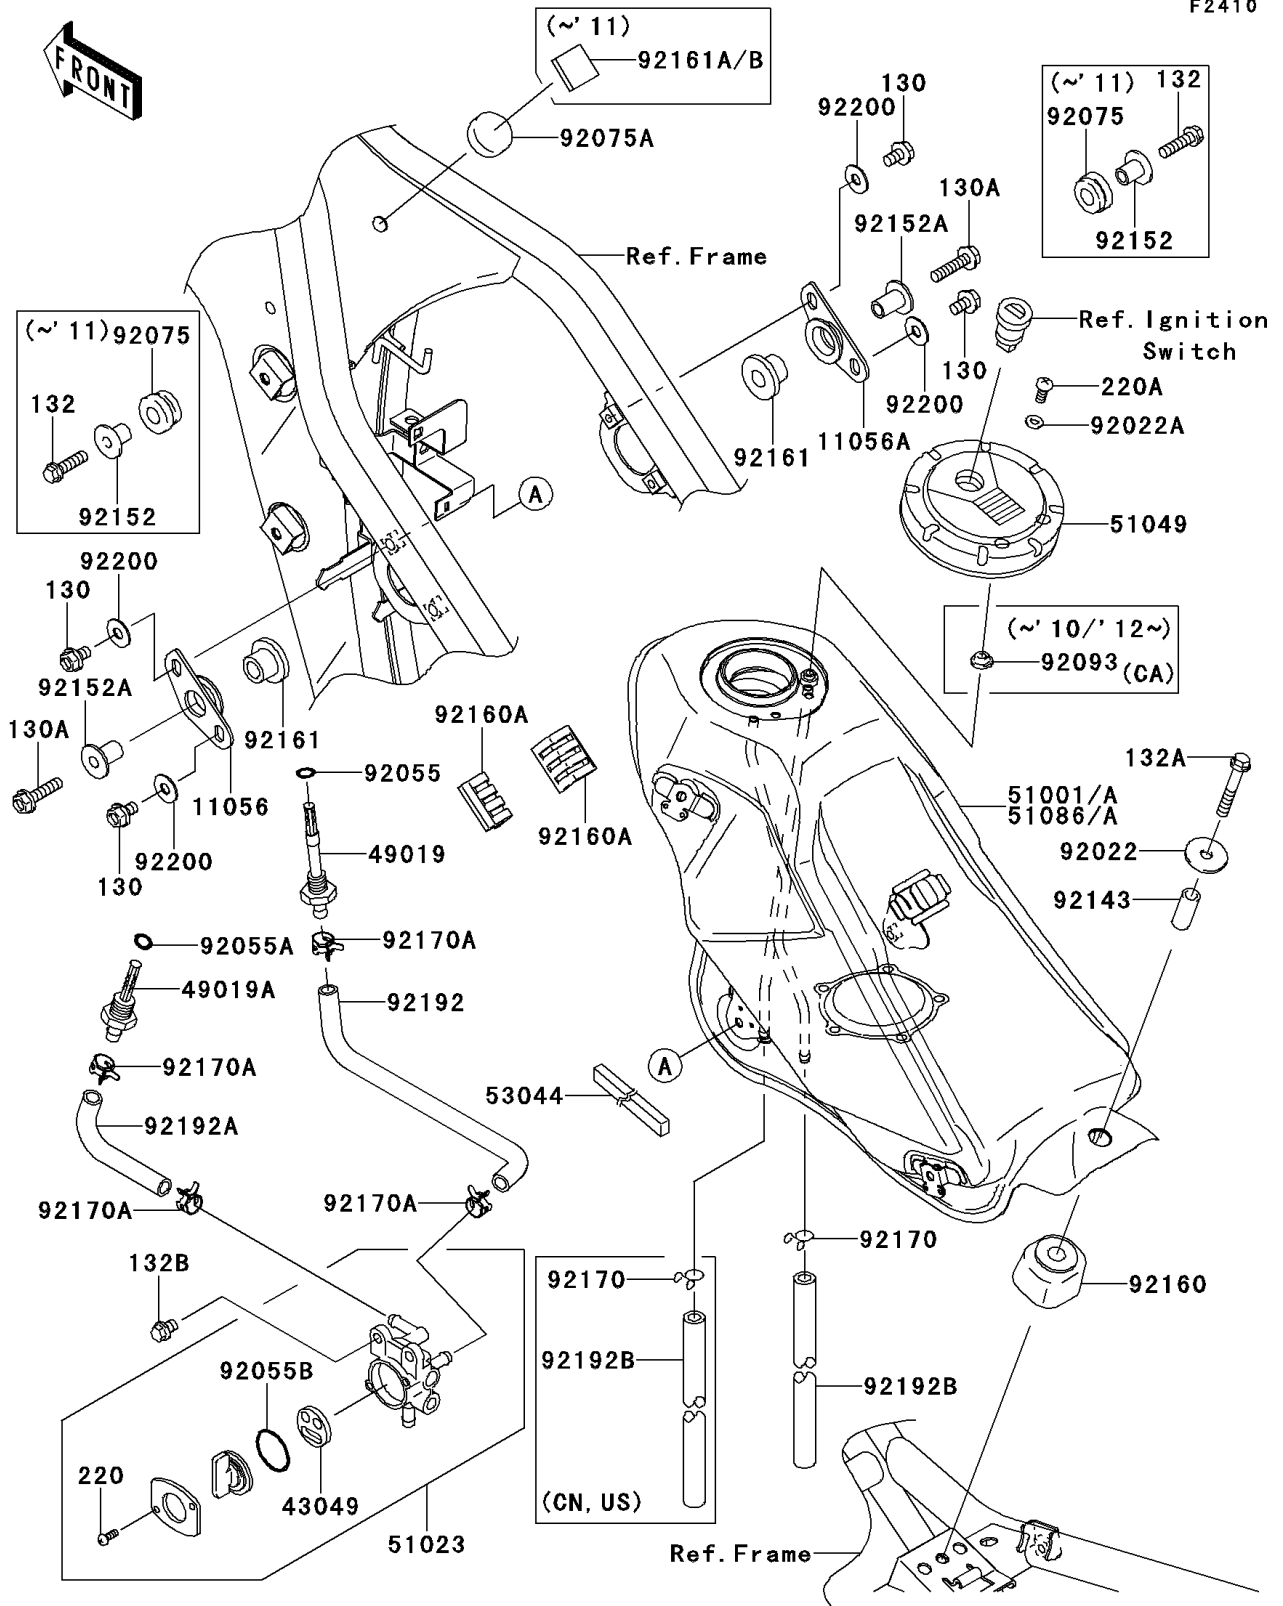

2013 KLX® 250S PARTS DIAGRAM

Fuel Tank

F2410

2013 KLX®250S PARTS LIST

Fuel Tank

ITEM NAME	PART NUMBER	QUANTITY
-----------	-------------	----------