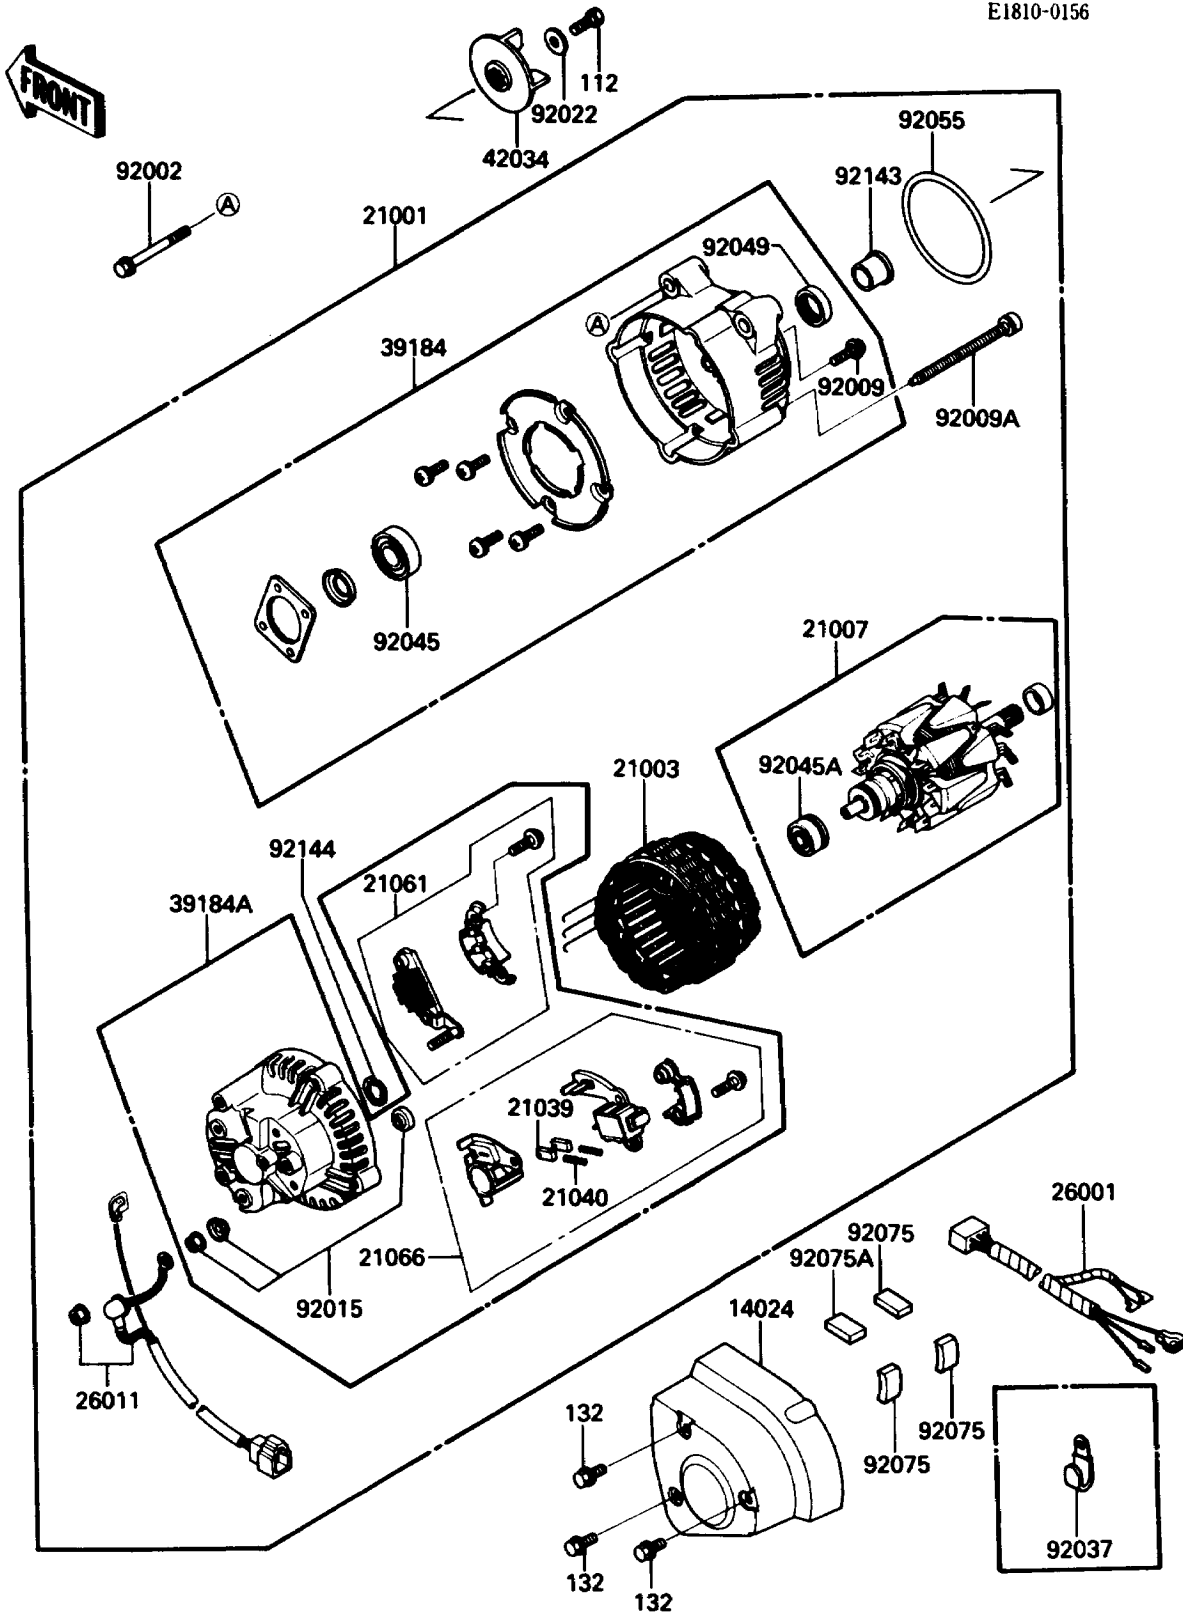

1987 Voyager XII PARTS DIAGRAM

Generator

E1810-0156

1987 Voyager XII PARTS LIST

Generator

ITEM NAME	PART NUMBER	QUANTITY
BOLT-UPSET (Ref # 112)	112G0616	1
BOLT-FLANGED-SMALL (Ref # 132)	132E0610	3
COVER,GENERATOR (Ref # 14024)	14024-1294	1
GENERATOR (Ref # 21001)	21001-1083	1
STATOR,GENERATOR (Ref # 21003)	21003-1162	1
ROTOR,GENERATOR (Ref # 21007)	21007-1152	1
BRUSH,CARBON (Ref # 21039)	21039-1058	2
SPRING-BRUSH (Ref # 21040)	21040-1054	2
RECTIFIER (Ref # 21061)	21061-1056	1
REGULATOR-VOLTAGE (Ref # 21066)	21066-1062	1
HARNESS (Ref # 26001)	26001-1761	1
WIRE-LEAD,GENERATOR (Ref # 26011)	26011-1379	1
BRACKET-ASSY,FR (Ref # 39184)	39184-1063	1
BRACKET-ASSY,RR (Ref # 39184A)	39184-1064	1
COUPLING (Ref # 42034)	42034-1084	1
BOLT,8X45 (Ref # 92002)	92002-1658	3
SCREW (Ref # 92009)	92009-1451	4
SCREW (Ref # 92009A)	92009-1452	4
NUT (Ref # 92015)	92015-1624	1
WASHER,6X19.5X2 (Ref # 92022)	92022-1517	1
CLAMP,WIRING HARNESS (Ref # 92037)	92037-1539	3
BEARING-BALL (Ref # 92045)	92045-1181	1
BEARING-BALL (Ref # 92045A)	92045-1182	1
SEAL-OIL (Ref # 92049)	92049-1274	1
RING-O (Ref # 92055)	92055-1365	1
DAMPER (Ref # 92075)	92075-1866	3
DAMPER (Ref # 92075A)	92075-1867	1
COLLAR (Ref # 92143)	92143-1054	1
SPRING,WASHER (Ref # 92144)	92144-1067	1