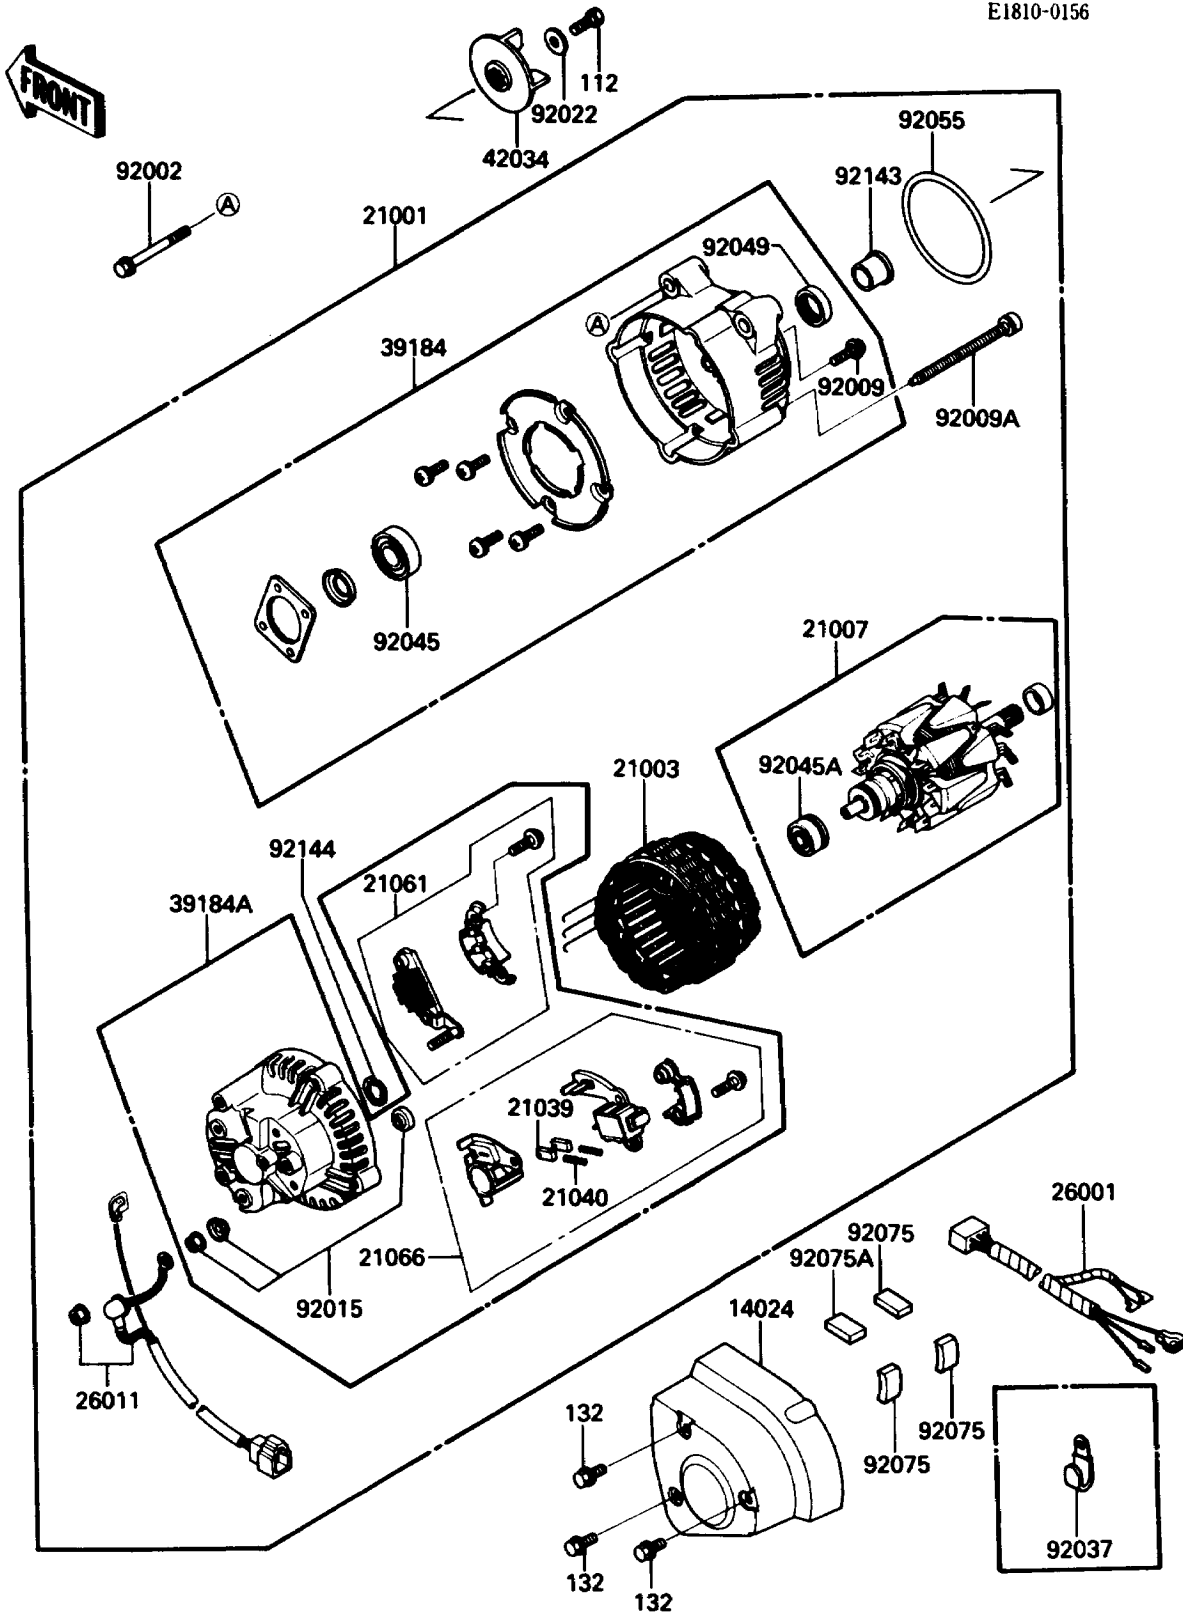

1988 Voyager XII PARTS DIAGRAM

Generator

E1810-0156

1988 Voyager XII PARTS LIST

Generator

ITEM NAME	PART NUMBER	QUANTITY
BOLT-UPSET (Ref # 112)	112G0616	1
BOLT-FLANGED-SMALL (Ref # 132)	132E0610	3
COVER,GENERATOR (Ref # 14024)	14024-1294	1
GENERATOR (Ref # 21001)	21001-1083	1
STATOR,GENERATOR (Ref # 21003)	21003-1162	1
ROTOR,GENERATOR (Ref # 21007)	21007-1152	1
BRUSH,CARBON (Ref # 21039)	21039-1058	2
SPRING-BRUSH (Ref # 21040)	21040-1054	2
RECTIFIER (Ref # 21061)	21061-1056	1
REGULATOR-VOLTAGE (Ref # 21066)	21066-1062	1
HARNESS (Ref # 26001)	26001-1761	1
WIRE-LEAD,GENERATOR (Ref # 26011)	26011-1379	1
BRACKET-ASSY,FR (Ref # 39184)	39184-1063	1
BRACKET-ASSY,RR (Ref # 39184A)	39184-1064	1
COUPLING (Ref # 42034)	42034-1084	1
BOLT,8X45 (Ref # 92002)	92002-1658	3
SCREW (Ref # 92009)	92009-1451	4
SCREW (Ref # 92009A)	92009-1452	4
NUT (Ref # 92015)	92015-1624	1
WASHER,6X19.5X2 (Ref # 92022)	92022-1517	1
CLAMP,WIRING HARNESS (Ref # 92037)	92037-1539	3
BEARING-BALL (Ref # 92045)	92045-1181	1
BEARING-BALL (Ref # 92045A)	92045-1182	1
SEAL-OIL (Ref # 92049)	92049-1274	1
RING-O (Ref # 92055)	92055-1365	1
DAMPER (Ref # 92075)	92075-1866	3
DAMPER (Ref # 92075A)	92075-1867	1
COLLAR (Ref # 92143)	92143-1054	1
SPRING,WASHER (Ref # 92144)	92144-1067	1