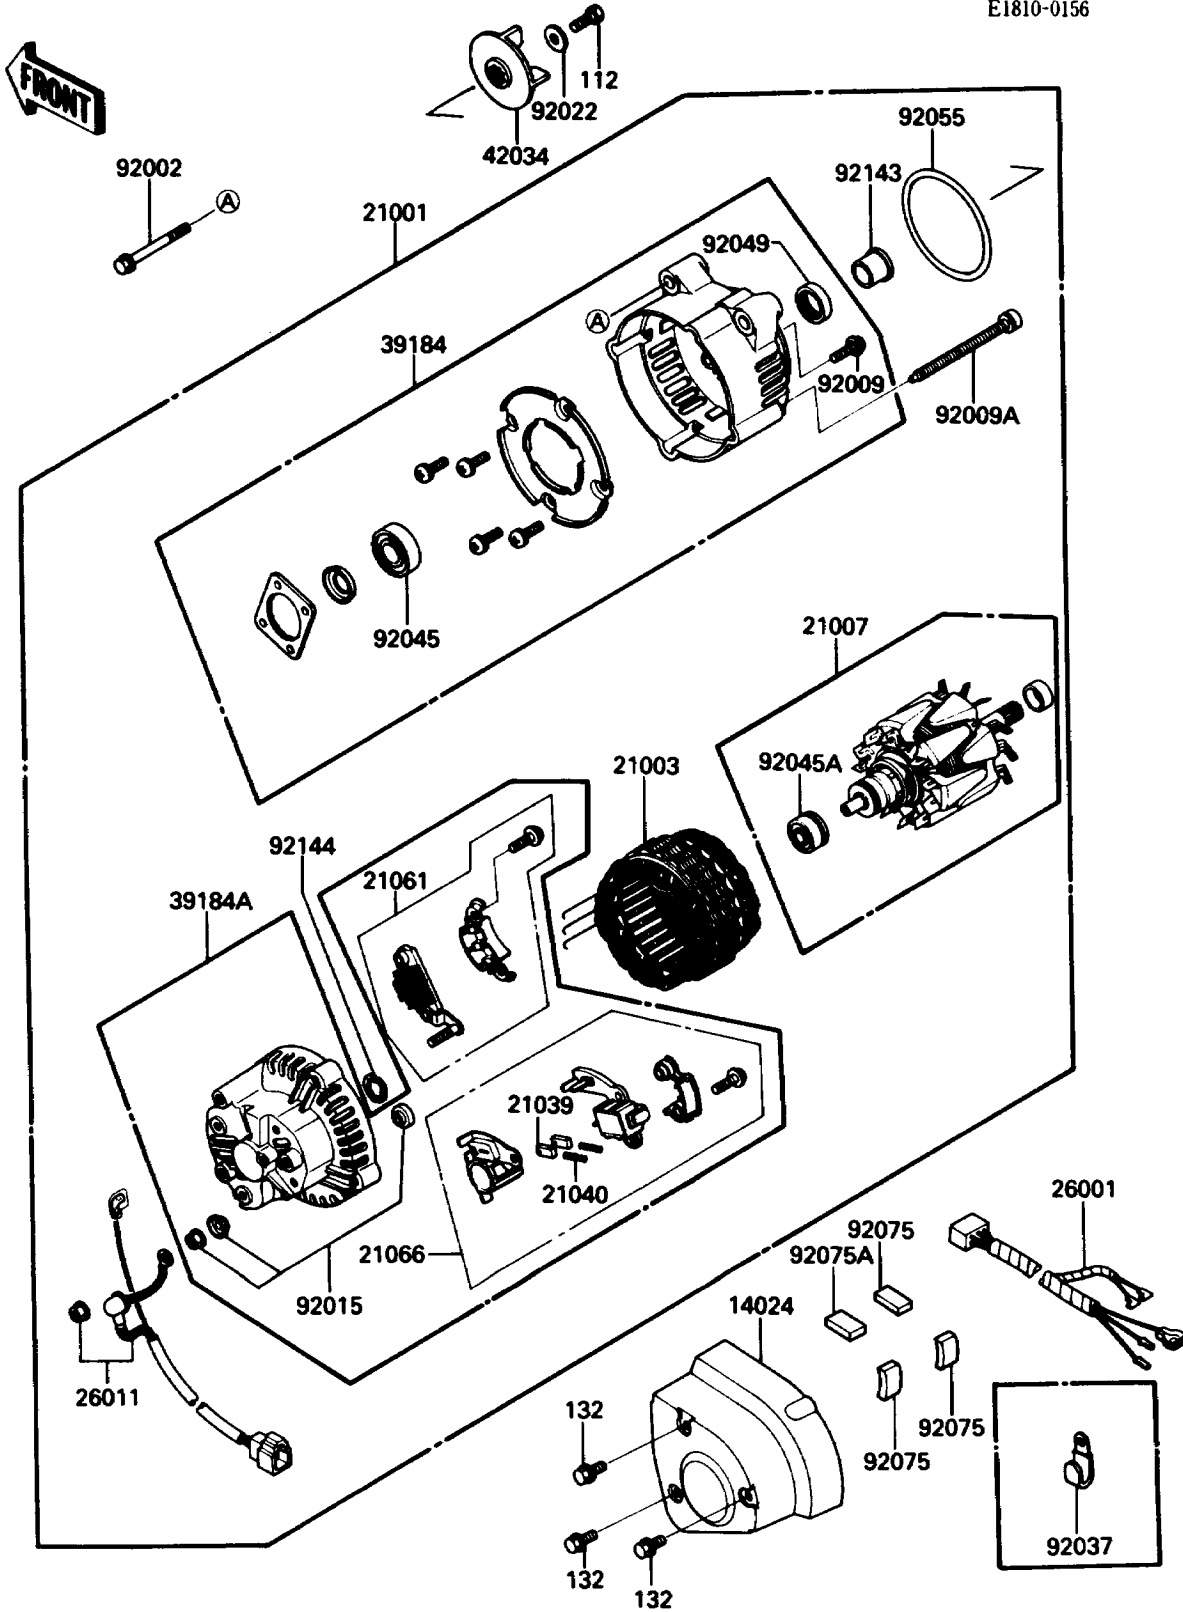

1988 Voyager XII PARTS DIAGRAM

Generator

E1810-0156

1988 Voyager XII PARTS LIST

Generator

ITEM NAME	PART NUMBER	QUANTITY
BOLT-UPSET (Ref # 112)	112G0616	1
BOLT-FLANGED-SMALL (Ref # 132)	132E0610	3
COVER,GENERATOR (Ref # 14024)	14024-1294	1
GENERATOR (Ref # 21001)	21001-1083	1
STATOR,GENERATOR (Ref # 21003)	21003-1162	1
ROTOR,GENERATOR (Ref # 21007)	21007-1152	1
BRUSH,CARBON (Ref # 21039)	21039-1058	2
SPRING-BRUSH (Ref # 21040)	21040-1054	2
RECTIFIER (Ref # 21061)	21061-1056	1
REGULATOR-VOLTAGE (Ref # 21066)	21066-1062	1
HARNESS (Ref # 26001)	26001-1761	1
WIRE-LEAD,GENERATOR (Ref # 26011)	26011-1379	1
BRACKET-ASSY,FR (Ref # 39184)	39184-1063	1
BRACKET-ASSY,RR (Ref # 39184A)	39184-1064	1
COUPLING (Ref # 42034)	42034-1084	1
BOLT,8X45 (Ref # 92002)	92002-1658	3
SCREW (Ref # 92009)	92009-1451	4
SCREW (Ref # 92009A)	92009-1452	4
NUT (Ref # 92015)	92015-1624	1
WASHER,6X19.5X2 (Ref # 92022)	92022-1517	1
CLAMP,WIRING HARNESS (Ref # 92037)	92037-1539	3
BEARING-BALL (Ref # 92045)	92045-1181	1
BEARING-BALL (Ref # 92045A)	92045-1182	1
SEAL-OIL (Ref # 92049)	92049-1274	1
RING-O (Ref # 92055)	92055-1365	1
DAMPER (Ref # 92075)	92075-1866	3
DAMPER (Ref # 92075A)	92075-1867	1
COLLAR (Ref # 92143)	92143-1054	1
SPRING,WASHER (Ref # 92144)	92144-1067	1