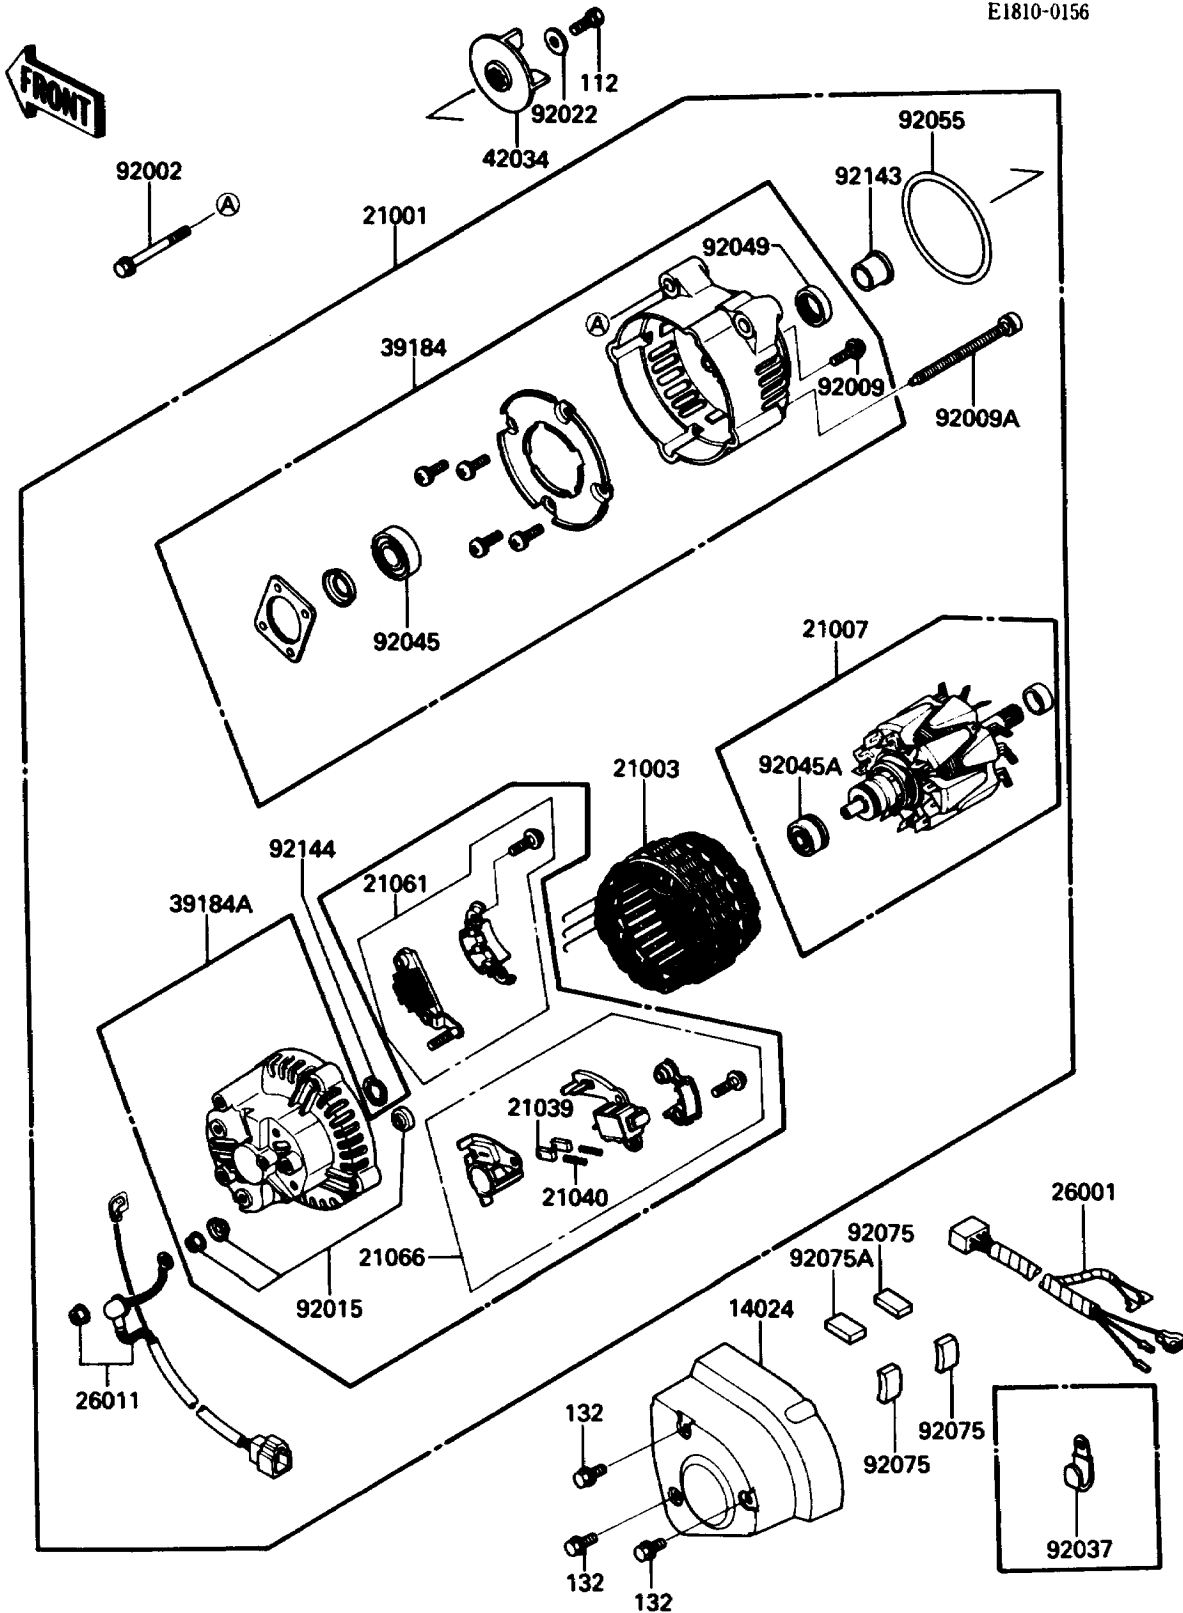

1991 Voyager XII PARTS DIAGRAM

Generator

E1810-0156

1991 Voyager XII PARTS LIST

Generator

ITEM NAME	PART NUMBER	QUANTITY
BOLT-UPSET (Ref # 112)	112G0616	1
BOLT-FLANGED-SMALL (Ref # 132)	132E0610	3
COVER,GENERATOR (Ref # 14024)	14024-1294	1
GENERATOR (Ref # 21001)	21001-1083	1
STATOR,GENERATOR (Ref # 21003)	21003-1162	1
ROTOR,GENERATOR (Ref # 21007)	21007-1152	1
BRUSH,CARBON (Ref # 21039)	21039-1058	2
SPRING-BRUSH (Ref # 21040)	21040-1054	2
RECTIFIER (Ref # 21061)	21061-1056	1
REGULATOR-VOLTAGE (Ref # 21066)	21066-1062	1
HARNESS (Ref # 26001)	26001-1761	1
WIRE-LEAD,GENERATOR (Ref # 26011)	26011-1379	1
BRACKET-ASSY,FR (Ref # 39184)	39184-1063	1
BRACKET-ASSY,RR (Ref # 39184A)	39184-1064	1
COUPLING (Ref # 42034)	42034-1084	1
BOLT,8X45 (Ref # 92002)	92002-1658	3
SCREW (Ref # 92009)	92009-1451	4
SCREW (Ref # 92009A)	92009-1452	4
NUT (Ref # 92015)	92015-1624	1
WASHER,6X19.5X2 (Ref # 92022)	92022-1517	1
CLAMP,WIRING HARNESS (Ref # 92037)	92037-1539	3
BEARING-BALL (Ref # 92045)	92045-1181	1
BEARING-BALL (Ref # 92045A)	92045-1182	1
SEAL-OIL (Ref # 92049)	92049-1274	1
RING-O (Ref # 92055)	92055-1365	1
DAMPER (Ref # 92075)	92075-1866	3
DAMPER (Ref # 92075A)	92075-1867	1
COLLAR (Ref # 92143)	92143-1054	1
SPRING,WASHER (Ref # 92144)	92144-1067	1