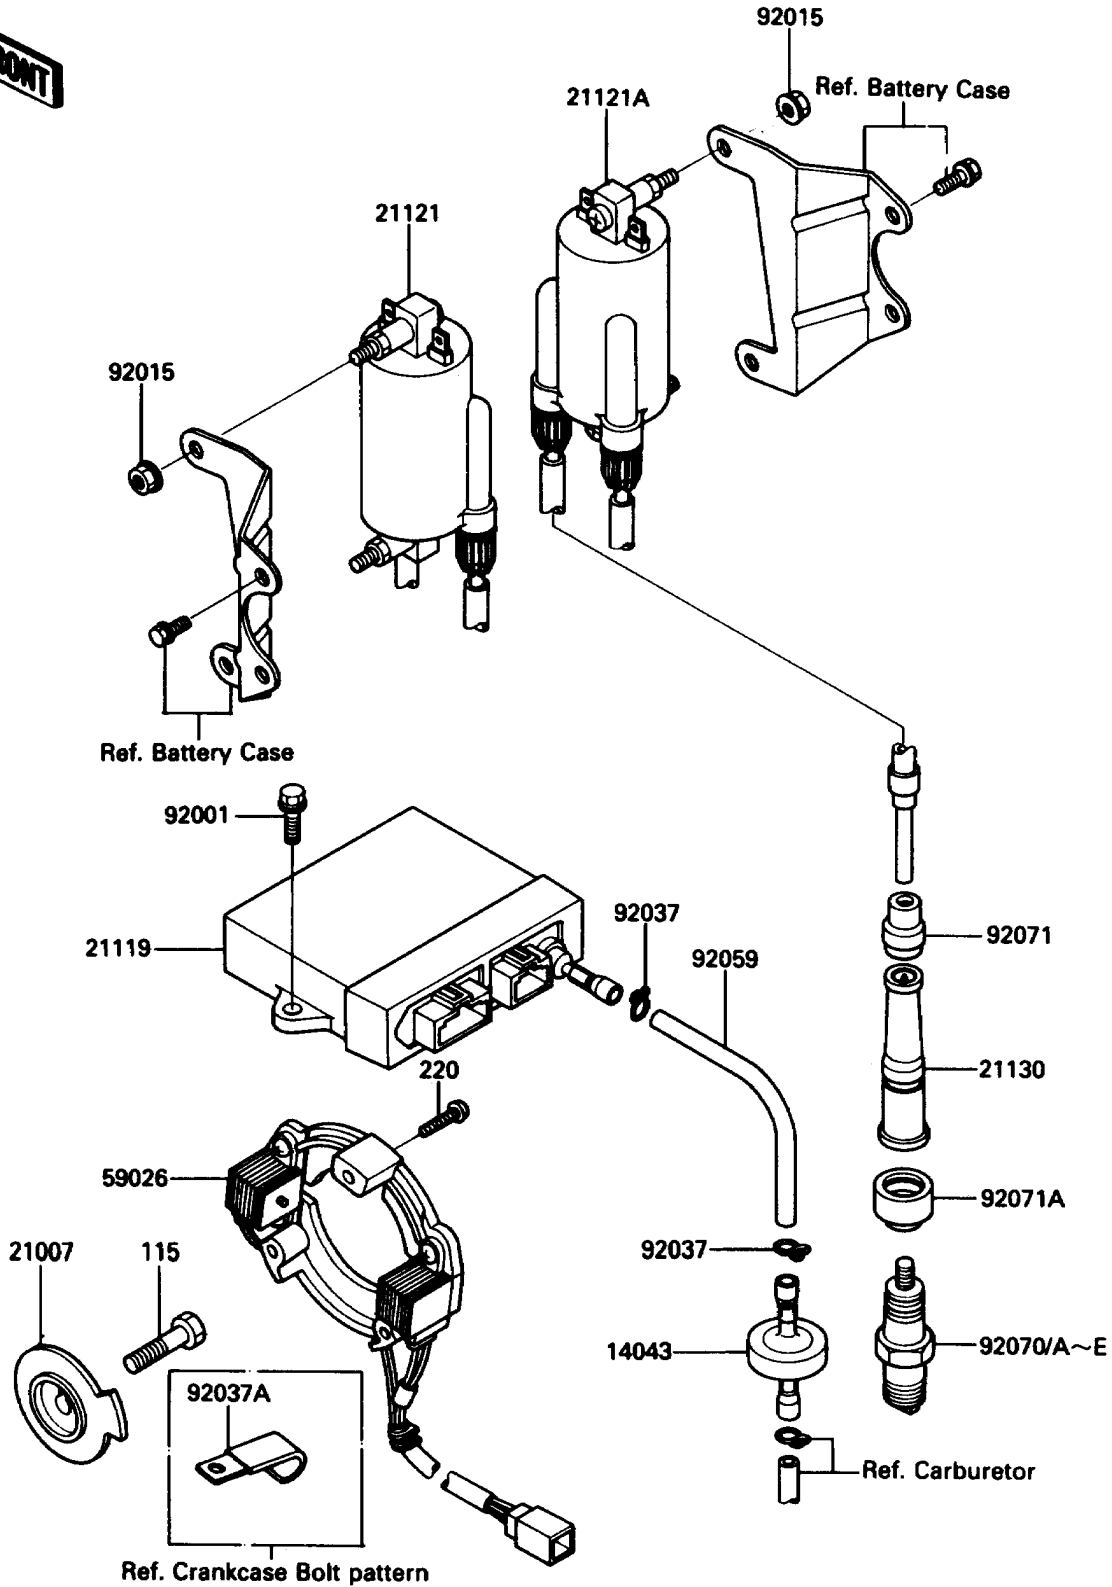

1987 Voyager XII PARTS DIAGRAM

Ignition Coil

E1830

1987 Voyager XII PARTS LIST

Ignition Coil

ITEM NAME	PART NUMBER	QUANTITY
BOLT-SMALL-UPSET,8X30 (Ref # 115)	115G0830	1
SCREW-PAN-CROS,5X25 (Ref # 220)	220B0525	3
FILTER (Ref # 14043)	14043-1060	1
ROTOR,PULSING COIL (Ref # 21007)	21007-1137	1
IGNITER (Ref # 21119)	21119-1248	1
COIL-IGNITION,#1&4 (Ref # 21121)	21121-1142	1
COIL-IGNITION,#2&3 (Ref # 21121A)	21121-1143	1
CAP-SPARK PLUG (Ref # 21130)	21130-019	4
COIL-PULSING (Ref # 59026)	59026-1082	1
BOLT,6X20 (Ref # 92001)	92001-1091	2
NUT,FLANGED,6MM (Ref # 92015)	92015-1193	4
CLAMP,TUBE (Ref # 92037)	92037-1482	2
CLAMP,WIRING HARNESS (Ref # 92037A)	92037-1539	1
TUBE,3X7X140 (Ref # 92059)	92059-1687	1
PLUG-SPARK,DPR8EA-9(NGK) (Ref # 92070)	92070-1065	4
PLUG-SPARK,DPR9EA-9(NGK) (Ref # 92070A)	92070-1068	4
PLUG-SPARK,X24EPR-U9(ND) (Ref # 92070B)		4
PLUG-SPARK,X27EPR-U9(ND) (Ref # 92070C)		4
PLUG-SPARK,X22EPR-U9(ND) (Ref # 92070D)		4
PLUG-SPARK,DPR7EA9(NGK) (Ref # 92070E)	92070-1125	4
GROMMET,HIGH TENSION (Ref # 92071)	21131-005	4
GROMMET,PLUG CAP (Ref # 92071A)	92071-1124	4