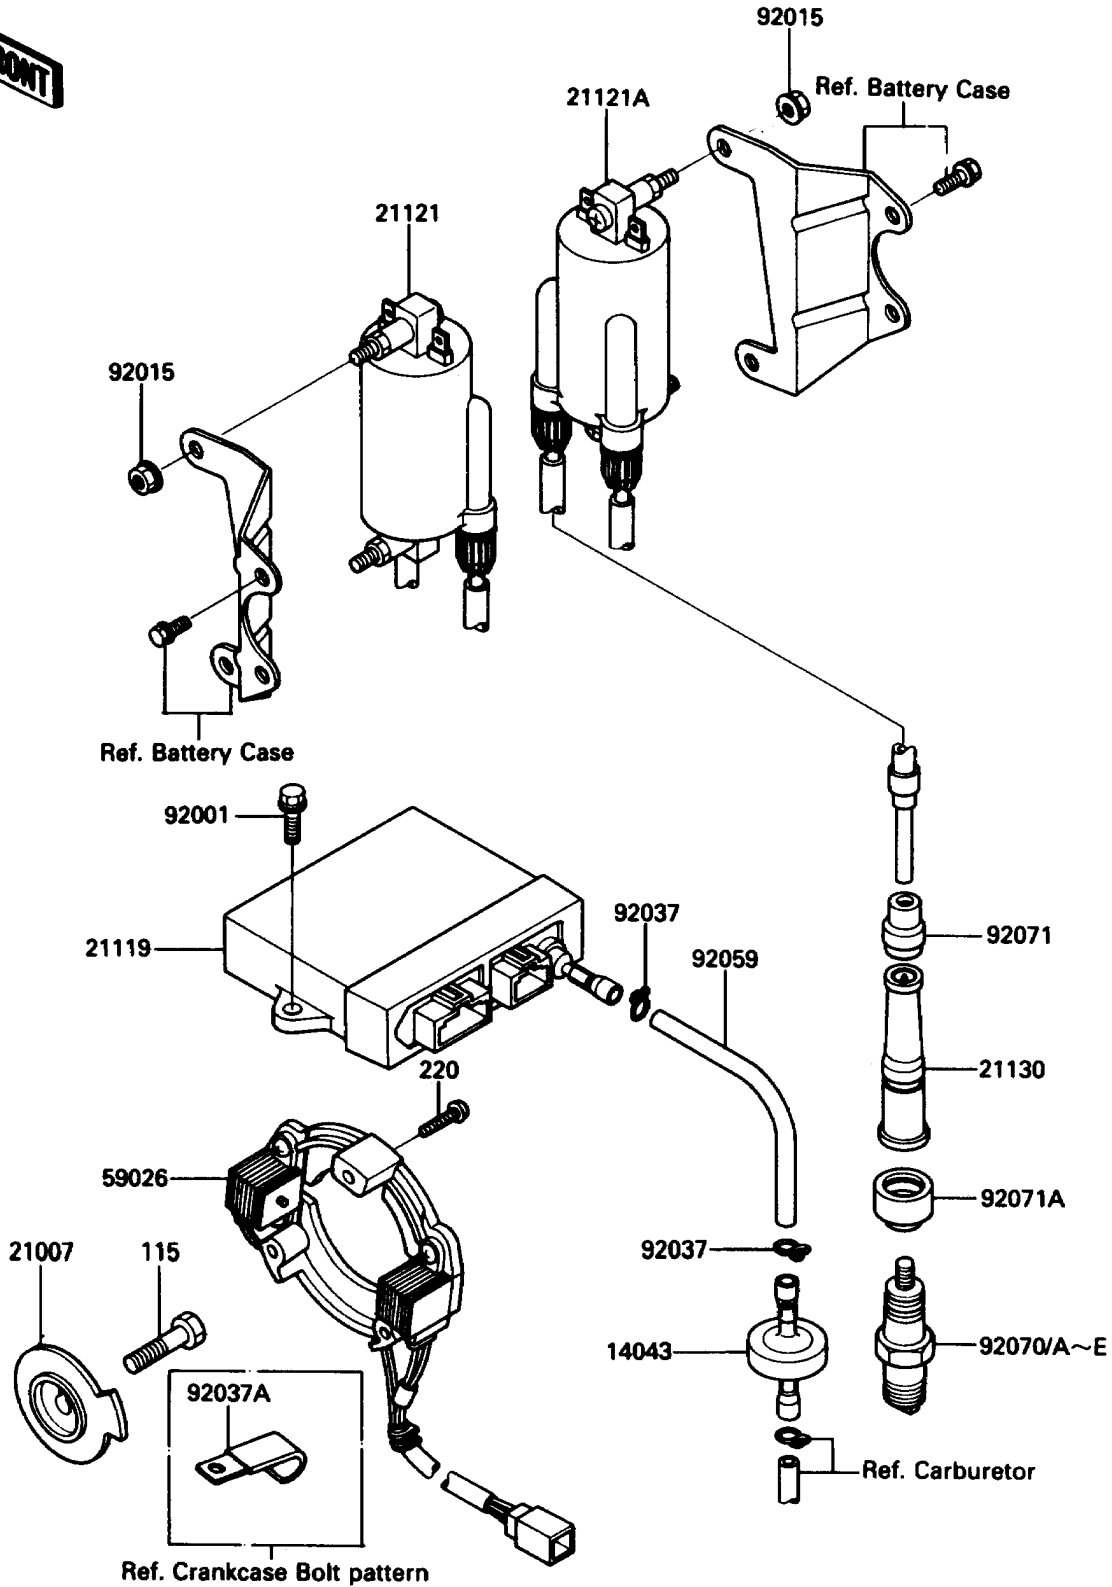

1988 Voyager XII PARTS DIAGRAM

Ignition Coil

E1830

1988 Voyager XII PARTS LIST

Ignition Coil

ITEM NAME	PART NUMBER	QUANTITY
BOLT-SMALL-UPSET,8X30 (Ref # 115)	115G0830	1
SCREW-PAN-CROS,5X25 (Ref # 220)	220B0525	3
FILTER (Ref # 14043)	14043-1060	1
ROTOR,PULSING COIL (Ref # 21007)	21007-1137	1
IGNITER (Ref # 21119)	21119-1248	1
COIL-IGNITION,#1&4 (Ref # 21121)	21121-1142	1
COIL-IGNITION,#2&3 (Ref # 21121A)	21121-1143	1
CAP-SPARK PLUG (Ref # 21130)	21130-019	4
COIL-PULSING (Ref # 59026)	59026-1082	1
BOLT,6X20 (Ref # 92001)	92001-1091	2
NUT,FLANGED,6MM (Ref # 92015)	92015-1193	4
CLAMP,TUBE (Ref # 92037)	92037-1482	2
CLAMP,WIRING HARNESS (Ref # 92037A)	92037-1539	1
TUBE,3X7X140 (Ref # 92059)	92059-1687	1
PLUG-SPARK,DPR8EA-9(NGK) (Ref # 92070)	92070-1065	4
PLUG-SPARK,DPR9EA-9(NGK) (Ref # 92070A)	92070-1068	4
PLUG-SPARK,X24EPR-U9(ND) (Ref # 92070B)		4
PLUG-SPARK,X27EPR-U9(ND) (Ref # 92070C)		4
PLUG-SPARK,X22EPR-U9(ND) (Ref # 92070D)		4
PLUG-SPARK,DPR7EA9(NGK) (Ref # 92070E)	92070-1125	4
GROMMET,HIGH TENSION (Ref # 92071)	21131-005	4
GROMMET,PLUG CAP (Ref # 92071A)	92071-1124	4