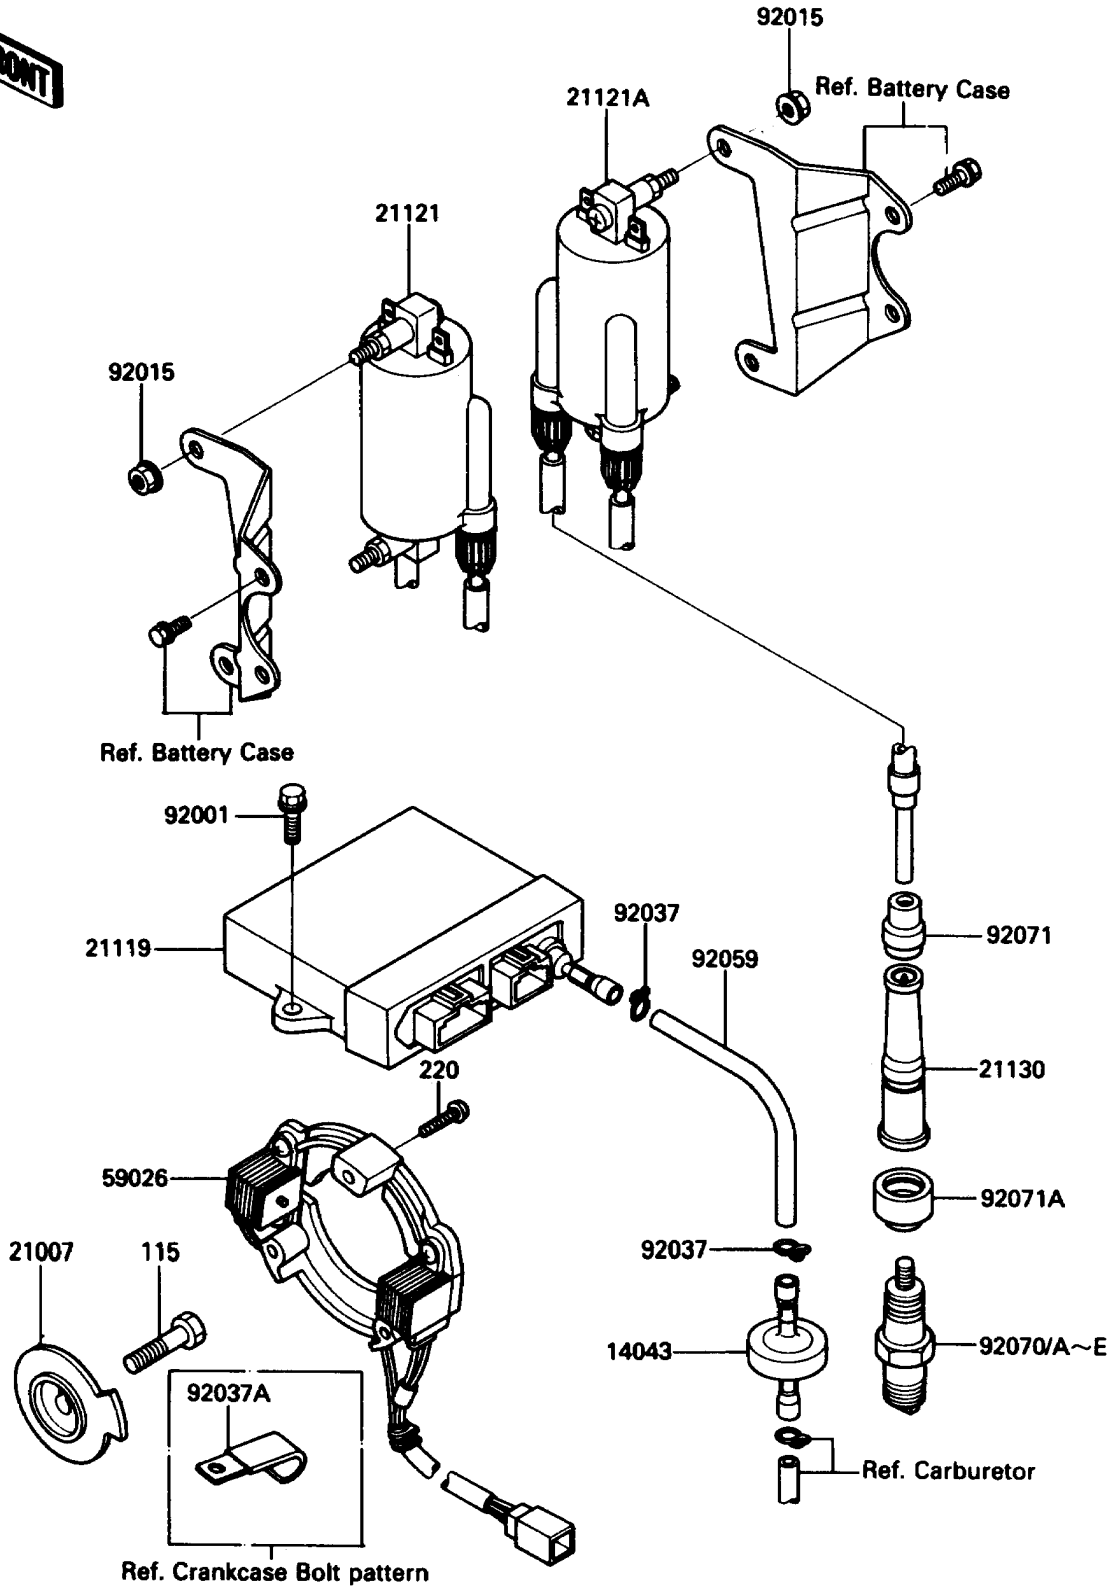

# 1988 Voyager XII PARTS DIAGRAM

Ignition Coil

E1830

# 1988 Voyager XII PARTS LIST

## Ignition Coil

ITEM NAME	PART NUMBER	QUANTITY
BOLT-SMALL-UPSET,8X30 (Ref # 115)	115G0830	1
SCREW-PAN-CROS,5X25 (Ref # 220)	220B0525	3
FILTER (Ref # 14043)	14043-1060	1
ROTOR,PULSING COIL (Ref # 21007)	21007-1137	1
IGNITER (Ref # 21119)	21119-1248	1
COIL-IGNITION,#1&4 (Ref # 21121)	21121-1142	1
COIL-IGNITION,#2&3 (Ref # 21121A)	21121-1143	1
CAP-SPARK PLUG (Ref # 21130)	21130-019	4
COIL-PULSING (Ref # 59026)	59026-1082	1
BOLT,6X20 (Ref # 92001)	92001-1091	2
NUT,FLANGED,6MM (Ref # 92015)	92015-1193	4
CLAMP,TUBE (Ref # 92037)	92037-1482	2
CLAMP,WIRING HARNESS (Ref # 92037A)	92037-1539	1
TUBE,3X7X140 (Ref # 92059)	92059-1687	1
PLUG-SPARK,DPR8EA-9(NGK) (Ref # 92070)	92070-1065	4
PLUG-SPARK,DPR9EA-9(NGK) (Ref # 92070A)	92070-1068	4
PLUG-SPARK,X24EPR-U9(ND) (Ref # 92070B)		4
PLUG-SPARK,X27EPR-U9(ND) (Ref # 92070C)		4
PLUG-SPARK,X22EPR-U9(ND) (Ref # 92070D)		4
PLUG-SPARK,DPR7EA9(NGK) (Ref # 92070E)	92070-1125	4
GROMMET,HIGH TENSION (Ref # 92071)	21131-005	4
GROMMET,PLUG CAP (Ref # 92071A)	92071-1124	4