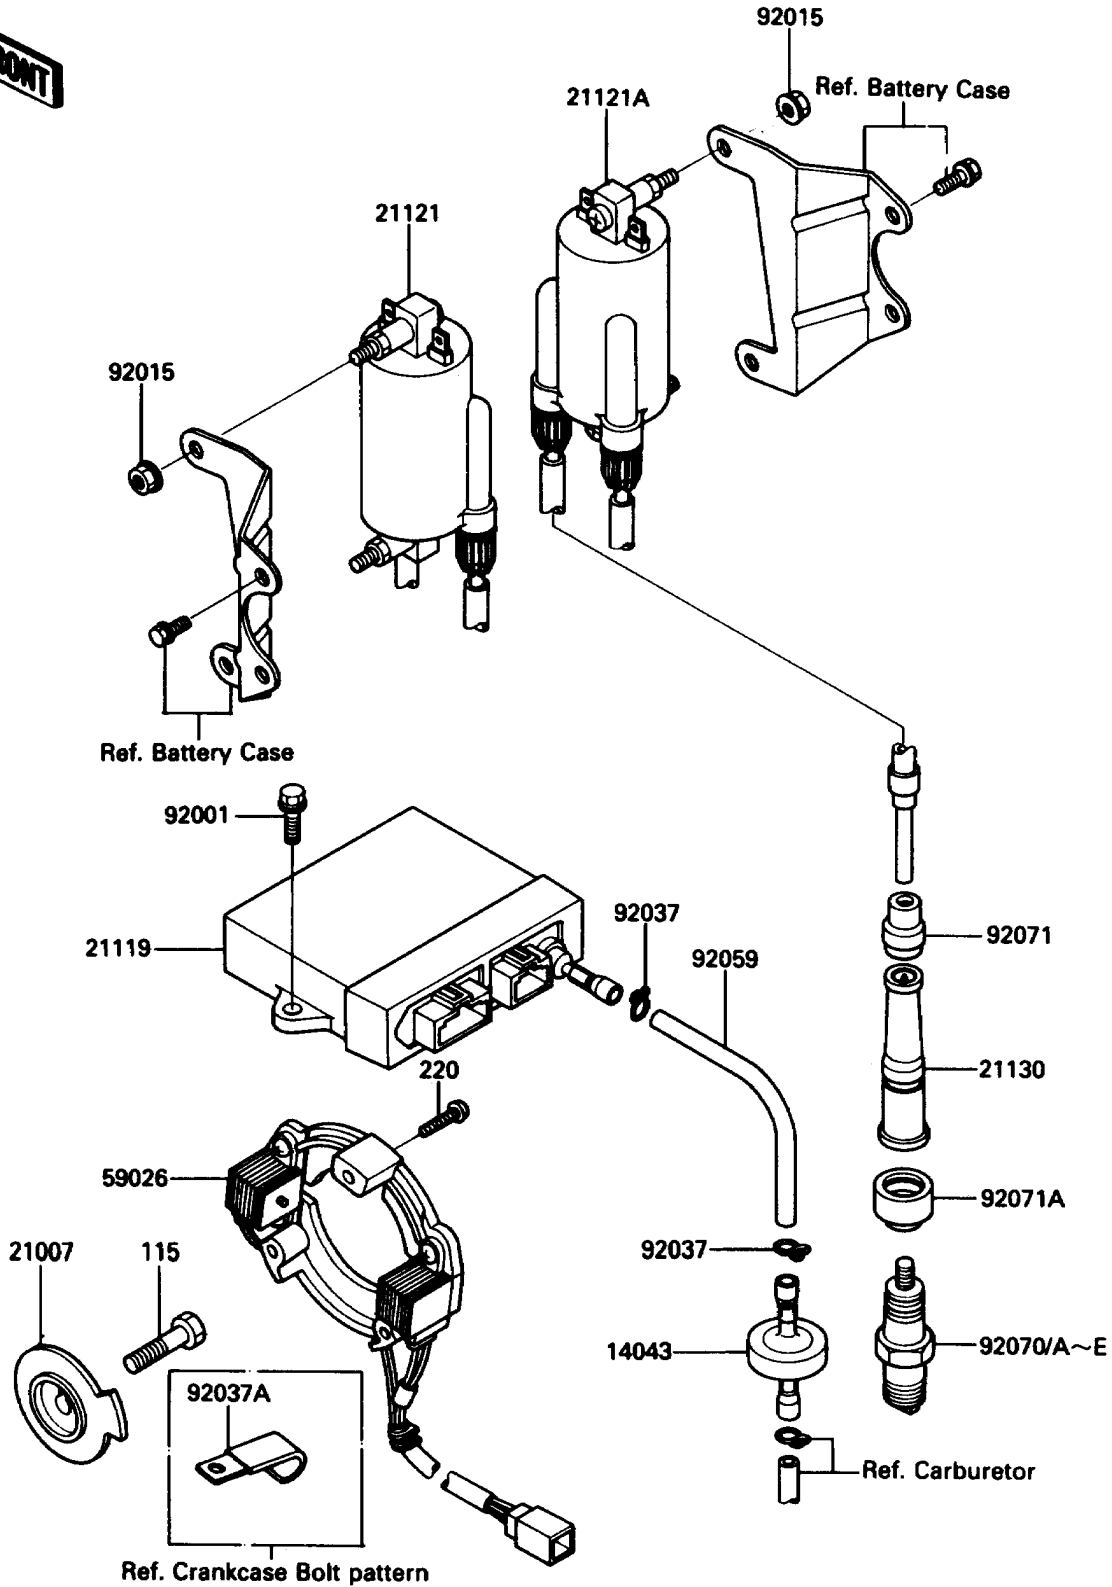

# 1990 Voyager XII PARTS DIAGRAM

Ignition Coil

E1830

# 1990 Voyager XII PARTS LIST

## Ignition Coil

ITEM NAME	PART NUMBER	QUANTITY
BOLT-SMALL-UPSET,8X30 (Ref # 115)	115G0830	1
SCREW-PAN-CROS,5X25 (Ref # 220)	220B0525	3
FILTER (Ref # 14043)	14043-1060	1
ROTOR,PULSING COIL (Ref # 21007)	21007-1137	1
IGNITER (Ref # 21119)	21119-1248	1
COIL-IGNITION,#1&4 (Ref # 21121)	21121-1142	1
COIL-IGNITION,#2&3 (Ref # 21121A)	21121-1143	1
CAP-SPARK PLUG (Ref # 21130)	21130-019	4
COIL-PULSING (Ref # 59026)	59026-1082	1
BOLT,6X20 (Ref # 92001)	92001-1091	2
NUT,FLANGED,6MM (Ref # 92015)	92015-1193	4
CLAMP,TUBE (Ref # 92037)	92037-1482	2
CLAMP,WIRING HARNESS (Ref # 92037A)	92037-1539	1
TUBE,3X7X140 (Ref # 92059)	92059-1687	1
PLUG-SPARK,DPR8EA-9(NGK) (Ref # 92070)	92070-1065	4
PLUG-SPARK,DPR9EA-9(NGK) (Ref # 92070A)	92070-1068	4
PLUG-SPARK,X24EPR-U9(ND) (Ref # 92070B)		4
PLUG-SPARK,X27EPR-U9(ND) (Ref # 92070C)		4
PLUG-SPARK,X22EPR-U9(ND) (Ref # 92070D)		4
PLUG-SPARK,DPR7EA9(NGK) (Ref # 92070E)	92070-1125	4
GROMMET,HIGH TENSION (Ref # 92071)	21131-005	4
GROMMET,PLUG CAP (Ref # 92071A)	92071-1124	4