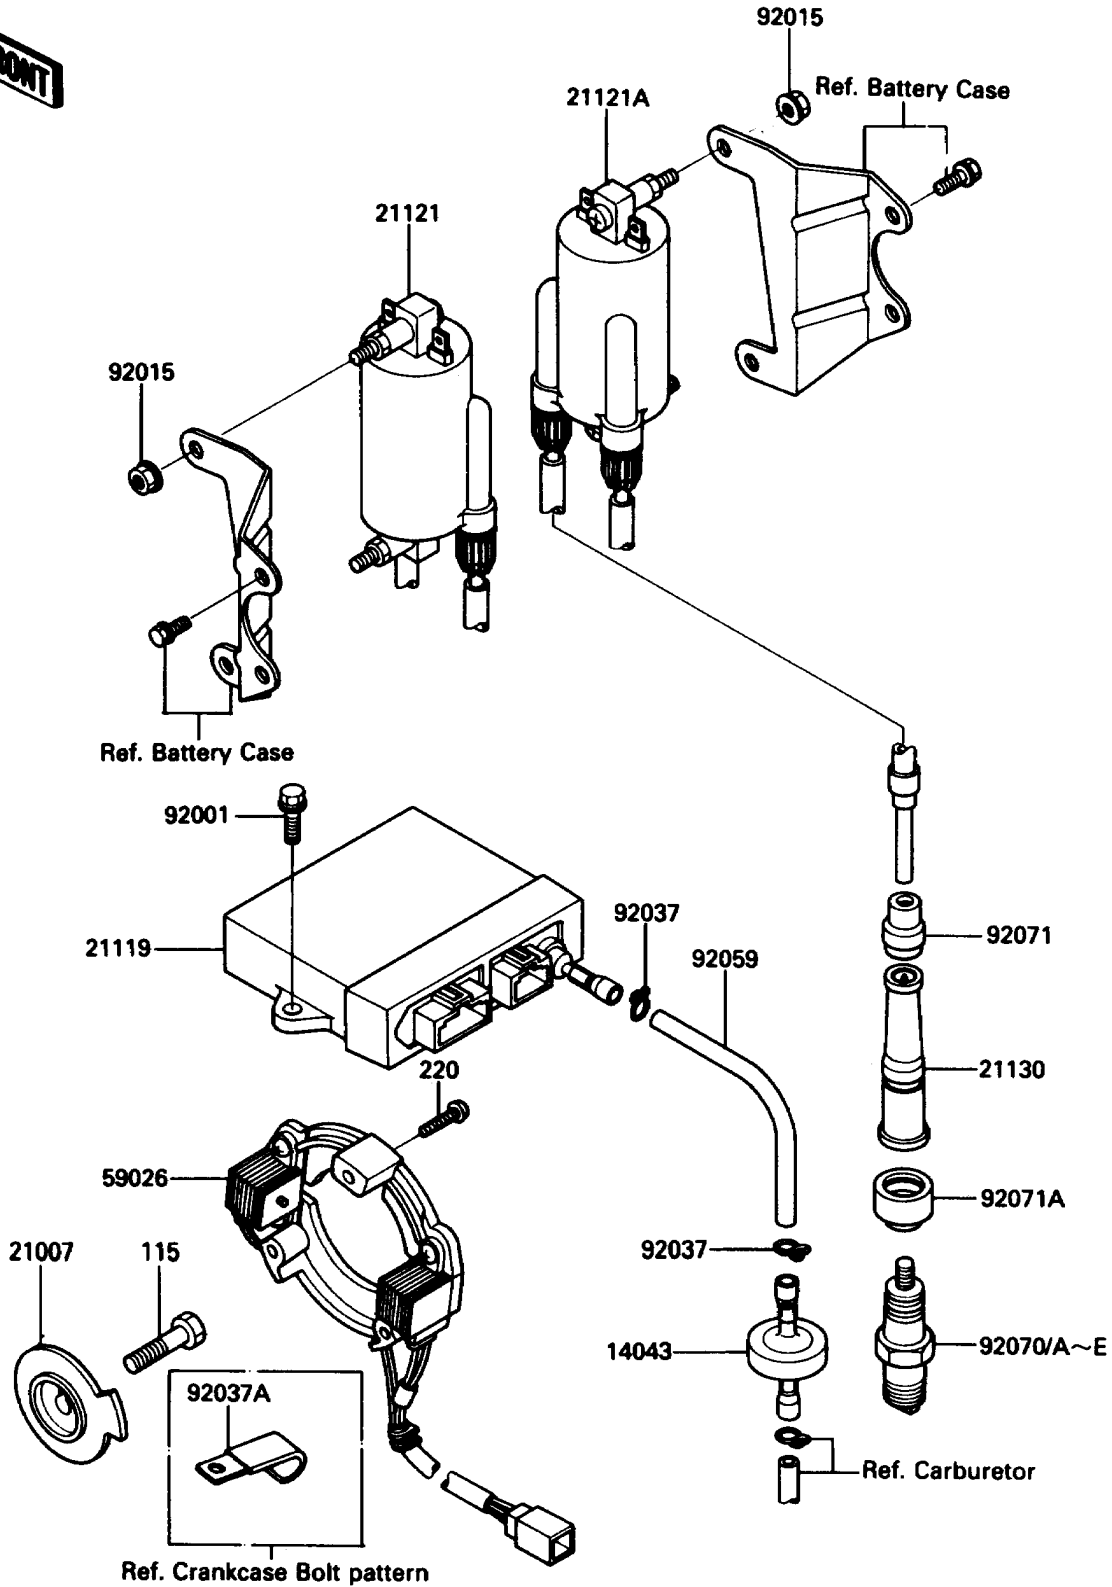

1991 Voyager XII PARTS DIAGRAM

Ignition Coil

E1830

1991 Voyager XII PARTS LIST

Ignition Coil

ITEM NAME	PART NUMBER	QUANTITY
BOLT-SMALL-UPSET,8X30 (Ref # 115)	115G0830	1
SCREW-PAN-CROS,5X25 (Ref # 220)	220B0525	3
FILTER (Ref # 14043)	14043-1060	1
ROTOR,PULSING COIL (Ref # 21007)	21007-1137	1
IGNITER (Ref # 21119)	21119-1248	1
COIL-IGNITION,#1&4 (Ref # 21121)	21121-1142	1
COIL-IGNITION,#2&3 (Ref # 21121A)	21121-1143	1
CAP-SPARK PLUG (Ref # 21130)	21130-019	4
COIL-PULSING (Ref # 59026)	59026-1082	1
BOLT,6X20 (Ref # 92001)	92001-1091	2
NUT,FLANGED,6MM (Ref # 92015)	92015-1193	4
CLAMP,TUBE (Ref # 92037)	92037-1482	2
CLAMP,WIRING HARNESS (Ref # 92037A)	92037-1539	1
TUBE,3X7X140 (Ref # 92059)	92059-1687	1
PLUG-SPARK,DPR8EA-9(NGK) (Ref # 92070)	92070-1065	4
PLUG-SPARK,DPR9EA-9(NGK) (Ref # 92070A)	92070-1068	4
PLUG-SPARK,X24EPR-U9(ND) (Ref # 92070B)		4
PLUG-SPARK,X27EPR-U9(ND) (Ref # 92070C)		4
PLUG-SPARK,X22EPR-U9(ND) (Ref # 92070D)		4
PLUG-SPARK,DPR7EA9(NGK) (Ref # 92070E)	92070-1125	4
GROMMET,HIGH TENSION (Ref # 92071)	21131-005	4
GROMMET,PLUG CAP (Ref # 92071A)	92071-1124	4