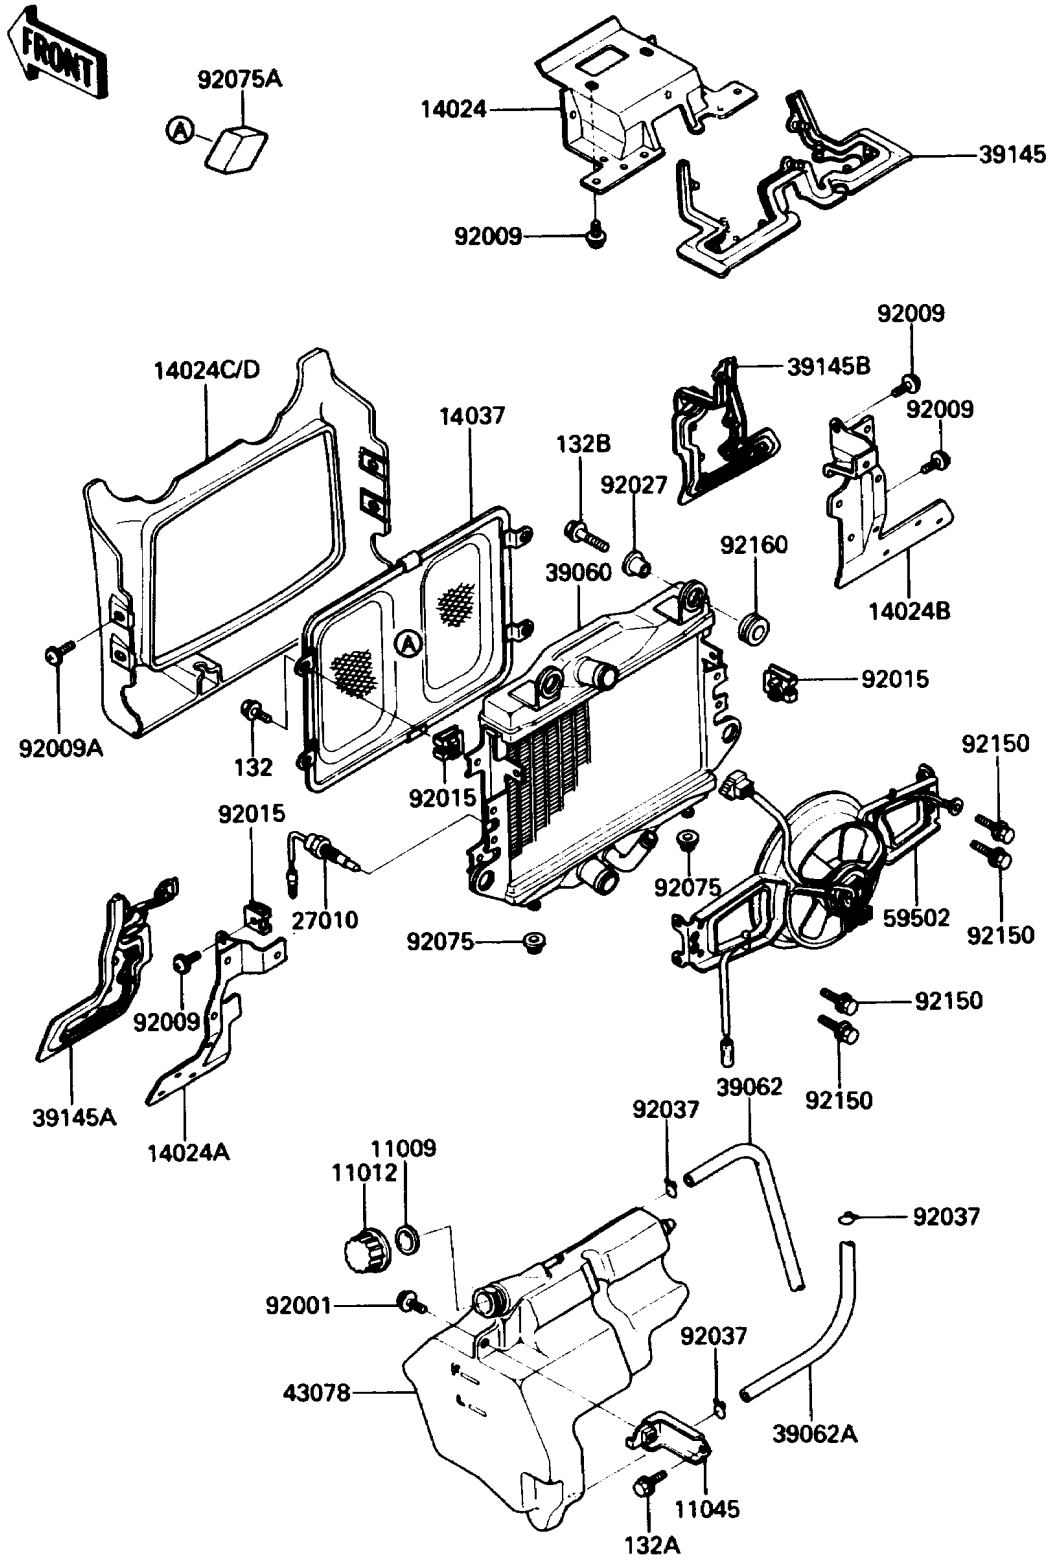

1987 Voyager XII PARTS DIAGRAM

Radiator

E3032

1987 Voyager XII PARTS LIST

Radiator

ITEM NAME	PART NUMBER	QUANTITY
BOLT-FLANGED-SMALL,6X10 (Ref # 132)	132J0610	4
BOLT-FLANGED-SMALL (Ref # 132A)	132J0612	1
BOLT-FLANGED-SMALL (Ref # 132B)	132J0825	2
GASKET,RESERVOIR TANK CAP (Ref # 11009)	11009-1145	1
CAP (Ref # 11012)	11012-1084	1
BRACKET,RESERVOIR (Ref # 11045)	11044-1744	1
COVER,RADIATOR UPP (Ref # 14024)	14024-1158	1
COVER,RADIATOR,LH (Ref # 14024A)	14024-1159	1
COVER,RADIATOR,RH (Ref # 14024B)	14024-1160	1
COVER,RADIATOR,P.B.BEIGE (Ref # 14024D)	14024-1293-X8	1
SCREEN (Ref # 14037)	14037-1076	1
SWITCH,FAN (Ref # 27010)	27010-1180	1
RADIATOR (Ref # 39060)	39060-1066	1
HOSE-COOLING (Ref # 39062)	39062-1075	1
HOSE-COOLING,5.5X10.5X1160 (Ref # 39062A)	39062-1155	1
TRIM-SEAL (Ref # 39145)	39145-1061	1
TRIM-SEAL,COVER,LH (Ref # 39145A)	39145-1063	1
TRIM-SEAL,COVER,RH (Ref # 39145B)	39145-1065	1
RESERVOIR (Ref # 43078)	43078-1067	1
FAN-ASSY (Ref # 59502)	59502-1060	1
BOLT,W/WASHER,6X12 (Ref # 92001)	92001-1516	1
SCREW,6X18,BLACK (Ref # 92009)	92009-1181	6
SCREW,6X14,BLACK (Ref # 92009A)	92009-1308	4
NUT (Ref # 92015)	92015-1487	6
COLLAR,L=14 (Ref # 92027)	92027-1134	4
CLAMP,TUBE (Ref # 92037)	92037-147	3
DAMPER,RADIATOR GUARD (Ref # 92075)	92075-1469	2
DAMPER,SCREEN (Ref # 92075A)	92075-1981	1
BOLT,6X12 (Ref # 92150)	92150-1186	4

1987 Voyager XII PARTS LIST

Radiator

ITEM NAME	PART NUMBER	QUANTITY
DAMPER (Ref # 92160)	92160-1007	4