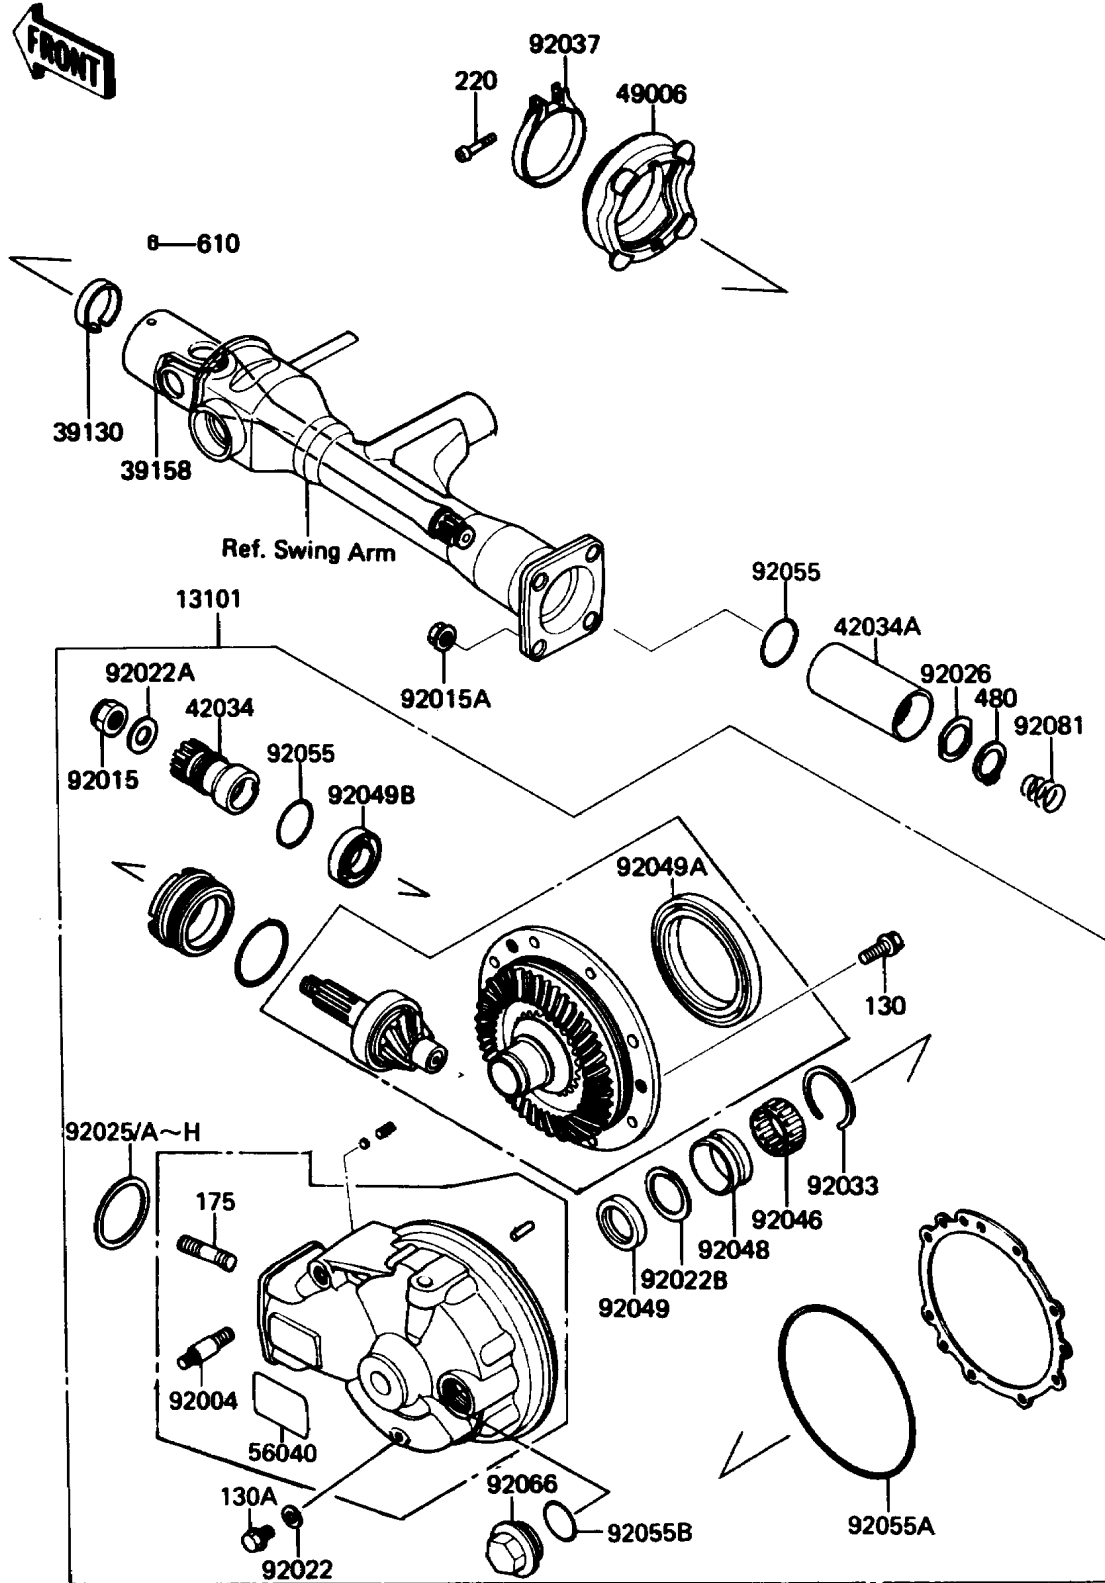

1987 Voyager XII PARTS DIAGRAM

Drive Shaft/Final Gear

E3132

1987 Voyager XII PARTS LIST

Drive Shaft/Final Gear

ITEM NAME	PART NUMBER	QUANTITY
BOLT-FLANGED (Ref # 130)	130P0825	8
BOLT-FLANGED (Ref # 130A)	130X0812	1
BOLT-STUD-FINE (Ref # 175)	175G1025	4
GEAR-ASSY,M.SILVER (Ref # 13101)	13101-1156-7J	1
SPRING-LEAF (Ref # 39130)	39130-1002	1
SHAFT-ASSY-DRIVE (Ref # 39158)	39158-1058	1
COUPLING (Ref # 42034)	42034-1085	1
COUPLING,PROPELLER SHAFT,OUTER (Ref # 42034A)	42034-1092	1
BOOT (Ref # 49006)	49006-1188	1
LABEL-WARNING,OIL (Ref # 56040)	56040-1230	1
STUD,RR SHOCKABSORBER (Ref # 92004)	92004-1047	1
NUT,16MM (Ref # 92015)	92015-1059	1
NUT,FLANGED,10MM (Ref # 92015A)	92015-1180	4
WASHER,8.2X16X1 (Ref # 92022)	92022-1086	1
WASHER,16X32X3.2 (Ref # 92022A)	92022-1105	1
WASHER,39X49.5X1 (Ref # 92022B)	92022-1294	1
SHIM,T=0.10 (Ref # 92025)	92025-1733	AR
SHIM,T=0.15 (Ref # 92025A)	92025-1734	AR
SHIM,T=0.50 (Ref # 92025B)	92025-1735	AR
SHIM,T=0.60 (Ref # 92025C)	92025-1736	AR
SHIM,T=0.70 (Ref # 92025D)	92025-1737	AR
SHIM,T=0.80 (Ref # 92025E)	92025-1738	AR
SHIM,T=0.90 (Ref # 92025F)	92025-1739	AR
SHIM,T=1.00 (Ref # 92025G)	92025-1740	AR
SHIM,T=1.20 (Ref # 92025H)	92025-1741	AR
SPACER,PROPELLER SHAFT (Ref # 92026)	92026-1085	1
RING-SNAP,52MM (Ref # 92033)	92033-1074	1
CLAMP,BOOT FITTING (Ref # 92037)	92037-1112	1
BEARING-NEEDLE,KTV384620E01 C3 (Ref # 92046)	92046-1057	1

1987 Voyager XII PARTS LIST

Drive Shaft/Final Gear

ITEM NAME	PART NUMBER	QUANTITY
RACE,ORT465021E01 (Ref # 92048)	92048-1019	1
SEAL-OIL,S-35477HS (Ref # 92049)	92049-1025	1
SEAL-OIL,S-831009HS (Ref # 92049A)	92049-1034	2
SEAL-OIL (Ref # 92049B)	92049-1248	1
RING-O,ID=32.7 (Ref # 92055)	92055-1037	2
RING-O,ID=150.4 (Ref # 92055A)	92055-1039	1
RING-O,35.8MM (Ref # 92055B)	92055-1281	1
PLUG,OIL FILLER CAP,M.SILVER (Ref # 92066)	92066-1006-7J	1
SPRING,PROPELLER SHAFT (Ref # 92081)	92081-1183	1
SCREW-PAN-CROS (Ref # 220)	220B0430	1
CIRCLIP-TYPE-C,26MM (Ref # 480)	480J2600	1
ROLLER,4X6 (Ref # 610)	610A0406	1