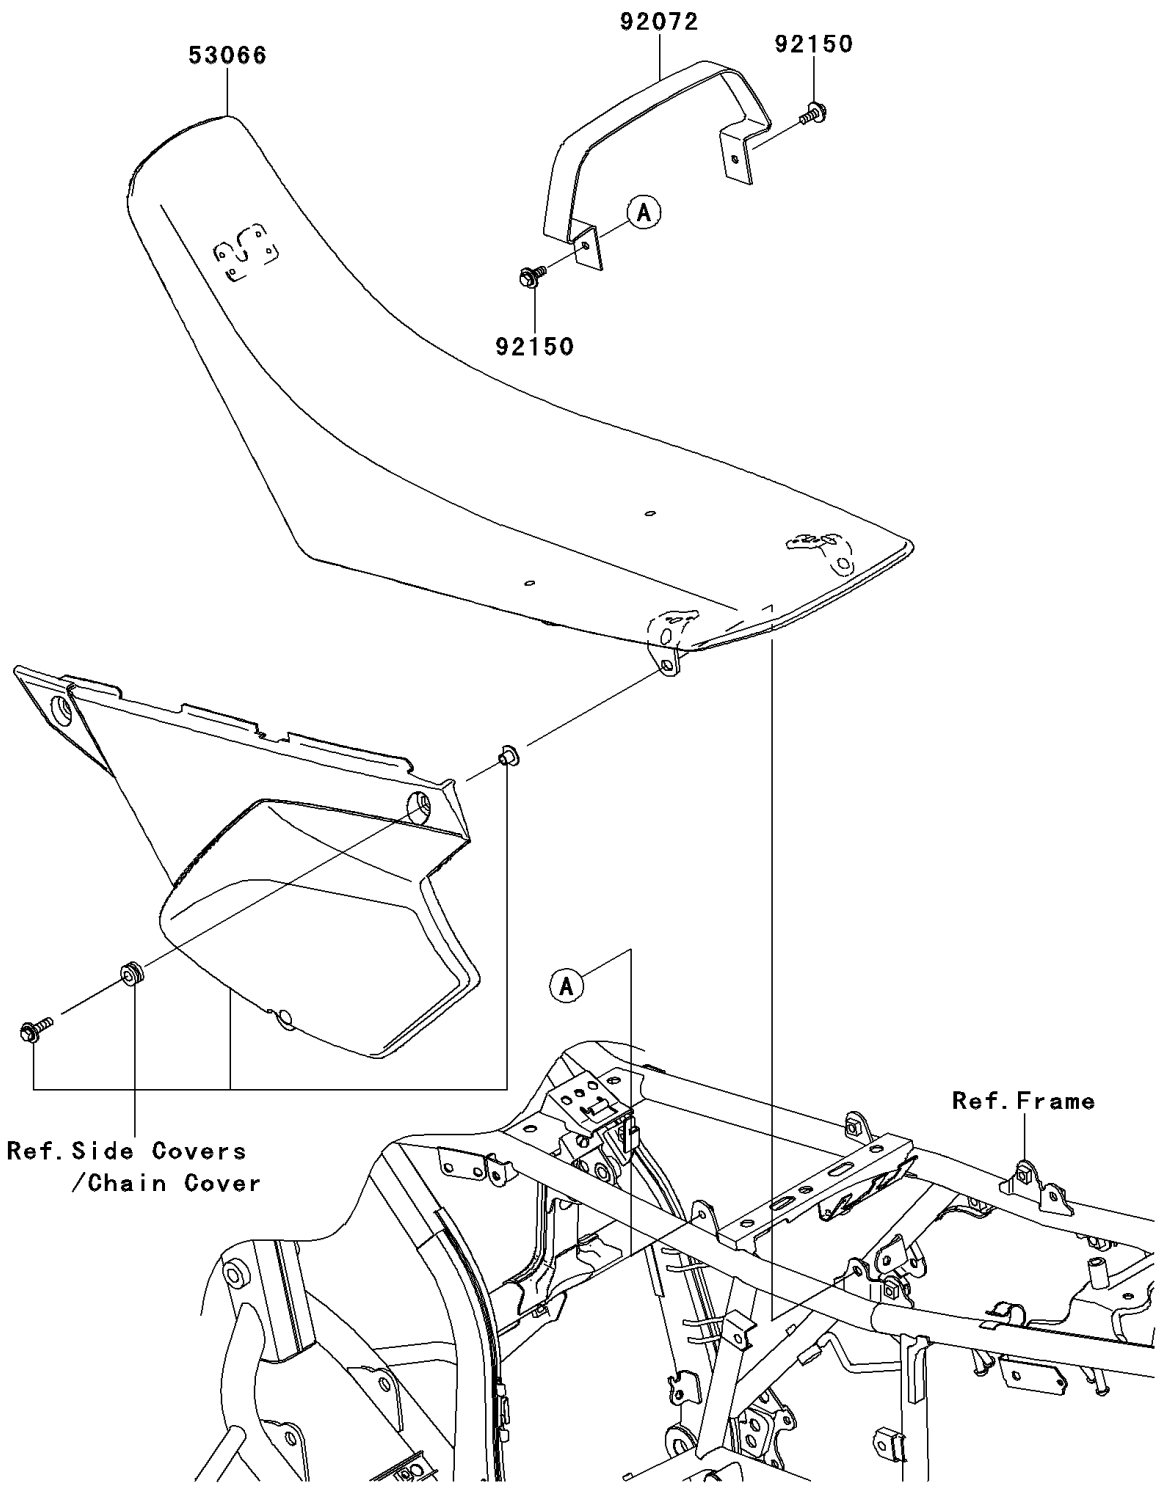

2012 KLX® 250S PARTS DIAGRAM

Seat

F2510

2012 KLX® 250S PARTS LIST

Seat

ITEM NAME	PART NUMBER	QUANTITY
SEAT-ASSY,DUAL,BLACK (Ref # 53066)	53066-0221-MA	1
BAND,SEAT,BLACK (Ref # 92072)	92072-0130-MA	1
BOLT,FLANGED,6X16 (Ref # 92150)	92150-1506	2