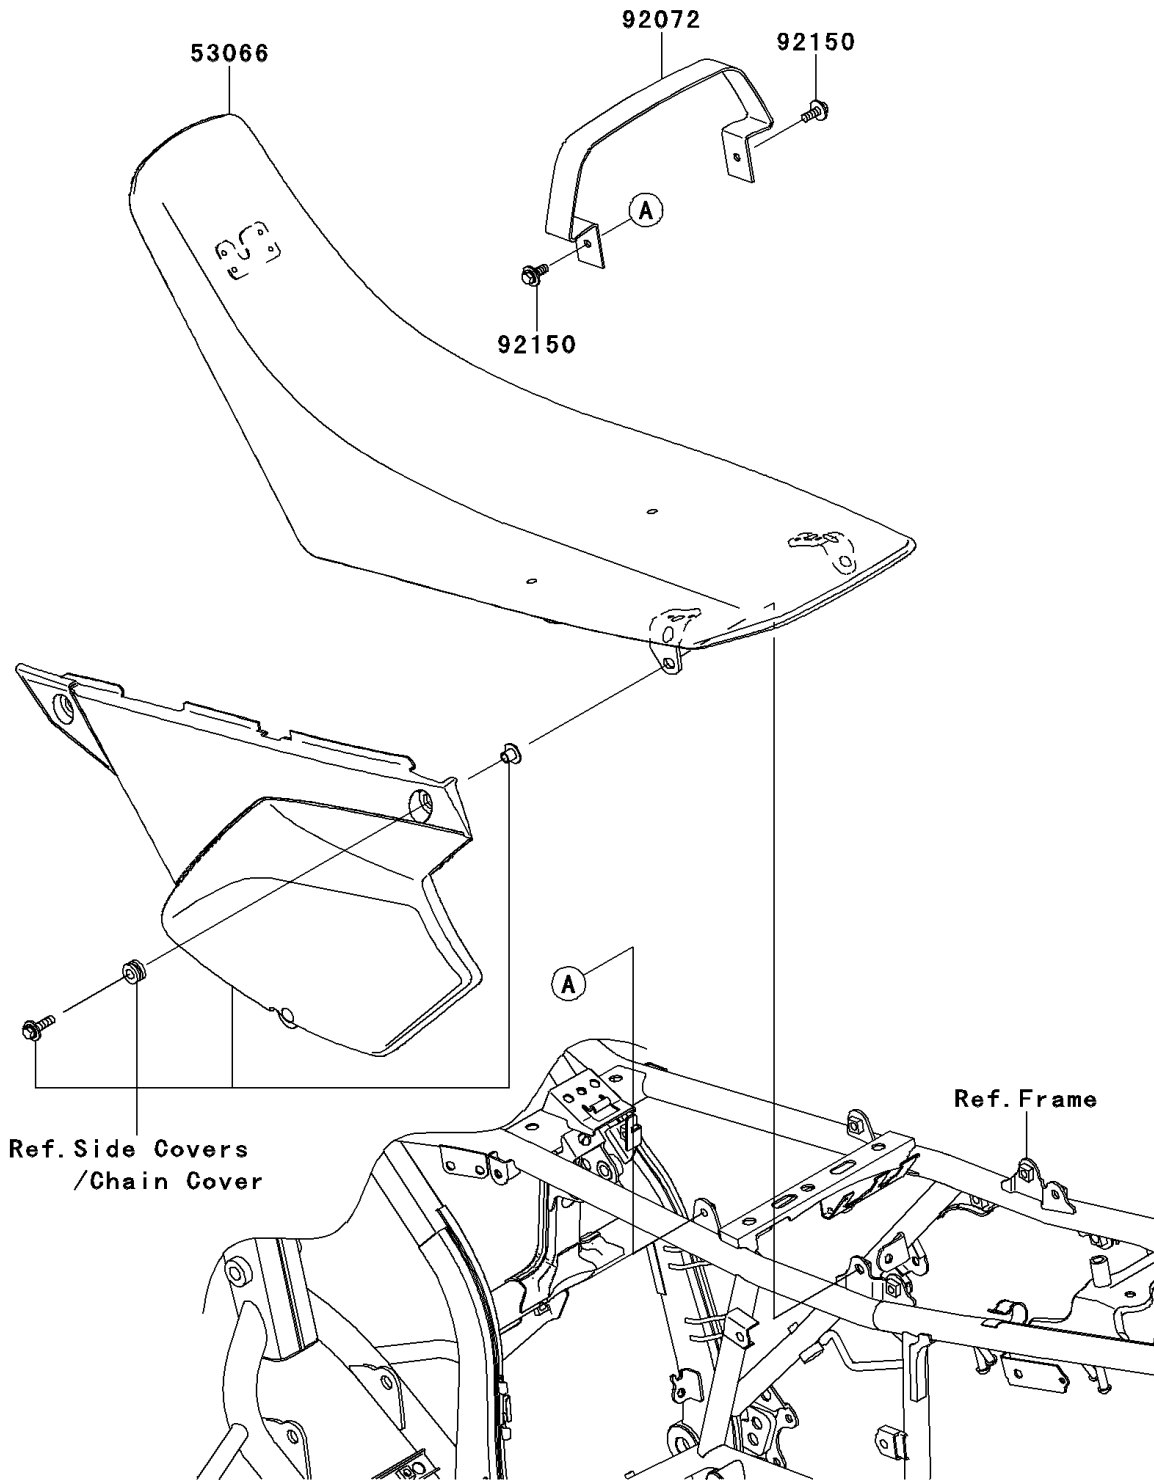

2012 KLX® 250S PARTS DIAGRAM

Seat

F2510

2012 KLX® 250S PARTS LIST

Seat

ITEM NAME	PART NUMBER	QUANTITY
SEAT-ASSY,DUAL,BLACK (Ref # 53066)	53066-0221-MA	1
BAND,SEAT,BLACK (Ref # 92072)	92072-0130-MA	1
BOLT,FLANGED,6X16 (Ref # 92150)	92150-1506	2