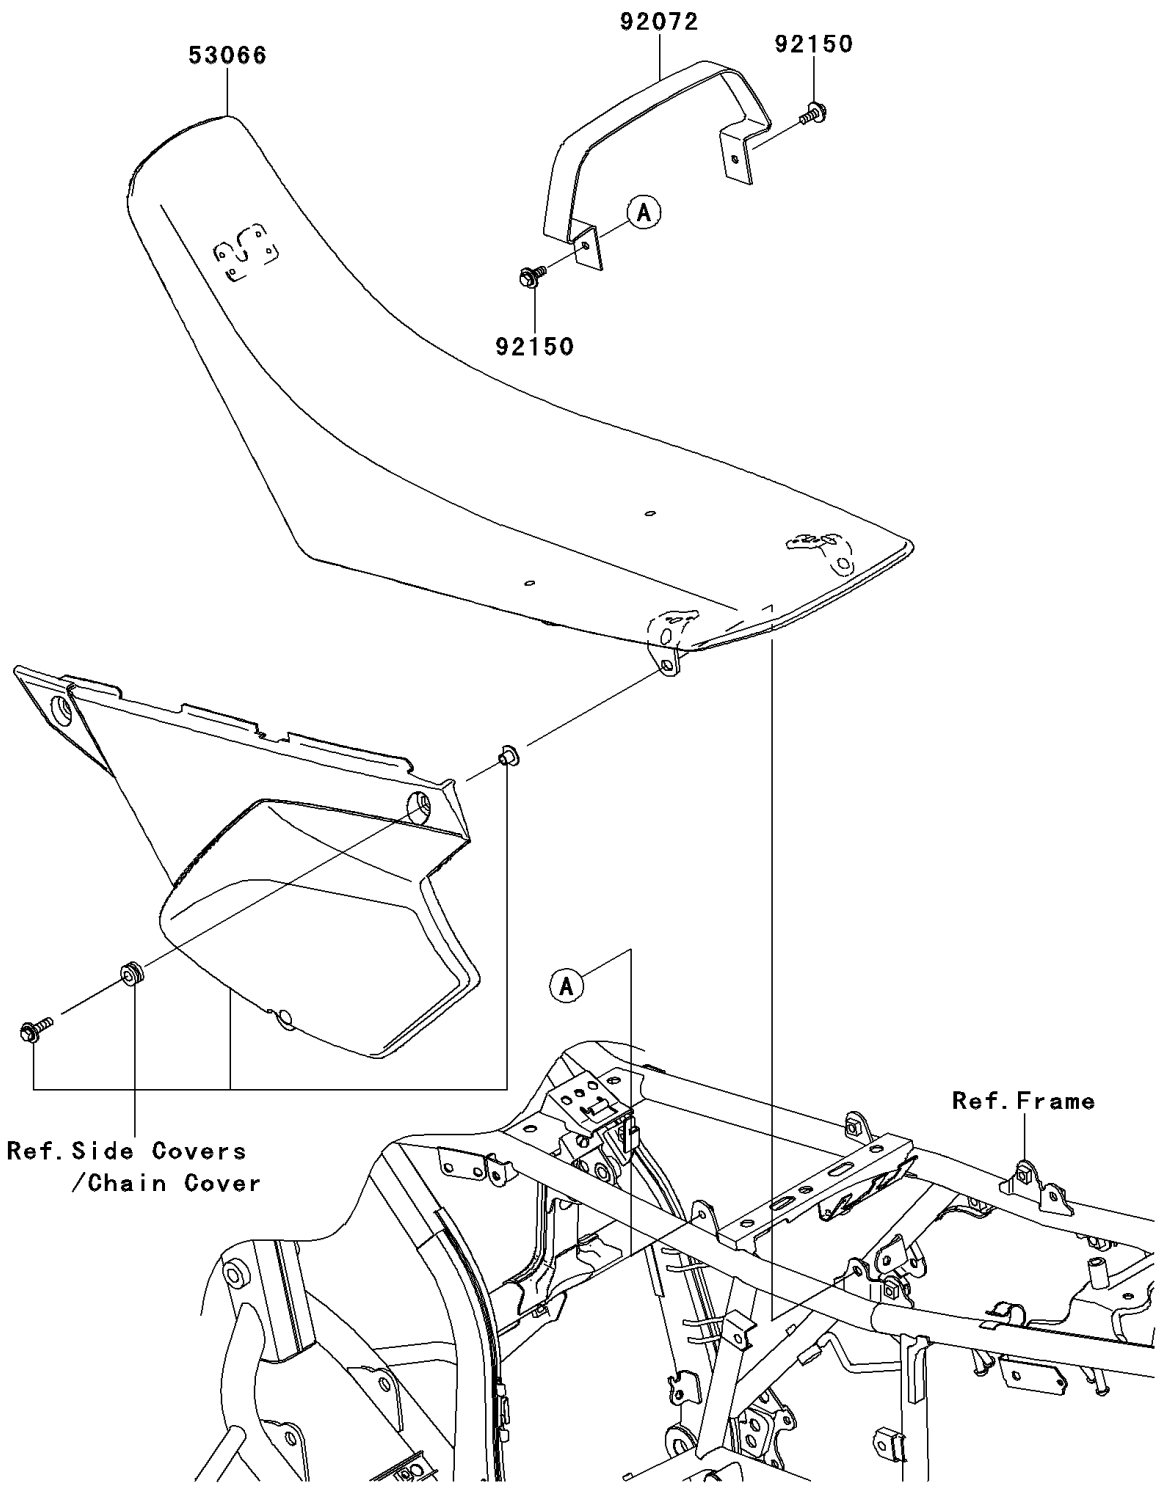

# 2012 KLX® 250S PARTS DIAGRAM

Seat

F2510

## 2012 KLX® 250S PARTS LIST

### Seat

ITEM NAME	PART NUMBER	QUANTITY
SEAT-ASSY,DUAL,BLACK (Ref # 53066)	53066-0221-MA	1
BAND,SEAT,BLACK (Ref # 92072)	92072-0130-MA	1
BOLT,FLANGED,6X16 (Ref # 92150)	92150-1506	2