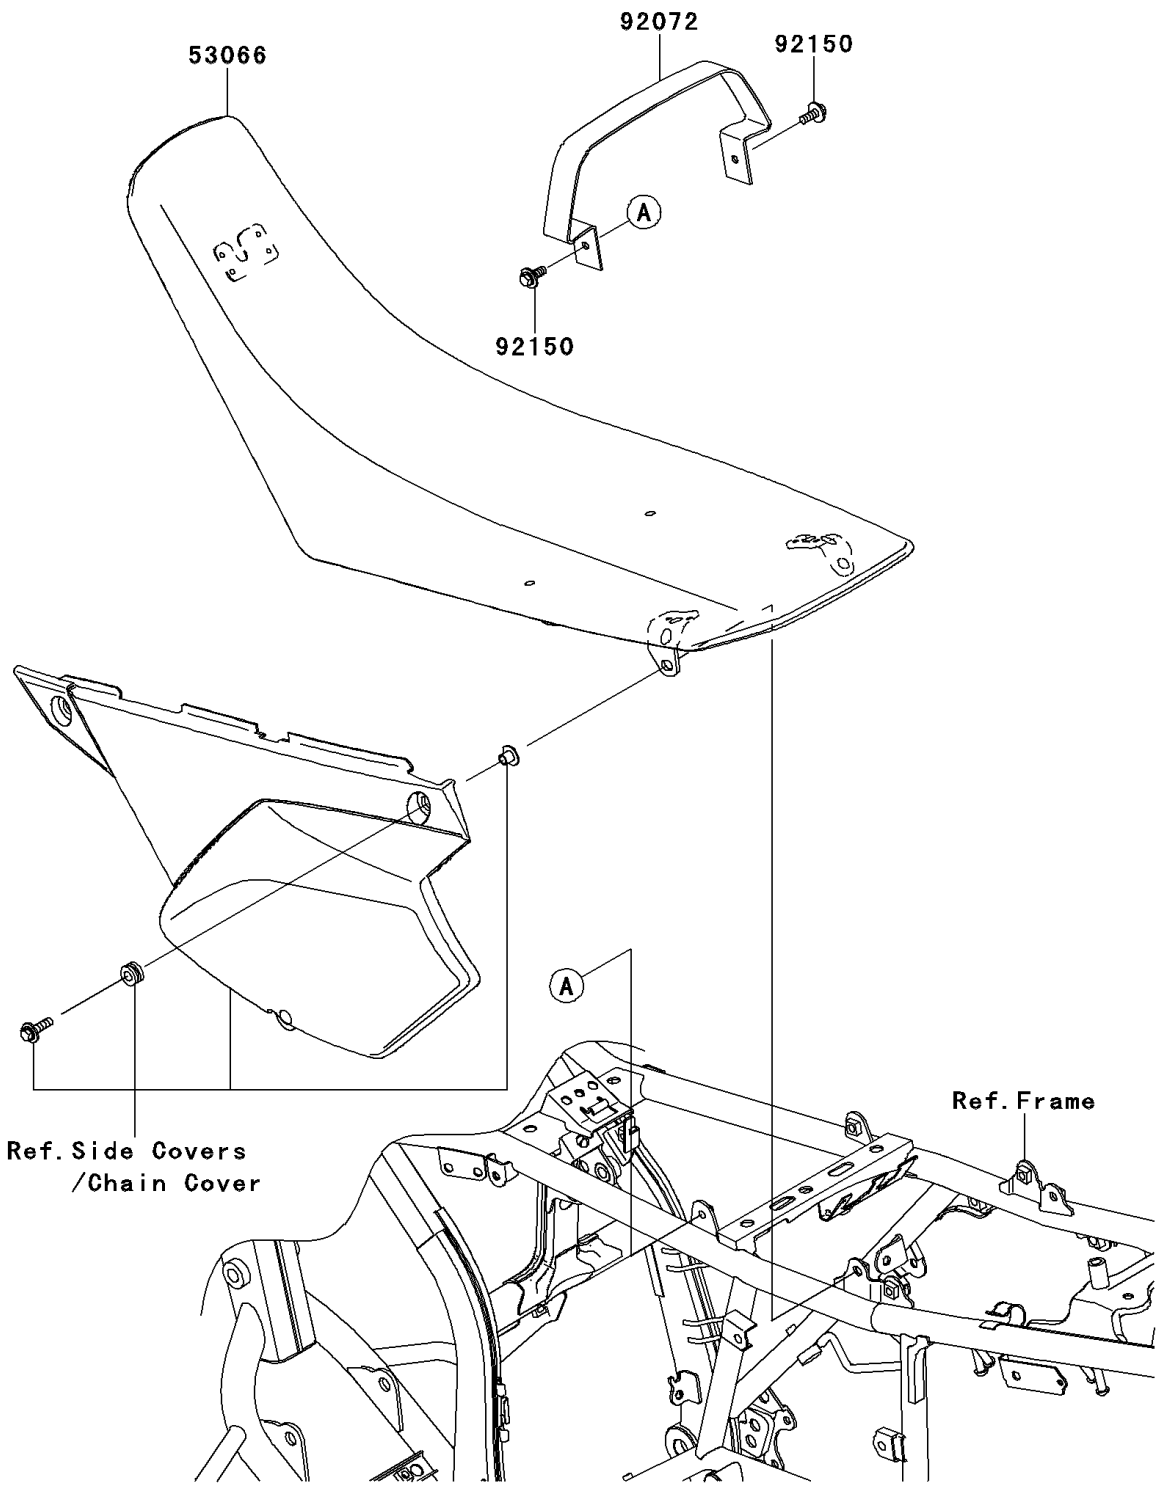

2013 KLX® 250S PARTS DIAGRAM

Seat

F2510

2013 KLX® 250S PARTS LIST

Seat

ITEM NAME	PART NUMBER	QUANTITY
SEAT-ASSY,DUAL,BLACK (Ref # 53066)	53066-0221-MA	1
BAND,SEAT,BLACK (Ref # 92072)	92072-0130-MA	1
BOLT,FLANGED,6X16 (Ref # 92150)	92150-1506	2