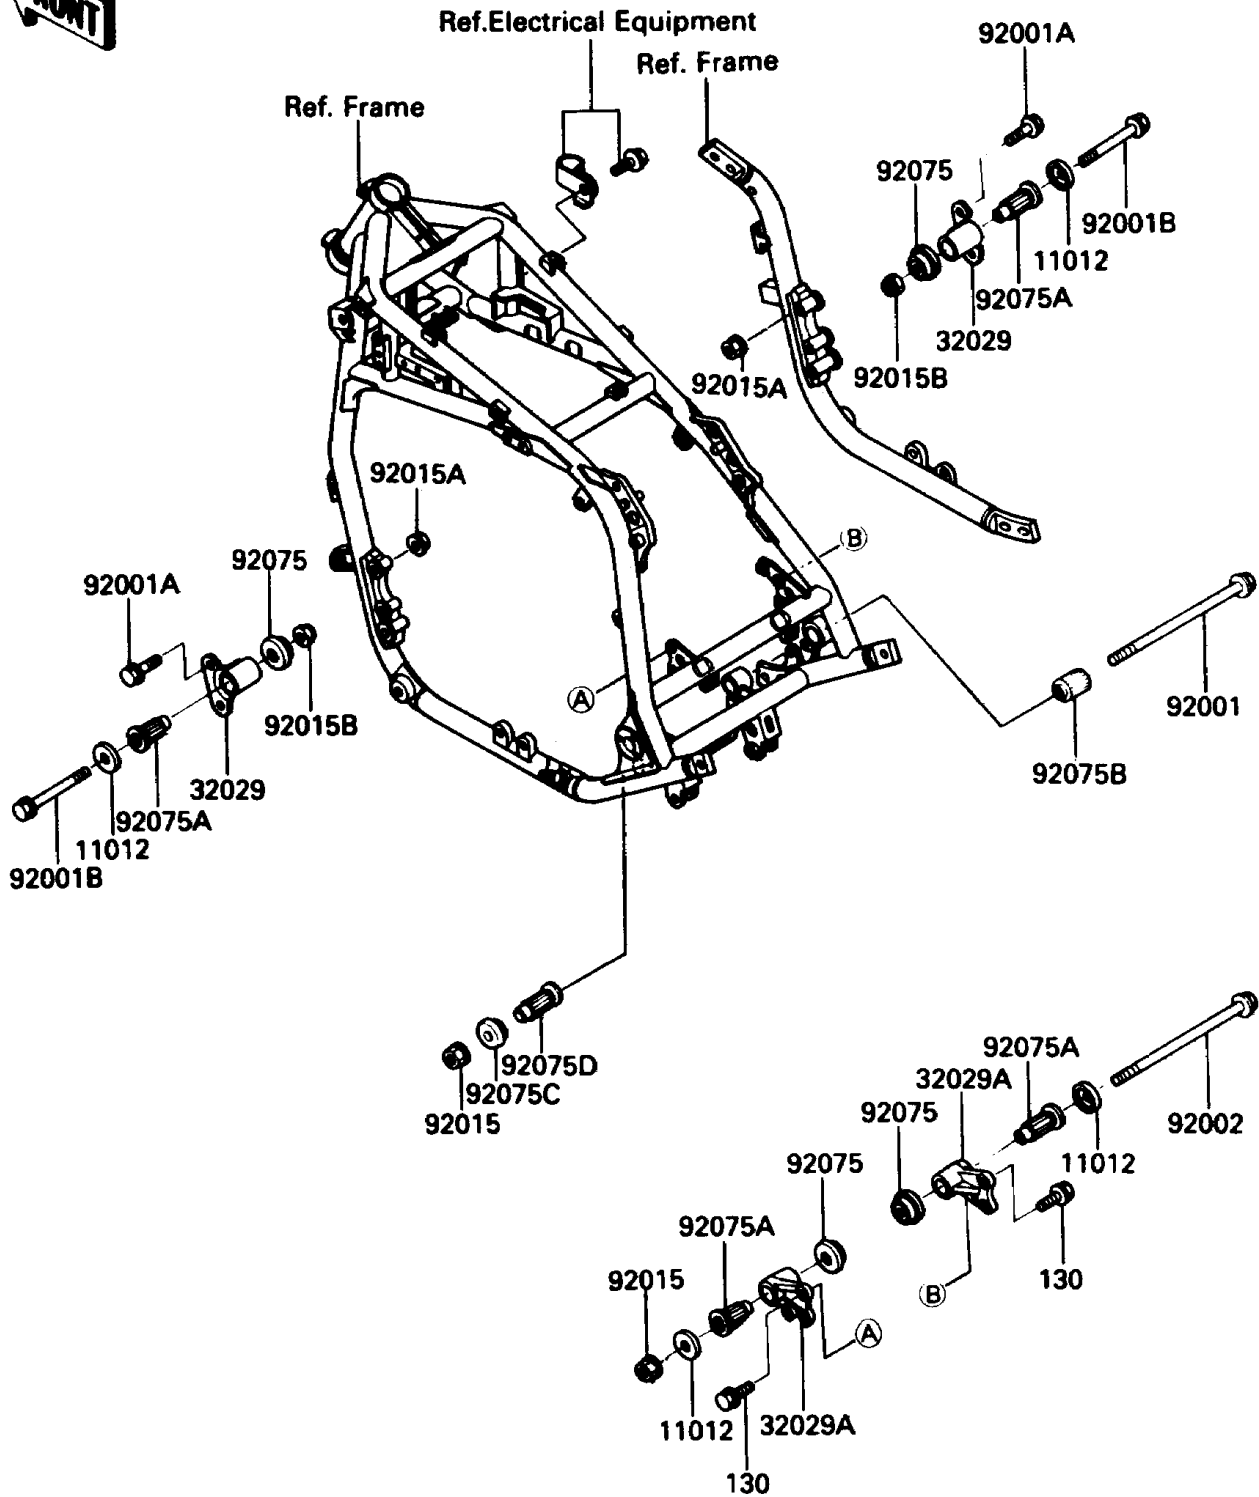

1987 Voyager XII PARTS DIAGRAM

Frame Fitting

F2131-0232

1987 Voyager XII PARTS LIST

Frame Fitting

ITEM NAME	PART NUMBER	QUANTITY
BOLT-FLANGED,8X20 (Ref # 130)	130J0820	4
CAP,ENGINE BRACKET (Ref # 11012)	11012-1228	4
BRACKET-ENGINE,FR (Ref # 32029)	32029-1445	2
BRACKET-ENGINE,RR,UPP (Ref # 32029A)	32029-1446	2
BOLT,FLANGED,10X255,BLACK (Ref # 92001)	92001-1566	1
BOLT,FLANGED,8X45 (Ref # 92001A)	92001-1613	4
BOLT,FLANGED,10X105,BLACK (Ref # 92001B)	92001-1751	2
BOLT,10X300 (Ref # 92002)	92002-1196	1
NUT,FLANGED,10MM (Ref # 92015)	92015-1180	2
NUT,FLANGED,8MM,BLACK (Ref # 92015A)	92015-1183	4
NUT,LOCK,10MM,BLACK (Ref # 92015B)	92015-1189	2
DAMPER,ENGINE MOUNT,SIDE (Ref # 92075)	92075-1274	4
DAMPER,ENGINE MOUNT,MAIN (Ref # 92075A)	92075-1377	4
DAMPER,ENGINE MOUNT (Ref # 92075B)	92075-1733	1
DAMPER,ENGINE BRACKET (Ref # 92075C)	92075-1738	1
DAMPER,ENGINE MOUNT,MAIN (Ref # 92075D)	92075-1739	1