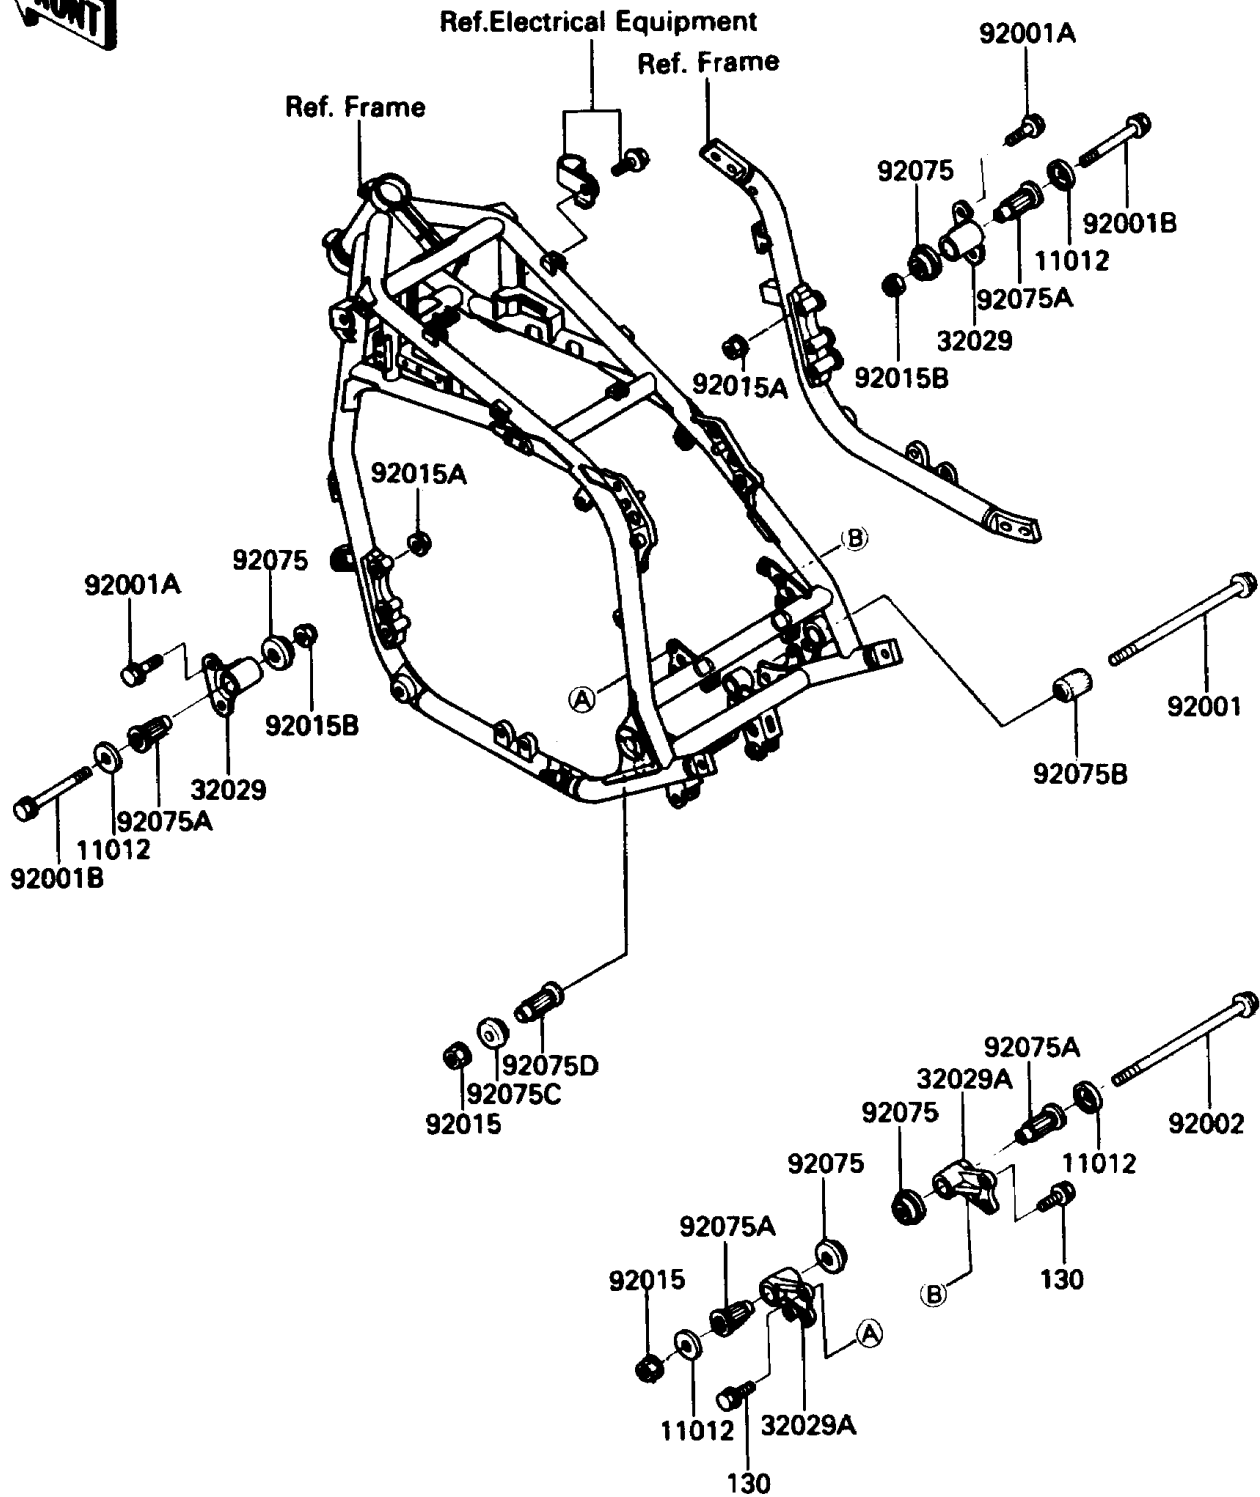

1987 Voyager XII PARTS DIAGRAM

Frame Fitting

F2131-0232

1987 Voyager XII PARTS LIST

Frame Fitting

ITEM NAME	PART NUMBER	QUANTITY
BOLT-FLANGED,8X20 (Ref # 130)	130J0820	4
CAP,ENGINE BRACKET (Ref # 11012)	11012-1228	4
BRACKET-ENGINE,FR (Ref # 32029)	32029-1445	2
BRACKET-ENGINE,RR,UPP (Ref # 32029A)	32029-1446	2
BOLT,FLANGED,10X255,BLACK (Ref # 92001)	92001-1566	1
BOLT,FLANGED,8X45 (Ref # 92001A)	92001-1613	4
BOLT,FLANGED,10X105,BLACK (Ref # 92001B)	92001-1751	2
BOLT,10X300 (Ref # 92002)	92002-1196	1
NUT,FLANGED,10MM (Ref # 92015)	92015-1180	2
NUT,FLANGED,8MM,BLACK (Ref # 92015A)	92015-1183	4
NUT,LOCK,10MM,BLACK (Ref # 92015B)	92015-1189	2
DAMPER,ENGINE MOUNT,SIDE (Ref # 92075)	92075-1274	4
DAMPER,ENGINE MOUNT,MAIN (Ref # 92075A)	92075-1377	4
DAMPER,ENGINE MOUNT (Ref # 92075B)	92075-1733	1
DAMPER,ENGINE BRACKET (Ref # 92075C)	92075-1738	1
DAMPER,ENGINE MOUNT,MAIN (Ref # 92075D)	92075-1739	1