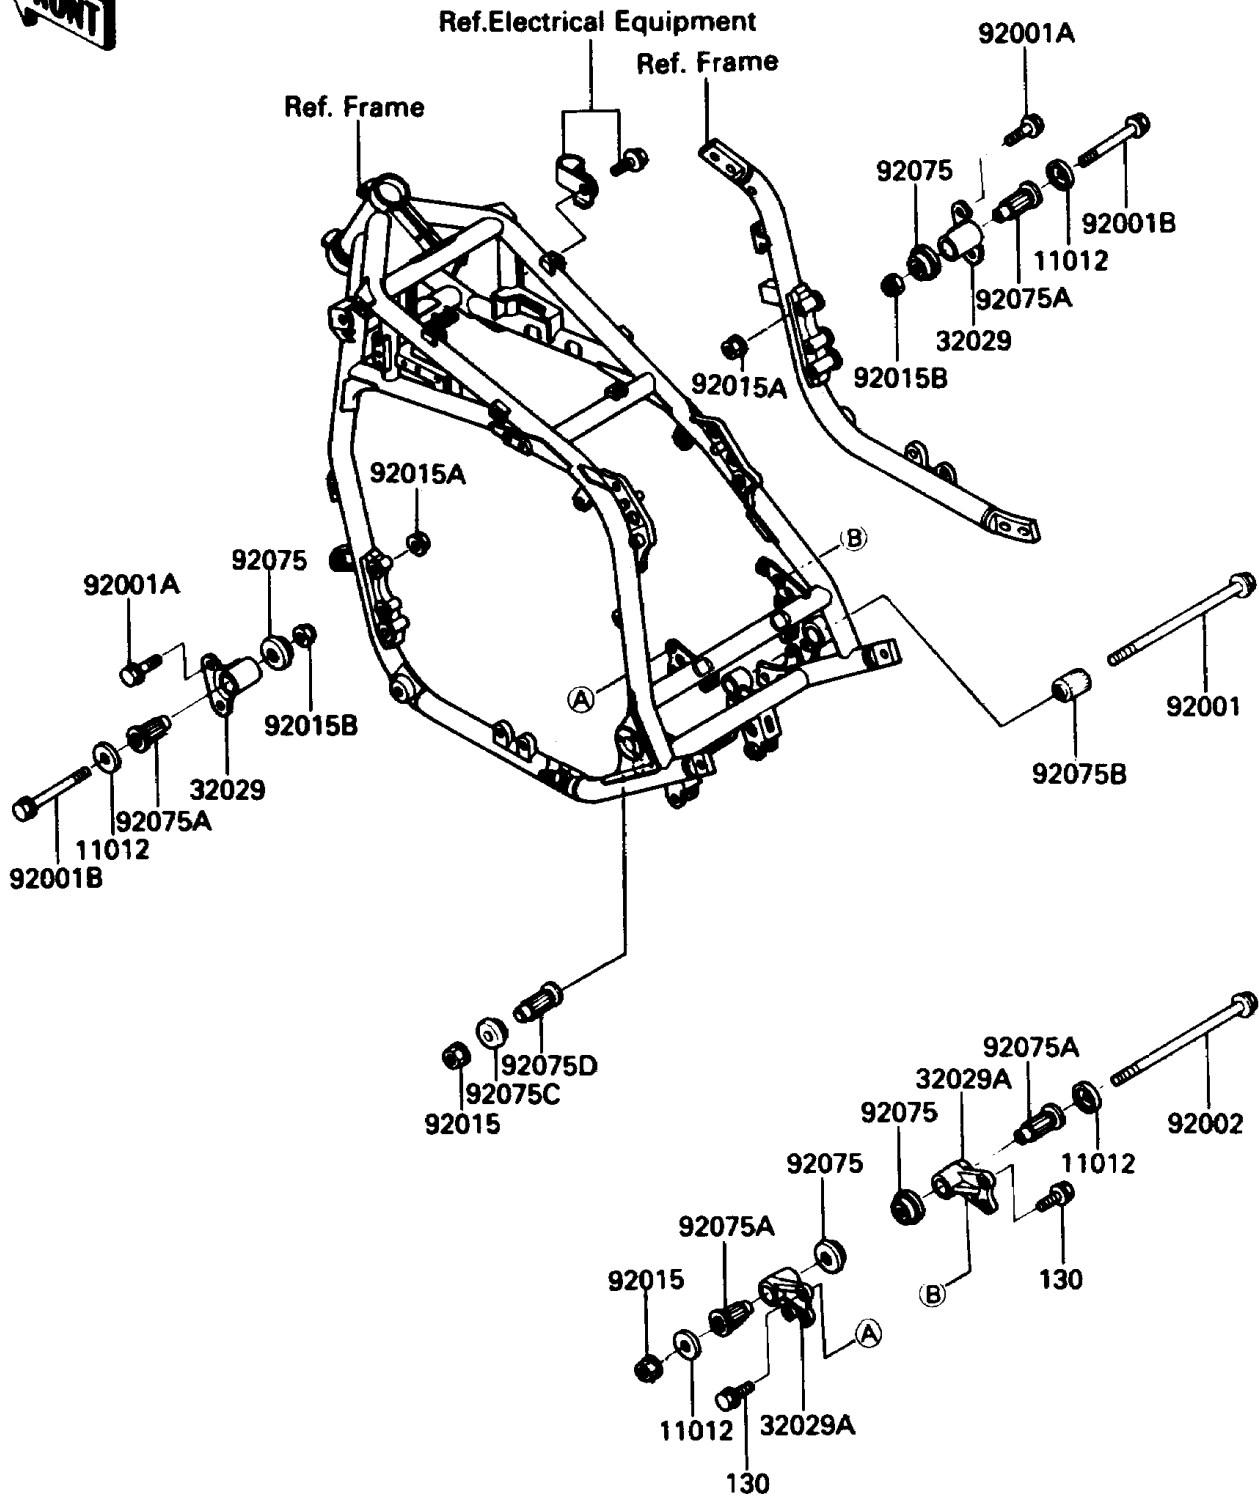

1988 Voyager XII PARTS DIAGRAM

Frame Fitting

F2131-0232

1988 Voyager XII PARTS LIST

Frame Fitting

ITEM NAME	PART NUMBER	QUANTITY
BOLT-FLANGED,8X20 (Ref # 130)	130J0820	4
CAP,ENGINE BRACKET (Ref # 11012)	11012-1228	4
BRACKET-ENGINE,FR (Ref # 32029)	32029-1445	2
BRACKET-ENGINE,RR,UPP (Ref # 32029A)	32029-1446	2
BOLT,FLANGED,10X255,BLACK (Ref # 92001)	92001-1566	1
BOLT,FLANGED,8X45 (Ref # 92001A)	92001-1613	4
BOLT,FLANGED,10X105,BLACK (Ref # 92001B)	92001-1751	2
BOLT,10X300 (Ref # 92002)	92002-1196	1
NUT,FLANGED,10MM (Ref # 92015)	92015-1180	2
NUT,FLANGED,8MM,BLACK (Ref # 92015A)	92015-1183	4
NUT,LOCK,10MM,BLACK (Ref # 92015B)	92015-1189	2
DAMPER,ENGINE MOUNT,SIDE (Ref # 92075)	92075-1274	4
DAMPER,ENGINE MOUNT,MAIN (Ref # 92075A)	92075-1377	4
DAMPER,ENGINE MOUNT (Ref # 92075B)	92075-1733	1
DAMPER,ENGINE BRACKET (Ref # 92075C)	92075-1738	1
DAMPER,ENGINE MOUNT,MAIN (Ref # 92075D)	92075-1739	1