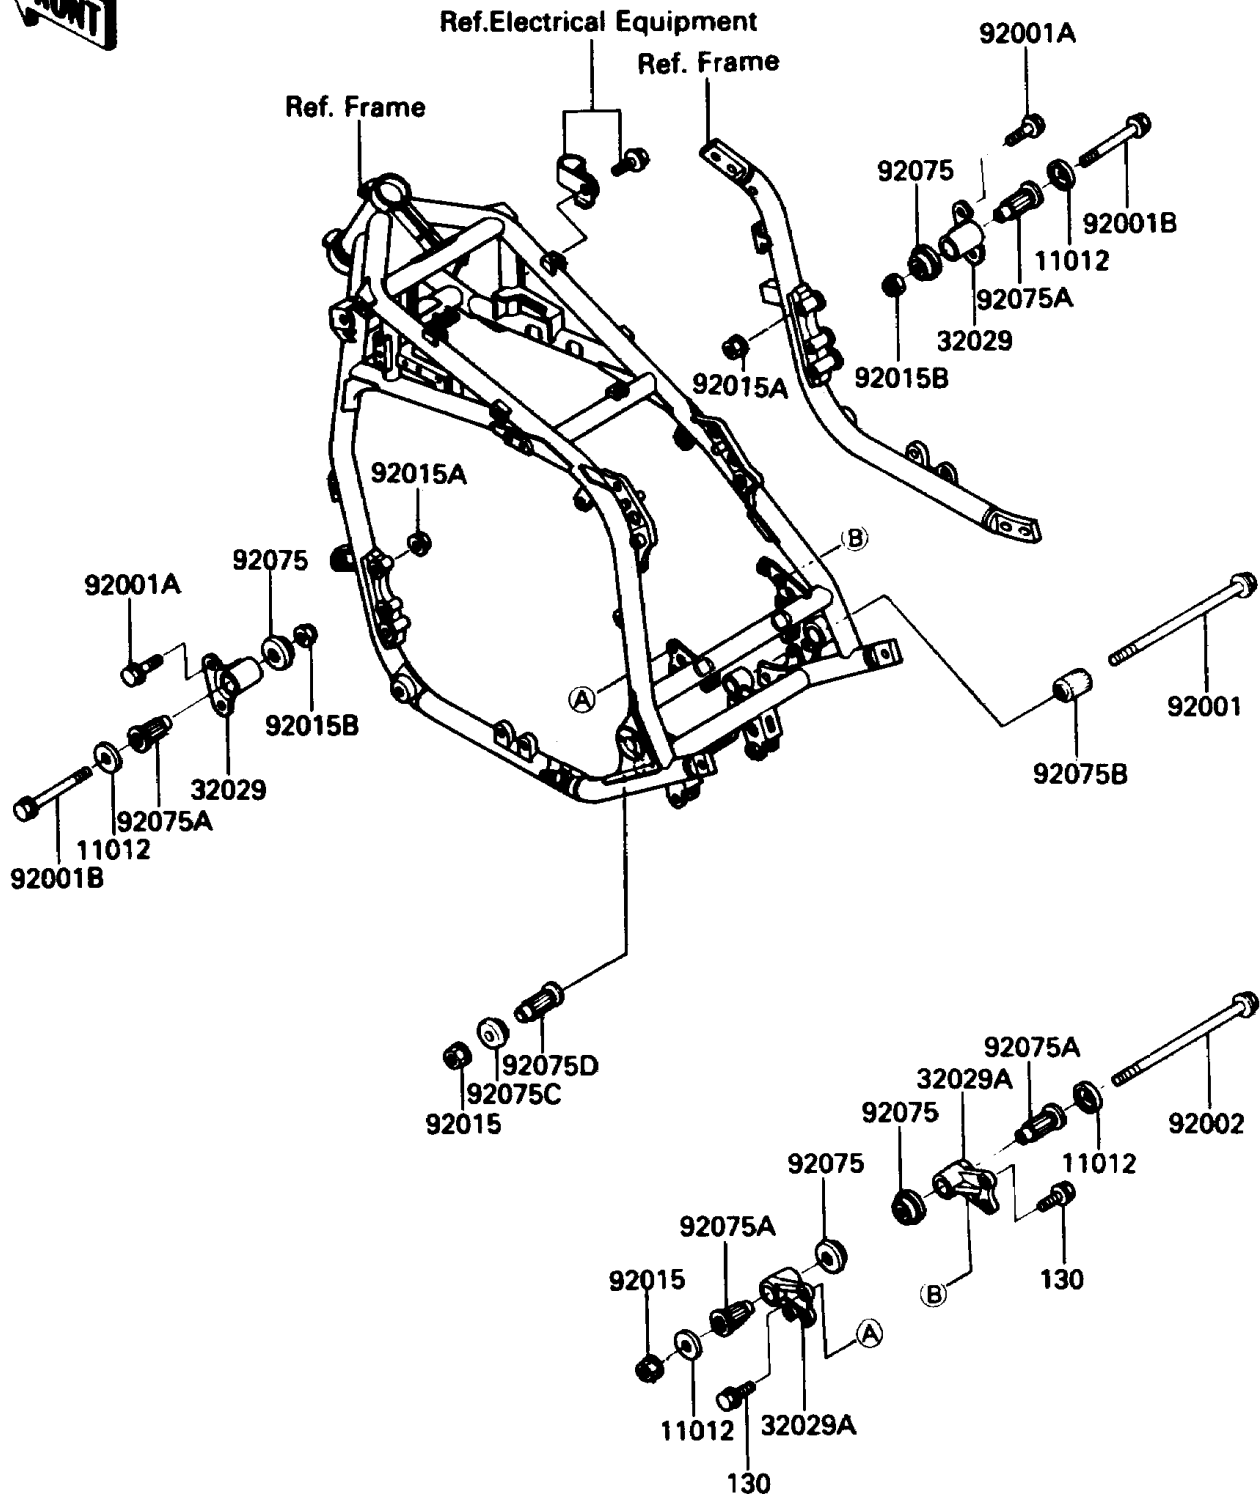

1988 Voyager XII PARTS DIAGRAM

Frame Fitting

F2131-0232

1988 Voyager XII PARTS LIST

Frame Fitting

ITEM NAME	PART NUMBER	QUANTITY
BOLT-FLANGED,8X20 (Ref # 130)	130J0820	4
CAP,ENGINE BRACKET (Ref # 11012)	11012-1228	4
BRACKET-ENGINE,FR (Ref # 32029)	32029-1445	2
BRACKET-ENGINE,RR,UPP (Ref # 32029A)	32029-1446	2
BOLT,FLANGED,10X255,BLACK (Ref # 92001)	92001-1566	1
BOLT,FLANGED,8X45 (Ref # 92001A)	92001-1613	4
BOLT,FLANGED,10X105,BLACK (Ref # 92001B)	92001-1751	2
BOLT,10X300 (Ref # 92002)	92002-1196	1
NUT,FLANGED,10MM (Ref # 92015)	92015-1180	2
NUT,FLANGED,8MM,BLACK (Ref # 92015A)	92015-1183	4
NUT,LOCK,10MM,BLACK (Ref # 92015B)	92015-1189	2
DAMPER,ENGINE MOUNT,SIDE (Ref # 92075)	92075-1274	4
DAMPER,ENGINE MOUNT,MAIN (Ref # 92075A)	92075-1377	4
DAMPER,ENGINE MOUNT (Ref # 92075B)	92075-1733	1
DAMPER,ENGINE BRACKET (Ref # 92075C)	92075-1738	1
DAMPER,ENGINE MOUNT,MAIN (Ref # 92075D)	92075-1739	1