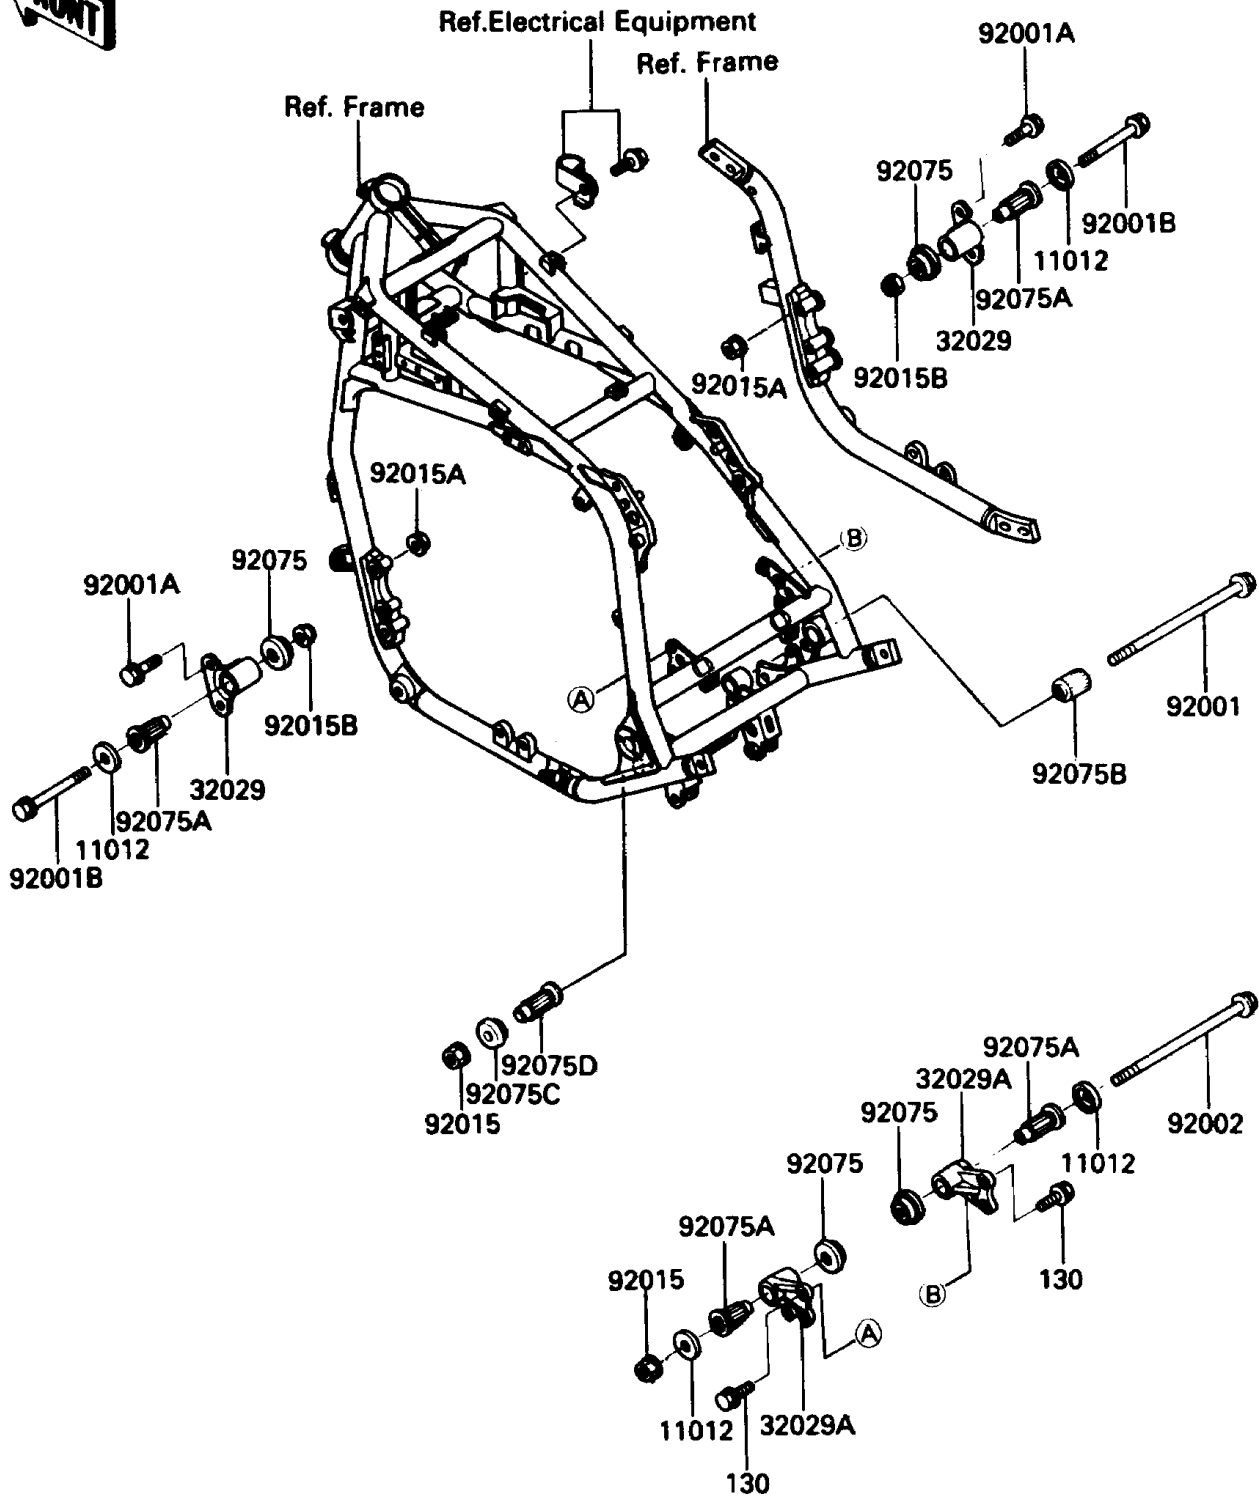

1989 Voyager XII PARTS DIAGRAM

Frame Fitting

F2131-0232

1989 Voyager XII PARTS LIST

Frame Fitting

ITEM NAME	PART NUMBER	QUANTITY
BOLT-FLANGED,8X20 (Ref # 130)	130J0820	4
CAP,ENGINE BRACKET (Ref # 11012)	11012-1228	4
BRACKET-ENGINE,FR (Ref # 32029)	32029-1445	2
BRACKET-ENGINE,RR,UPP (Ref # 32029A)	32029-1446	2
BOLT,FLANGED,10X255,BLACK (Ref # 92001)	92001-1566	1
BOLT,FLANGED,8X45 (Ref # 92001A)	92001-1613	4
BOLT,FLANGED,10X105,BLACK (Ref # 92001B)	92001-1751	2
BOLT,10X300 (Ref # 92002)	92002-1196	1
NUT,FLANGED,10MM (Ref # 92015)	92015-1180	2
NUT,FLANGED,8MM,BLACK (Ref # 92015A)	92015-1183	4
NUT,LOCK,10MM,BLACK (Ref # 92015B)	92015-1189	2
DAMPER,ENGINE MOUNT,SIDE (Ref # 92075)	92075-1274	4
DAMPER,ENGINE MOUNT,MAIN (Ref # 92075A)	92075-1377	4
DAMPER,ENGINE MOUNT (Ref # 92075B)	92075-1733	1
DAMPER,ENGINE BRACKET (Ref # 92075C)	92075-1738	1
DAMPER,ENGINE MOUNT,MAIN (Ref # 92075D)	92075-1739	1