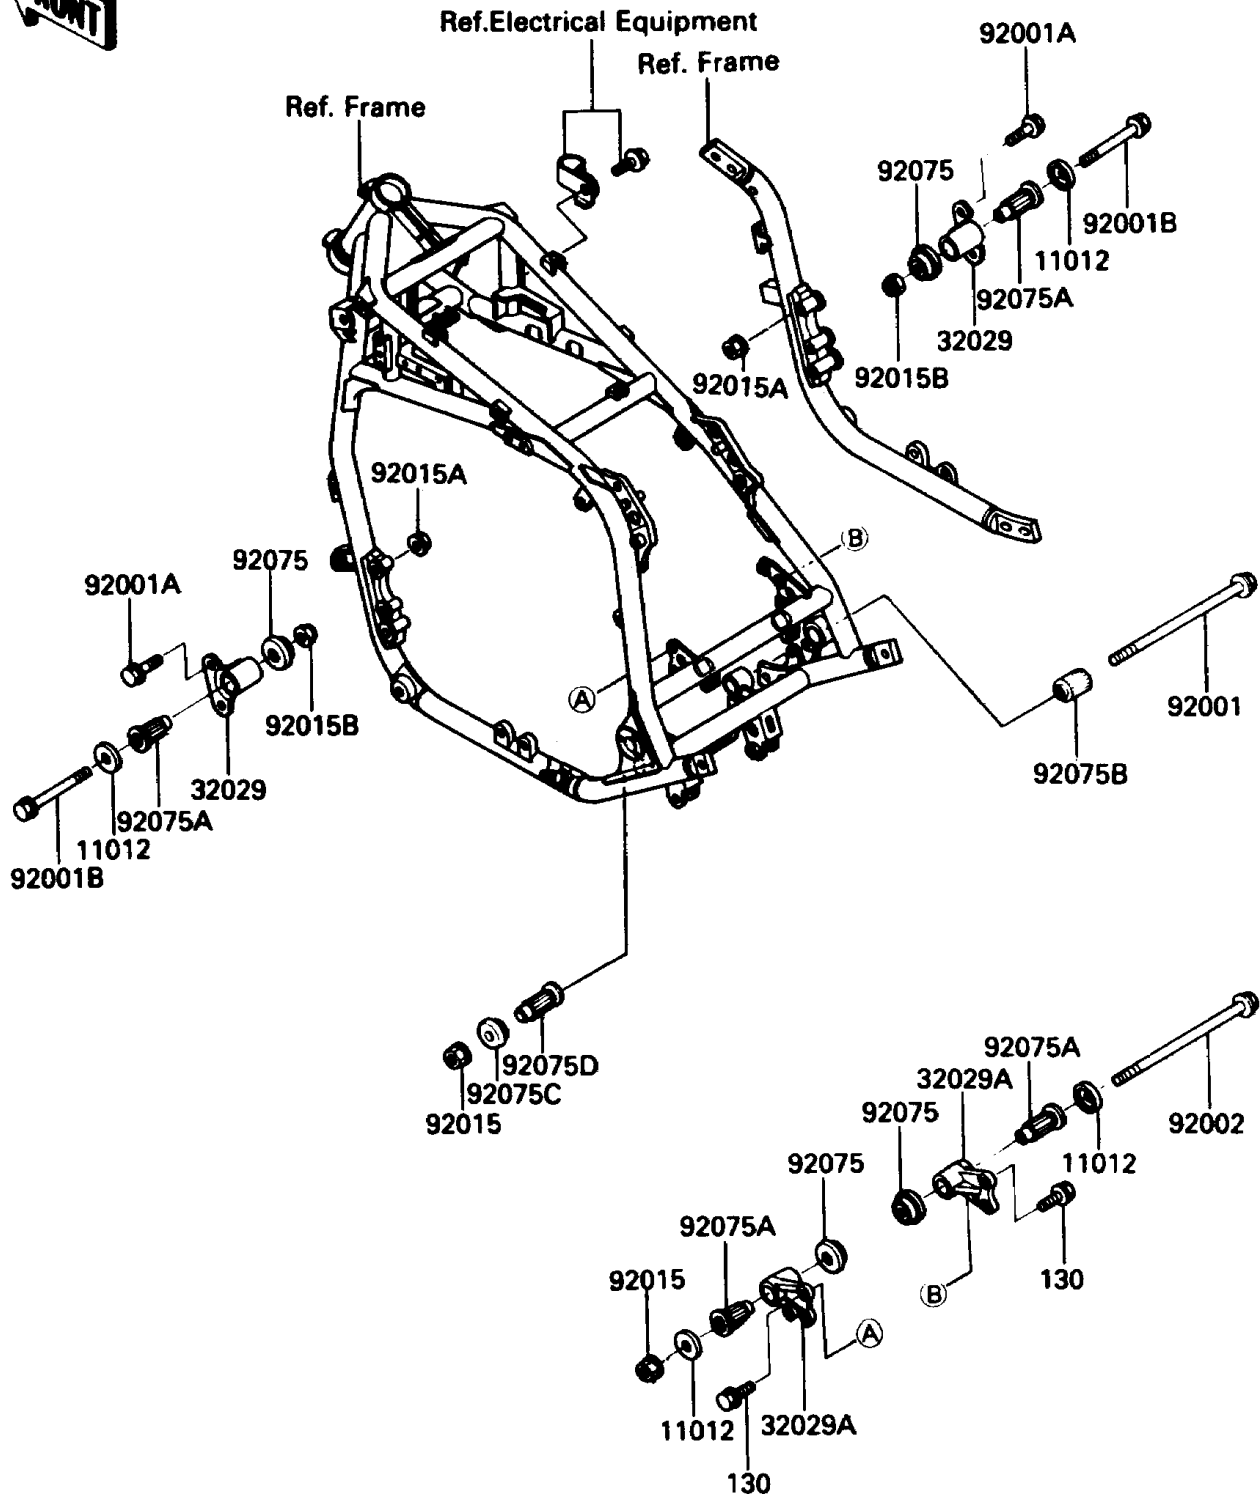

1991 Voyager XII PARTS DIAGRAM

Frame Fitting

F2131-0232

1991 Voyager XII PARTS LIST

Frame Fitting

ITEM NAME	PART NUMBER	QUANTITY
BOLT-FLANGED,8X20 (Ref # 130)	130J0820	4
CAP,ENGINE BRACKET (Ref # 11012)	11012-1228	4
BRACKET-ENGINE,FR (Ref # 32029)	32029-1445	2
BRACKET-ENGINE,RR,UPP (Ref # 32029A)	32029-1446	2
BOLT,FLANGED,10X255,BLACK (Ref # 92001)	92001-1566	1
BOLT,FLANGED,8X45 (Ref # 92001A)	92001-1613	4
BOLT,FLANGED,10X105,BLACK (Ref # 92001B)	92001-1751	2
BOLT,10X300 (Ref # 92002)	92002-1196	1
NUT,FLANGED,10MM (Ref # 92015)	92015-1180	2
NUT,FLANGED,8MM,BLACK (Ref # 92015A)	92015-1183	4
NUT,LOCK,10MM,BLACK (Ref # 92015B)	92015-1189	2
DAMPER,ENGINE MOUNT,SIDE (Ref # 92075)	92075-1274	4
DAMPER,ENGINE MOUNT,MAIN (Ref # 92075A)	92075-1377	4
DAMPER,ENGINE MOUNT (Ref # 92075B)	92075-1733	1
DAMPER,ENGINE BRACKET (Ref # 92075C)	92075-1738	1
DAMPER,ENGINE MOUNT,MAIN (Ref # 92075D)	92075-1739	1