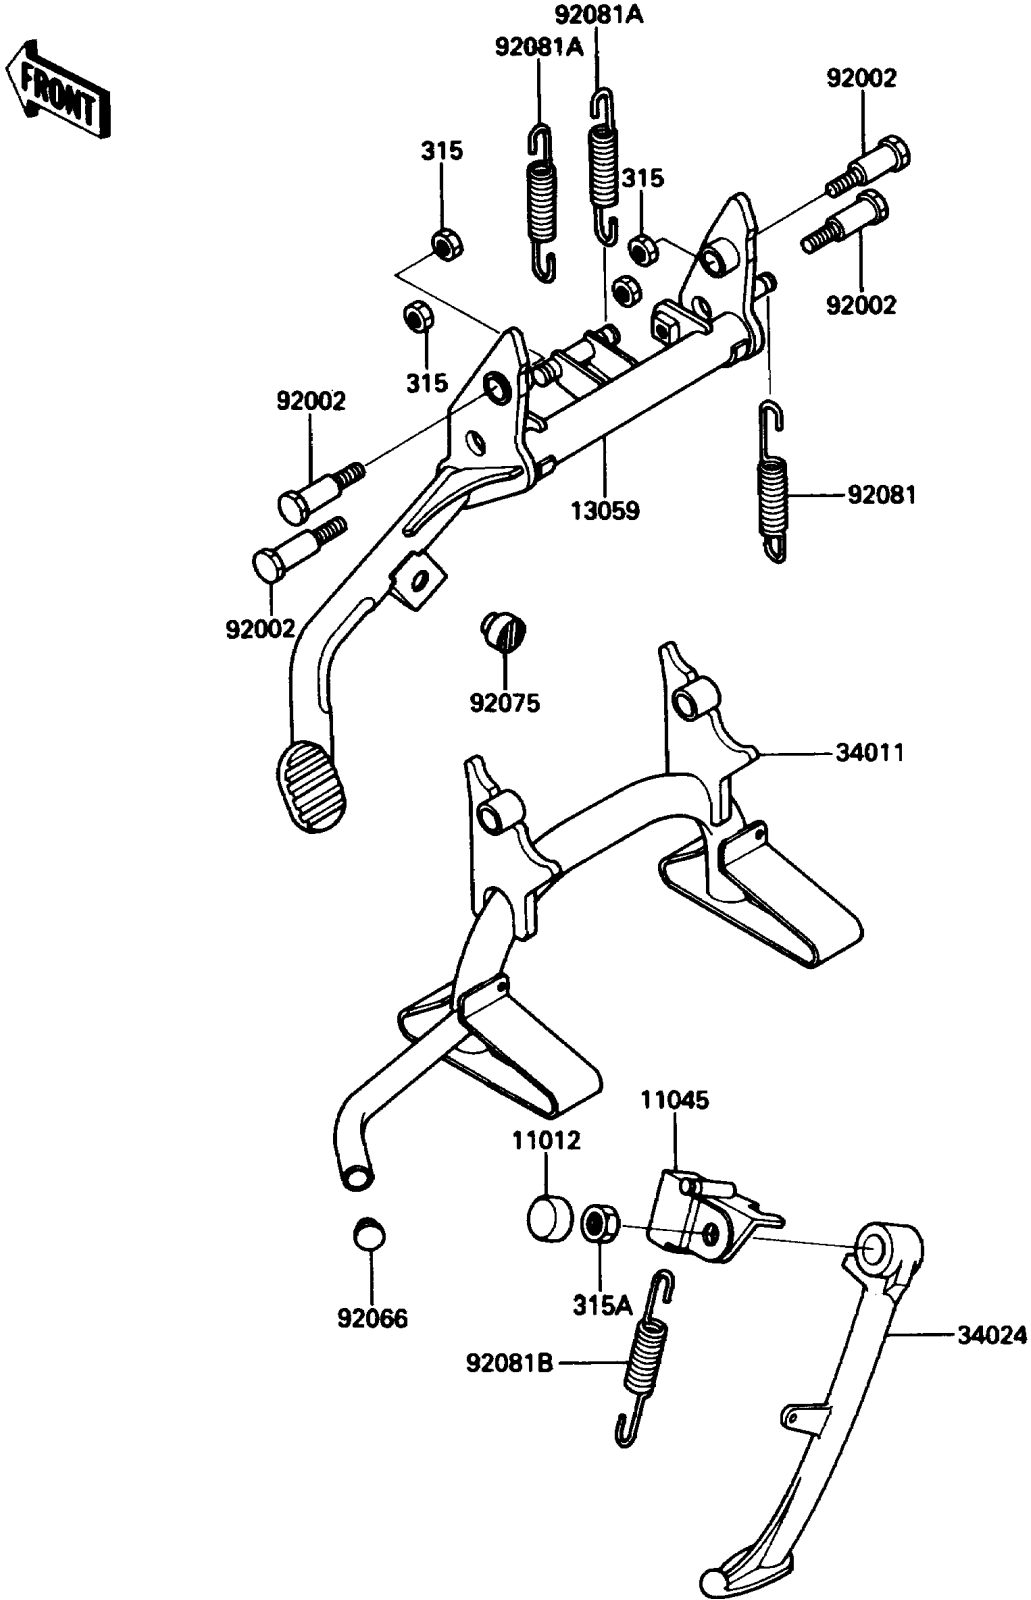

1987 Voyager XII PARTS DIAGRAM

Stand

F2190-0196

1987 Voyager XII PARTS LIST

Stand

ITEM NAME	PART NUMBER	QUANTITY
NUT-HEX-FINE,10MM,BLACK (Ref # 315)	315C1000	4
NUT-HEX-FINE (Ref # 315A)	315C1200	1
CAP,NUT (Ref # 11012)	11012-1508	1
BRACKET,SIDE STAND SWITCH (Ref # 11045)	11044-1660	1
LEVER-KICK,CENTER STAND (Ref # 13059)	13059-1118	1
STAND-CENTER (Ref # 34011)	34011-1127	1
STAND-SIDE (Ref # 34024)	34024-1202	1
BOLT,CENTER STAND (Ref # 92002)	92002-1679	4
PLUG,COWLING STAY (Ref # 92066)	92066-1184	1
DAMPER (Ref # 92075)	92075-015	1
SPRING,STAND (Ref # 92081)	34025-008	1
SPRING,STAND (Ref # 92081A)	92081-1586	2
SPRING,SIDE STAND (Ref # 92081B)	92081-1727	1