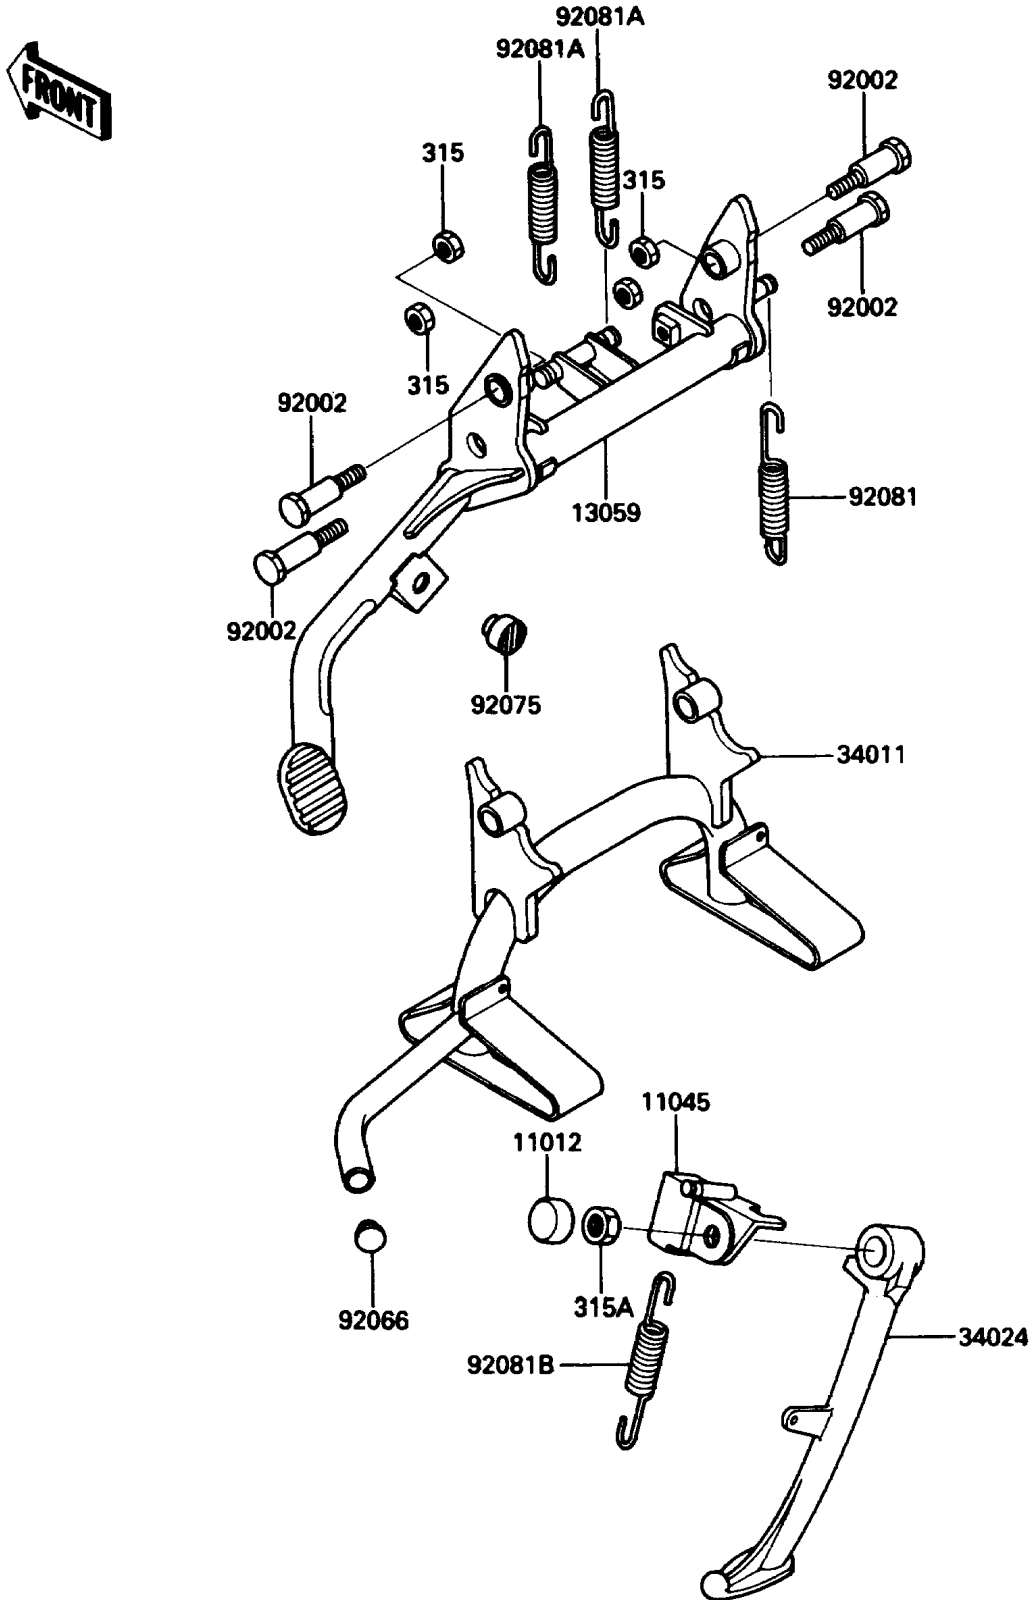

# 1988 Voyager XII PARTS DIAGRAM

Stand

F2190-0196

## 1988 Voyager XII PARTS LIST

### Stand

ITEM NAME	PART NUMBER	QUANTITY
NUT-HEX-FINE,10MM,BLACK (Ref # 315)	315C1000	4
NUT-HEX-FINE (Ref # 315A)	315C1200	1
CAP,NUT (Ref # 11012)	11012-1508	1
BRACKET,SIDE STAND SWITCH (Ref # 11045)	11044-1660	1
LEVER-KICK,CENTER STAND (Ref # 13059)	13059-1118	1
STAND-CENTER (Ref # 34011)	34011-1127	1
STAND-SIDE (Ref # 34024)	34024-1202	1
BOLT,CENTER STAND (Ref # 92002)	92002-1679	4
PLUG,COWLING STAY (Ref # 92066)	92066-1184	1
DAMPER (Ref # 92075)	92075-015	1
SPRING,STAND (Ref # 92081)	34025-008	1
SPRING,STAND (Ref # 92081A)	92081-1586	2
SPRING,SIDE STAND (Ref # 92081B)	92081-1727	1