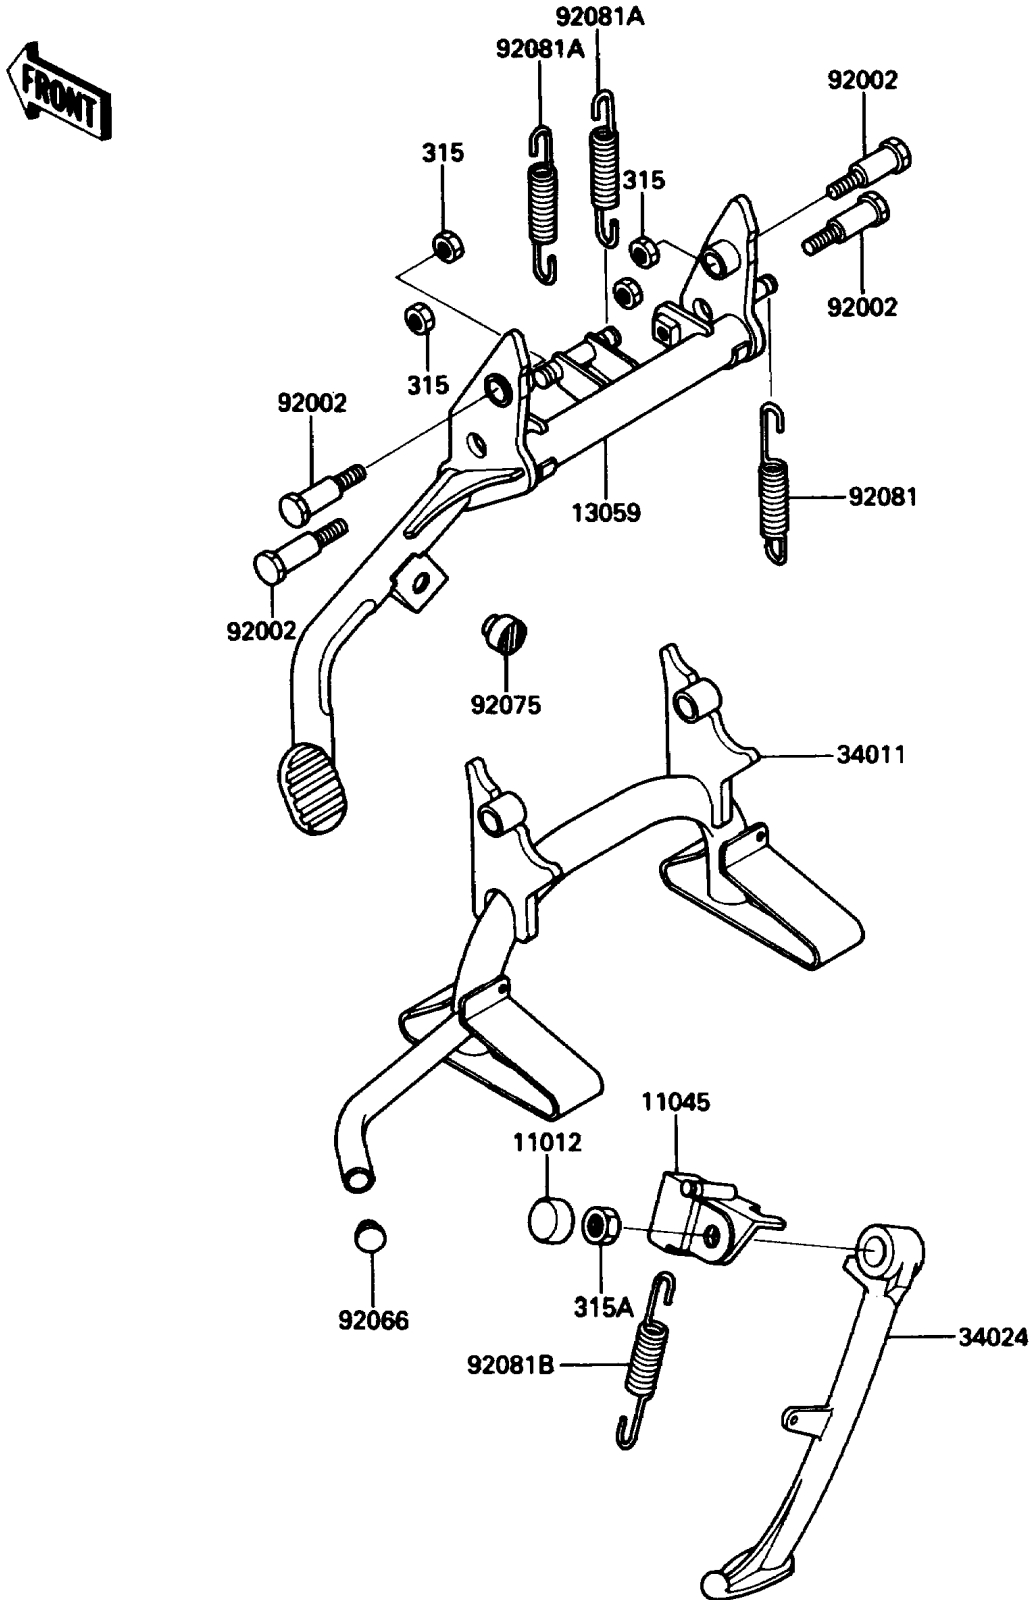

# 1991 Voyager XII PARTS DIAGRAM

Stand

F2190-0196

## 1991 Voyager XII PARTS LIST

### Stand

| ITEM NAME                               | PART NUMBER | QUANTITY |
|---|-------------|----------|
| NUT-HEX-FINE,10MM,BLACK (Ref # 315)     | 315C1000    | 4        |
| NUT-HEX-FINE (Ref # 315A)               | 315C1200    | 1        |
| CAP,NUT (Ref # 11012)                   | 11012-1508  | 1        |
| BRACKET,SIDE STAND SWITCH (Ref # 11045) | 11044-1660  | 1        |
| LEVER-KICK,CENTER STAND (Ref # 13059)   | 13059-1118  | 1        |
| STAND-CENTER (Ref # 34011)              | 34011-1127  | 1        |
| STAND-SIDE (Ref # 34024)                | 34024-1202  | 1        |
| BOLT,CENTER STAND (Ref # 92002)         | 92002-1679  | 4        |
| PLUG,COWLING STAY (Ref # 92066)         | 92066-1184  | 1        |
| DAMPER (Ref # 92075)                    | 92075-015   | 1        |
| SPRING,STAND (Ref # 92081)              | 34025-008   | 1        |
| SPRING,STAND (Ref # 92081A)             | 92081-1586  | 2        |
| SPRING,SIDE STAND (Ref # 92081B)        | 92081-1727  | 1        |