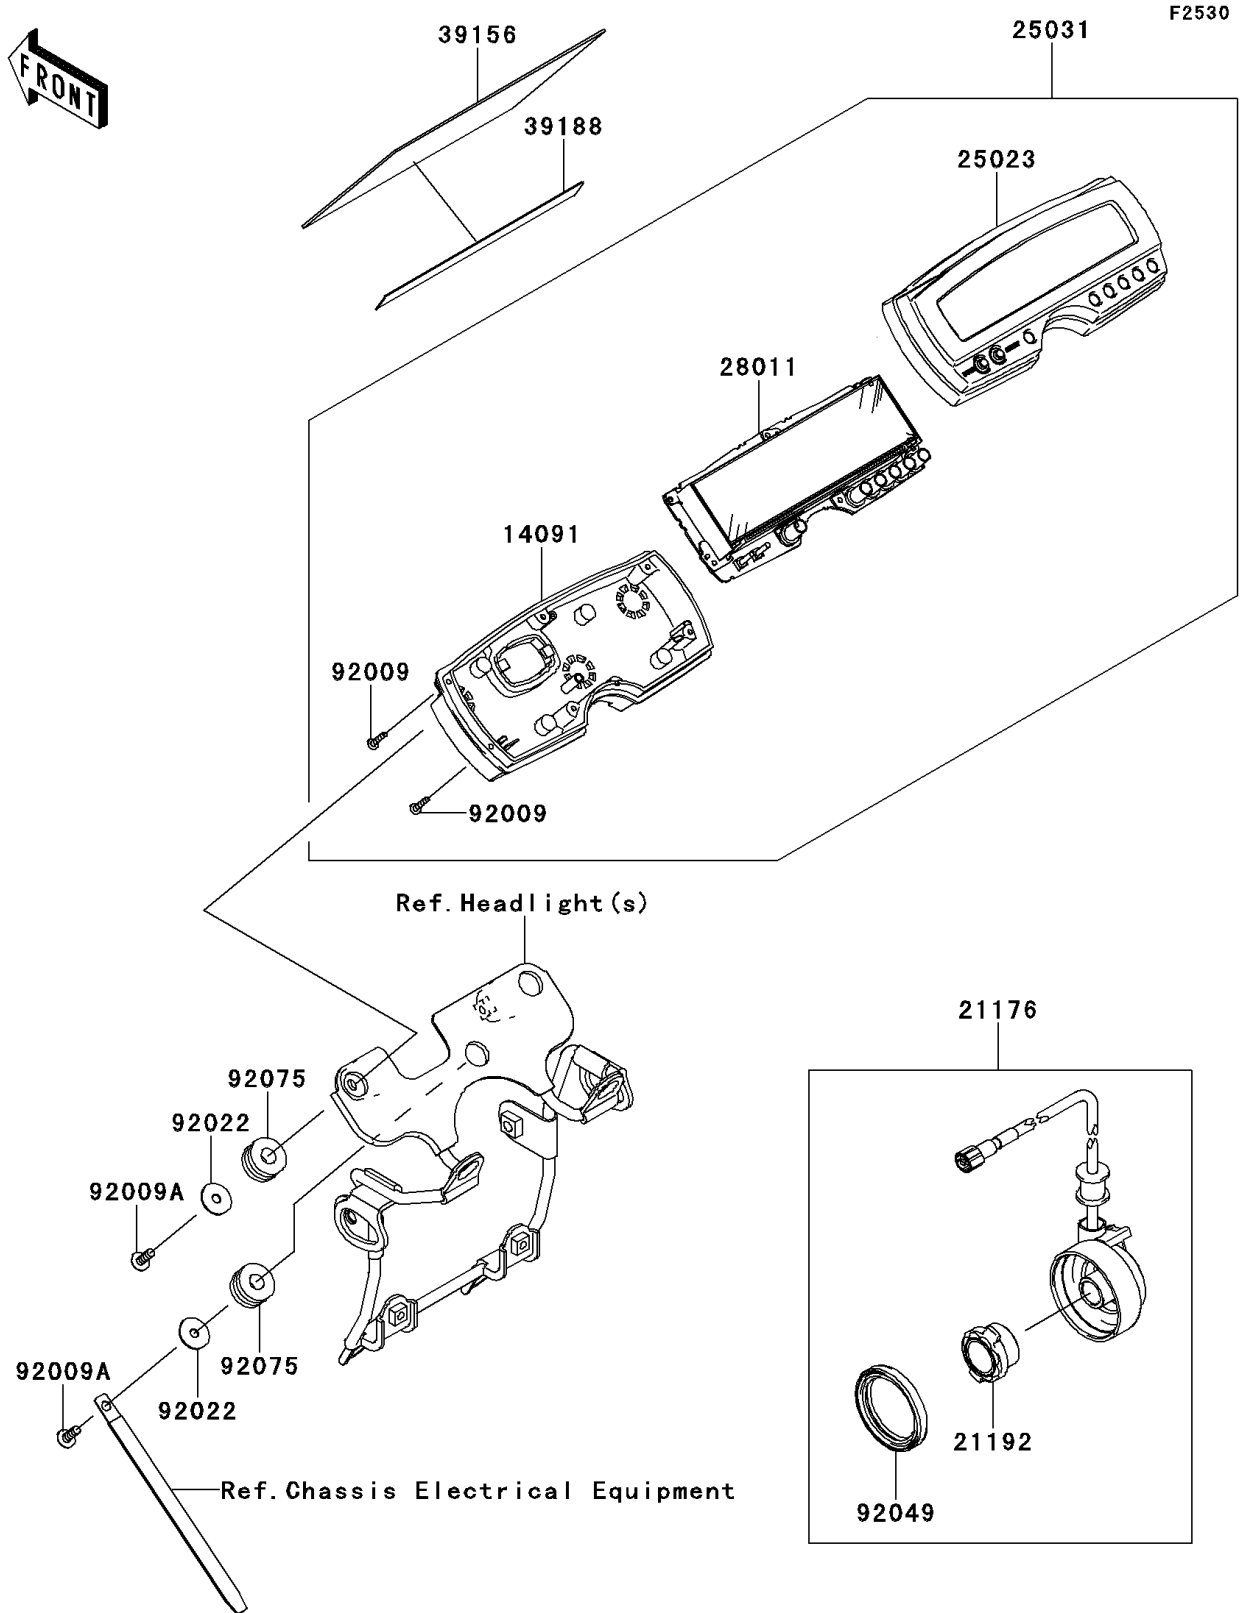

2011 KLX250S (Canada Only) PARTS DIAGRAM

Meter(s)

2011 KLX250S (Canada Only) PARTS LIST

Meter(s)

ITEM NAME	PART NUMBER	QUANTITY
COVER,METER,LWR (Ref # 14091)	14091-0874	1
SENSOR,SPEED (Ref # 21176)	21176-0120	1
MAGNET,SPEED SENSOR (Ref # 21192)	21192-0004	1
COVER-METER CASE,UPP (Ref # 25023)	25023-0036	1
METER-ASSY,LCD (Ref # 25031)	25031-0171	1
METER,LCD (Ref # 28011)	28011-0108	1
PAD,HEAD LAMP (Ref # 39156)	39156-0478	1
TAPE (Ref # 39188)	39188-0012	1
SCREW,TAPPING,3X16 (Ref # 92009)	92009-1164	7
SCREW,TAPPING,5X14 (Ref # 92009A)	92009-1197	3
WASHER,5.5X20X1.2 (Ref # 92022)	92022-104	3
SEAL-OIL,METER GEAR CASE (Ref # 92049)	92049-1172	1
DAMPER (Ref # 92075)	92075-1690	3