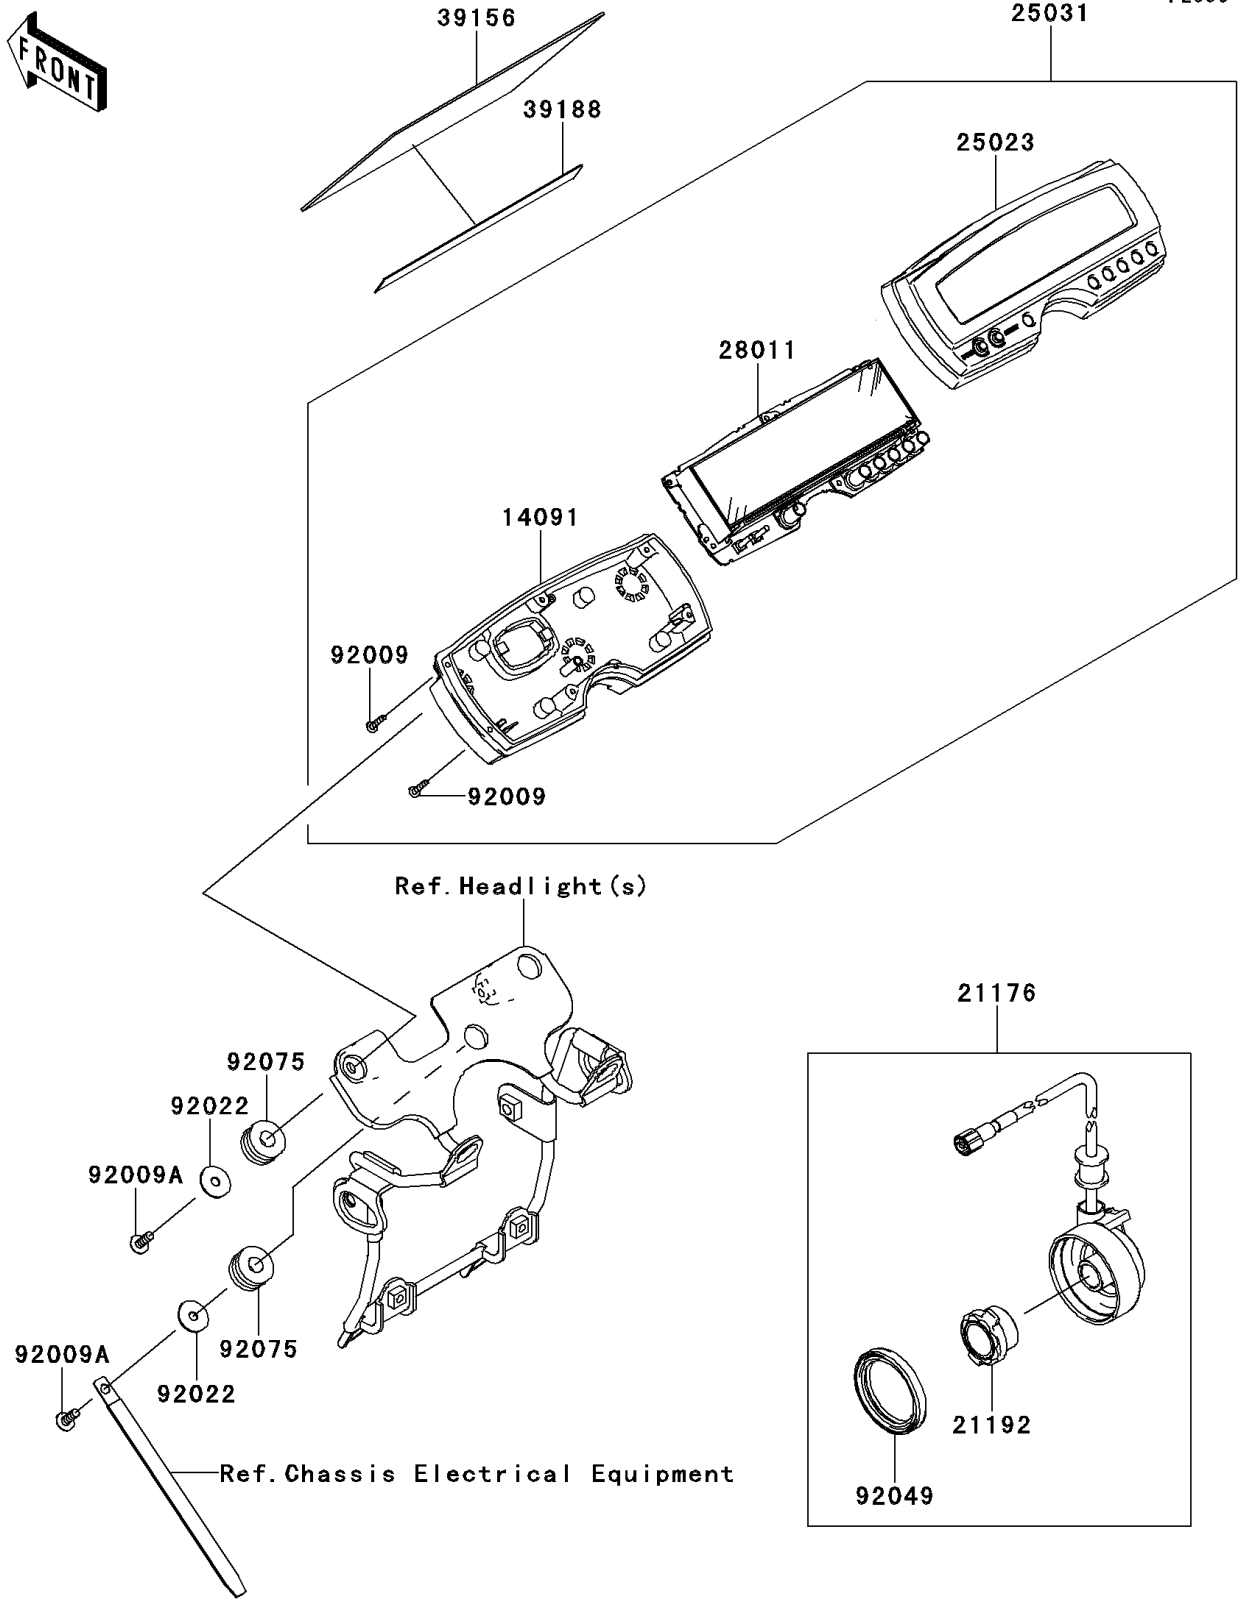

2012 KLX® 250S PARTS DIAGRAM

Meter(s)

2012 KLX® 250S PARTS LIST

Meter(s)

ITEM NAME	PART NUMBER	QUANTITY
COVER,METER,LWR (Ref # 14091)	14091-0874	1
SENSOR,SPEED (Ref # 21176)	21176-0120	1
MAGNET,SPEED SENSOR (Ref # 21192)	21192-0004	1
COVER-METER CASE,UPP (Ref # 25023)	25023-0036	1
METER-ASSY,LCD (Ref # 25031)	25031-0171	1
METER,LCD (Ref # 28011)	28011-0108	1
PAD,HEAD LAMP (Ref # 39156)	39156-0478	1
TAPE (Ref # 39188)	39188-0012	1
SCREW,TAPPING,3X16 (Ref # 92009)	92009-1164	7
SCREW,TAPPING,5X14 (Ref # 92009A)	92009-1197	3
WASHER,5.5X20X1.2 (Ref # 92022)	92022-104	3
SEAL-OIL,METER GEAR CASE (Ref # 92049)	92049-1172	1
DAMPER (Ref # 92075)	92075-1690	3