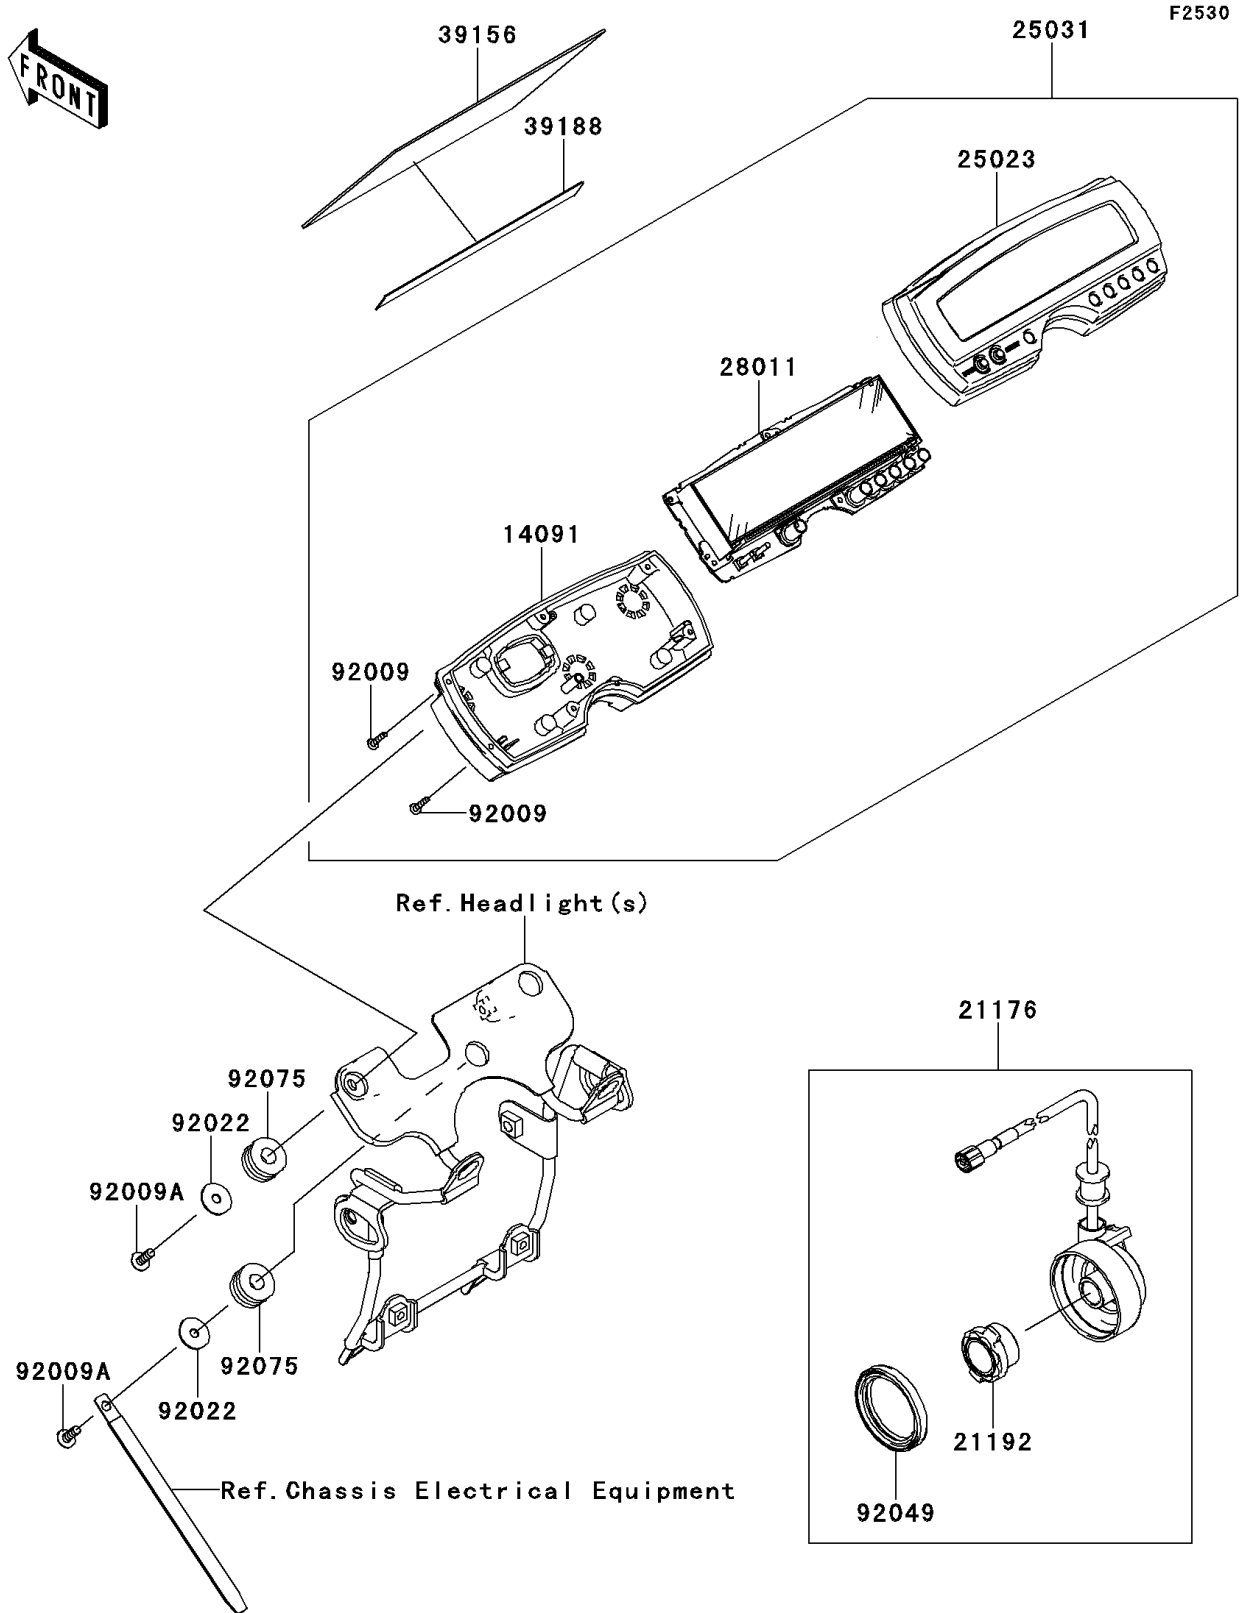

# 2013 KLX® 250S PARTS DIAGRAM

Meter(s)

## 2013 KLX® 250S PARTS LIST

Meter(s)

ITEM NAME	PART NUMBER	QUANTITY
COVER,METER,LWR (Ref # 14091)	14091-0874	1
SENSOR,SPEED (Ref # 21176)	21176-0120	1
MAGNET,SPEED SENSOR (Ref # 21192)	21192-0004	1
COVER-METER CASE,UPP (Ref # 25023)	25023-0036	1
METER-ASSY,LCD (Ref # 25031)	25031-0171	1
METER,LCD (Ref # 28011)	28011-0108	1
PAD,HEAD LAMP (Ref # 39156)	39156-0478	1
TAPE (Ref # 39188)	39188-0012	1
SCREW,TAPPING,3X16 (Ref # 92009)	92009-1164	7
SCREW,TAPPING,5X14 (Ref # 92009A)	92009-1197	3
WASHER,5.5X20X1.2 (Ref # 92022)	92022-104	3
SEAL-OIL,METER GEAR CASE (Ref # 92049)	92049-1172	1
DAMPER (Ref # 92075)	92075-1690	3