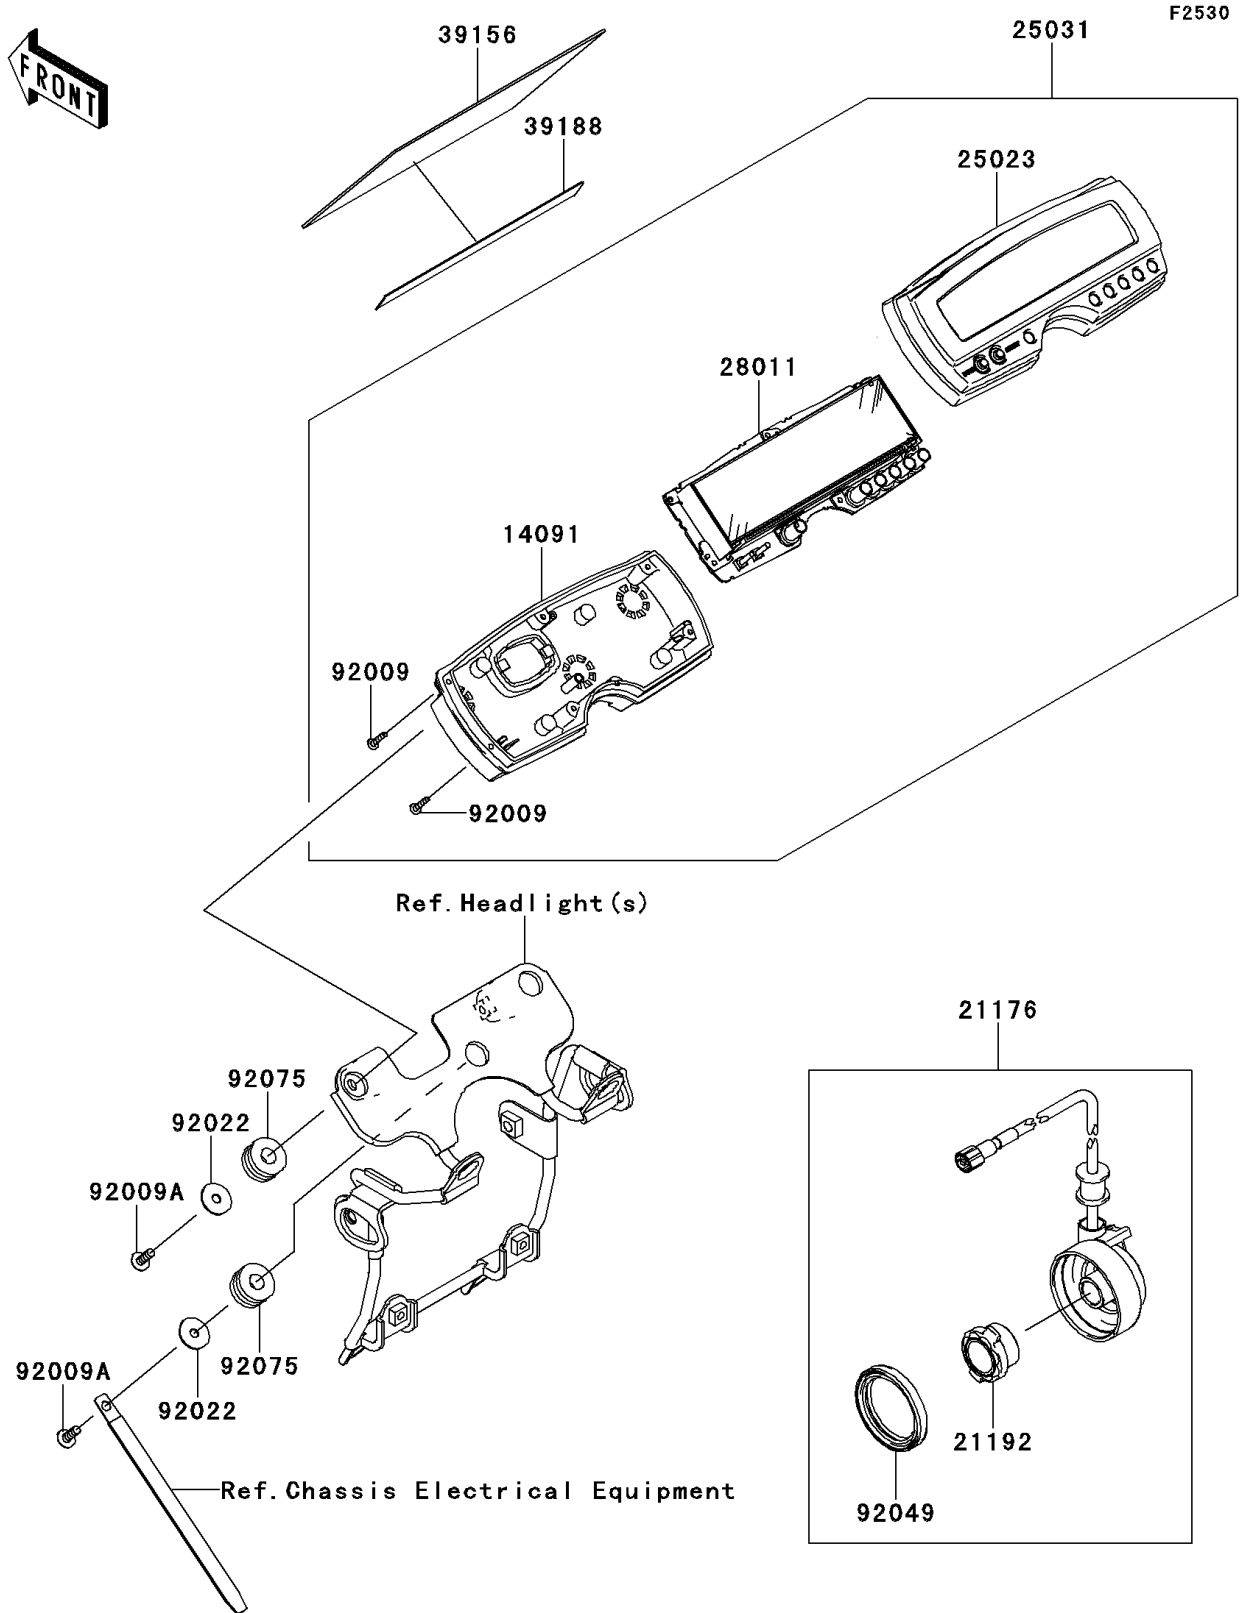

2013 KLX® 250S PARTS DIAGRAM

Meter(s)

2013 KLX® 250S PARTS LIST

Meter(s)

ITEM NAME	PART NUMBER	QUANTITY
COVER,METER,LWR (Ref # 14091)	14091-0874	1
SENSOR,SPEED (Ref # 21176)	21176-0120	1
MAGNET,SPEED SENSOR (Ref # 21192)	21192-0004	1
COVER-METER CASE,UPP (Ref # 25023)	25023-0036	1
METER-ASSY,LCD (Ref # 25031)	25031-0171	1
METER,LCD (Ref # 28011)	28011-0108	1
PAD,HEAD LAMP (Ref # 39156)	39156-0478	1
TAPE (Ref # 39188)	39188-0012	1
SCREW,TAPPING,3X16 (Ref # 92009)	92009-1164	7
SCREW,TAPPING,5X14 (Ref # 92009A)	92009-1197	3
WASHER,5.5X20X1.2 (Ref # 92022)	92022-104	3
SEAL-OIL,METER GEAR CASE (Ref # 92049)	92049-1172	1
DAMPER (Ref # 92075)	92075-1690	3