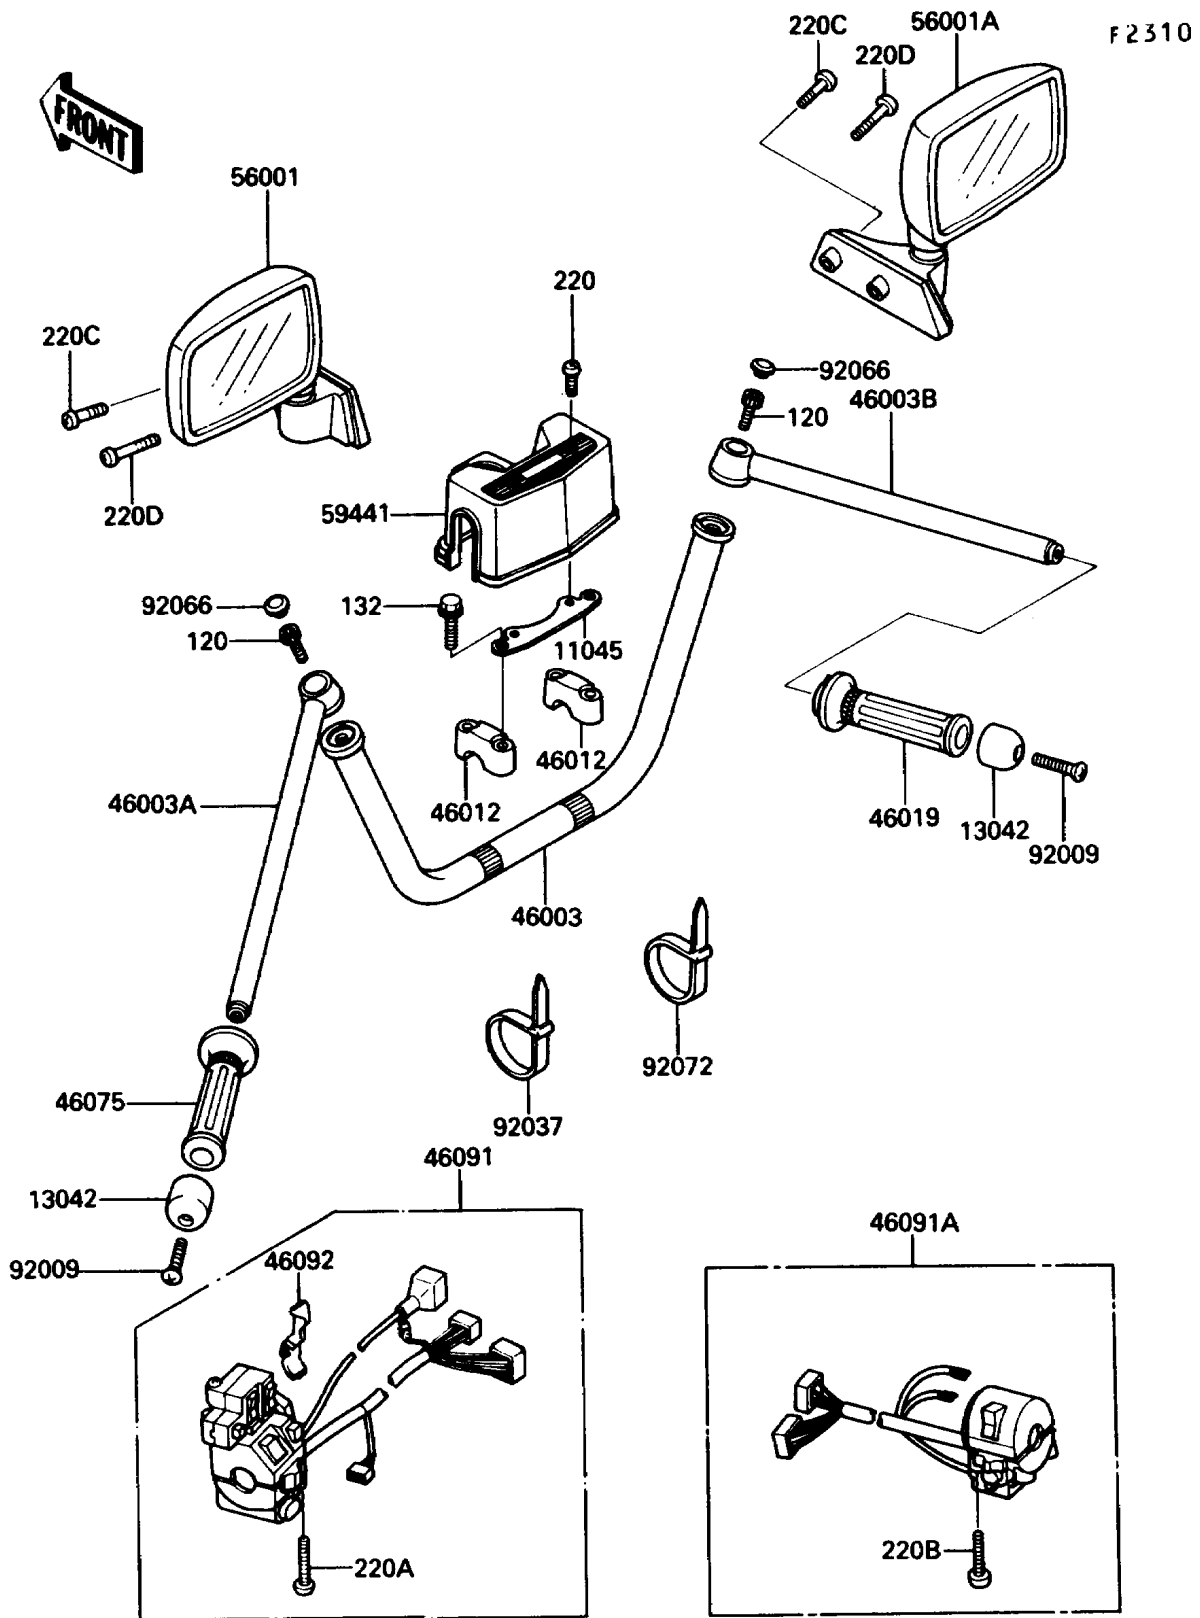

1988 Voyager XII PARTS DIAGRAM

Handlebar

1988 Voyager XII PARTS LIST

Handlebar

| ITEM NAME | PART NUMBER | QUANTITY |
|--|-------------|----------|
| BOLT-SOCKET (Ref # 120) | 120T1025 | 2 |
| BOLT-FLANGED-SMALL (Ref # 132) | 132G0840 | 4 |
| SCREW-PAN-CROS (Ref # 220) | 220C0416 | 2 |
| SCREW-PAN-CROS (Ref # 220A) | 220C0545 | 2 |
| SCREW-PAN-CROS,5X50 (Ref # 220B) | 220C0550 | 2 |
| SCREW-PAN-CROS,6X30,BLACK (Ref # 220C) | 220C0630 | 2 |
| SCREW-PAN-CROS,6X45,BLACK (Ref # 220D) | 220C0645 | 2 |
| BRACKET,HANDLE COVER (Ref # 11045) | 11044-1635 | 1 |
| WEIGHT,HANDLE (Ref # 13042) | 13042-1051 | 2 |
| HANDLE,CNT (Ref # 46003) | 46003-1210 | 1 |
| HANDLE,LH (Ref # 46003A) | 46003-1211 | 1 |
| HANDLE,RH (Ref # 46003B) | 46003-1212 | 1 |
| HOLDER-HANDLE,UPP (Ref # 46012) | 46012-1151 | 2 |
| GRIP-ASSY,THROTTLE (Ref # 46019) | 46019-1064 | 1 |
| GRIP,LH (Ref # 46075) | 46075-1068 | 1 |
| HOUSING-ASSY-CONTROL,LH (Ref # 46091) | 46091-1385 | 1 |
| HOUSING-ASSY-CONTROL,RH (Ref # 46091A) | 46091-1452 | 1 |
| LEVER-GRIP,CHOKE (Ref # 46092) | 46092-1124 | 1 |
| MIRROR-ASSY,LH (Ref # 56001) | 56001-1262 | 1 |
| MIRROR-ASSY,RH (Ref # 56001A) | 56001-1263 | 1 |
| COVER-HANDLE (Ref # 59441) | 59441-1065 | 1 |
| SCREW,8X45 (Ref # 92009) | 92009-1257 | 2 |
| CLAMP,BAND,L=137 (Ref # 92037) | 92037-1817 | 4 |
| PLUG,18.3X4.5 (Ref # 92066) | 92066-1234 | 2 |
| BAND,L=185 (Ref # 92072) | 92072-1195 | 2 |