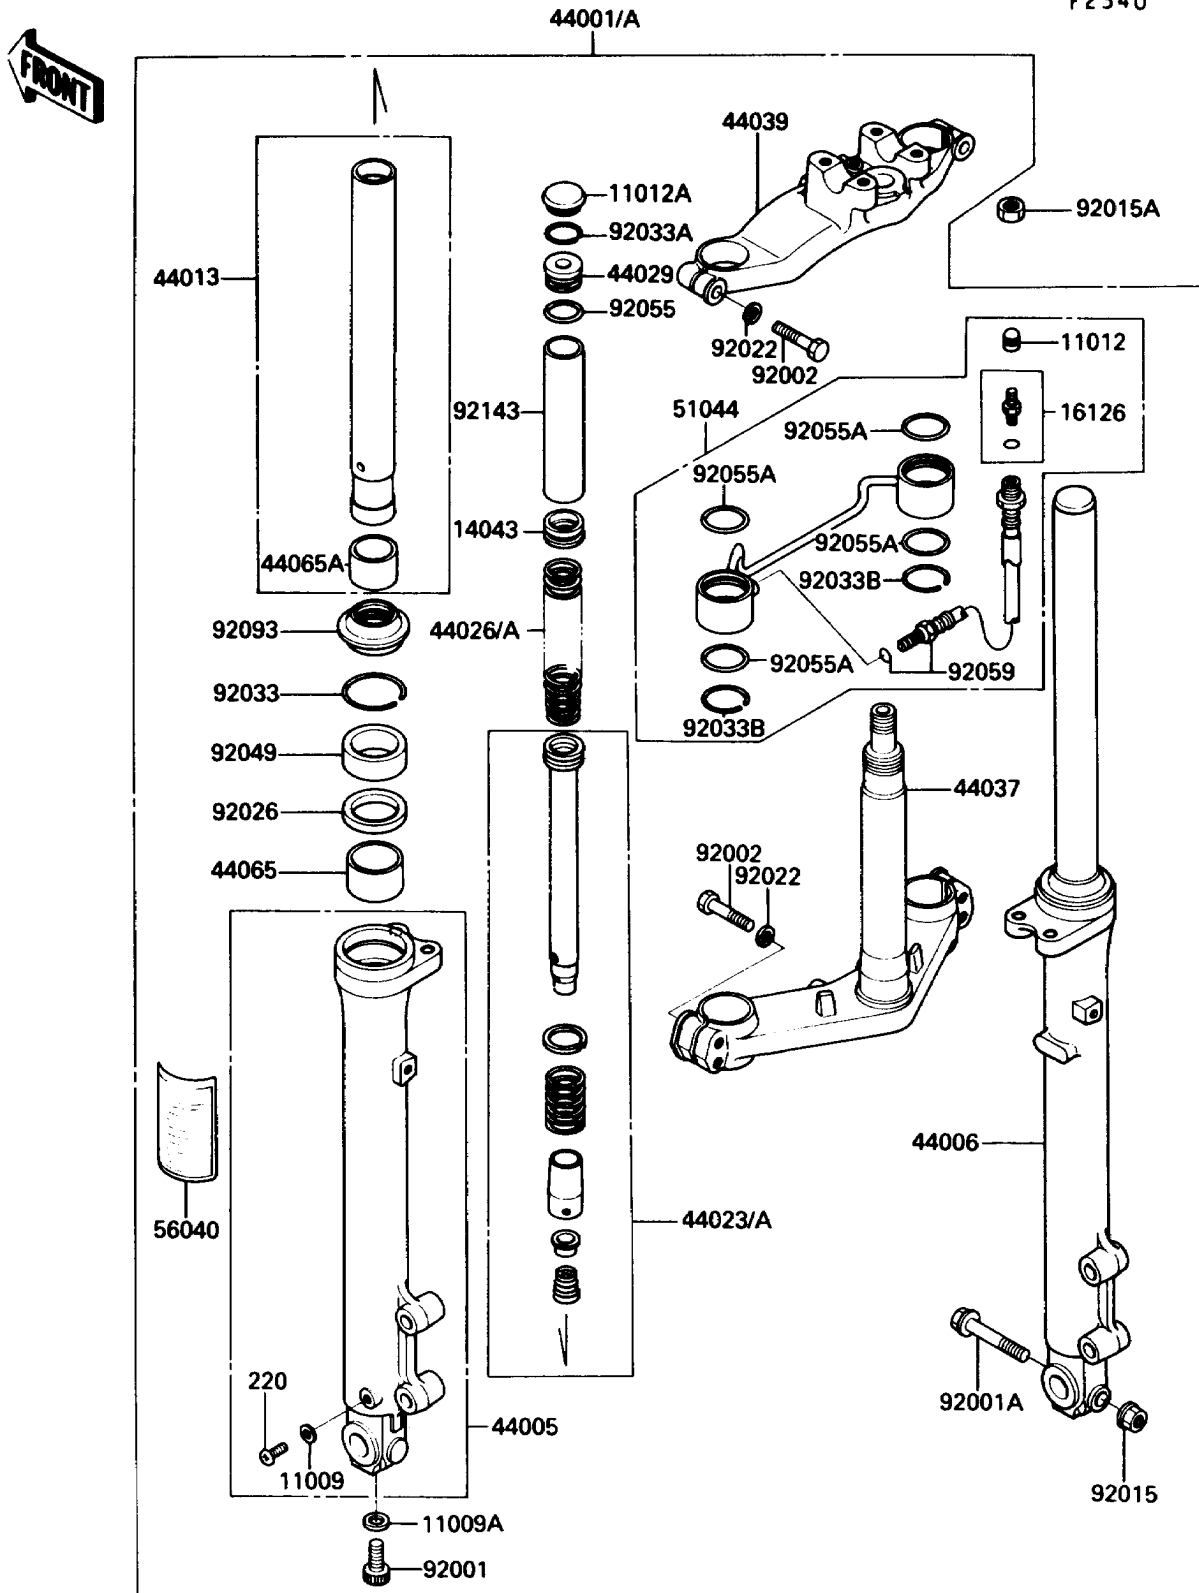

# 1991 Voyager XII PARTS DIAGRAM

Front Fork

F2340