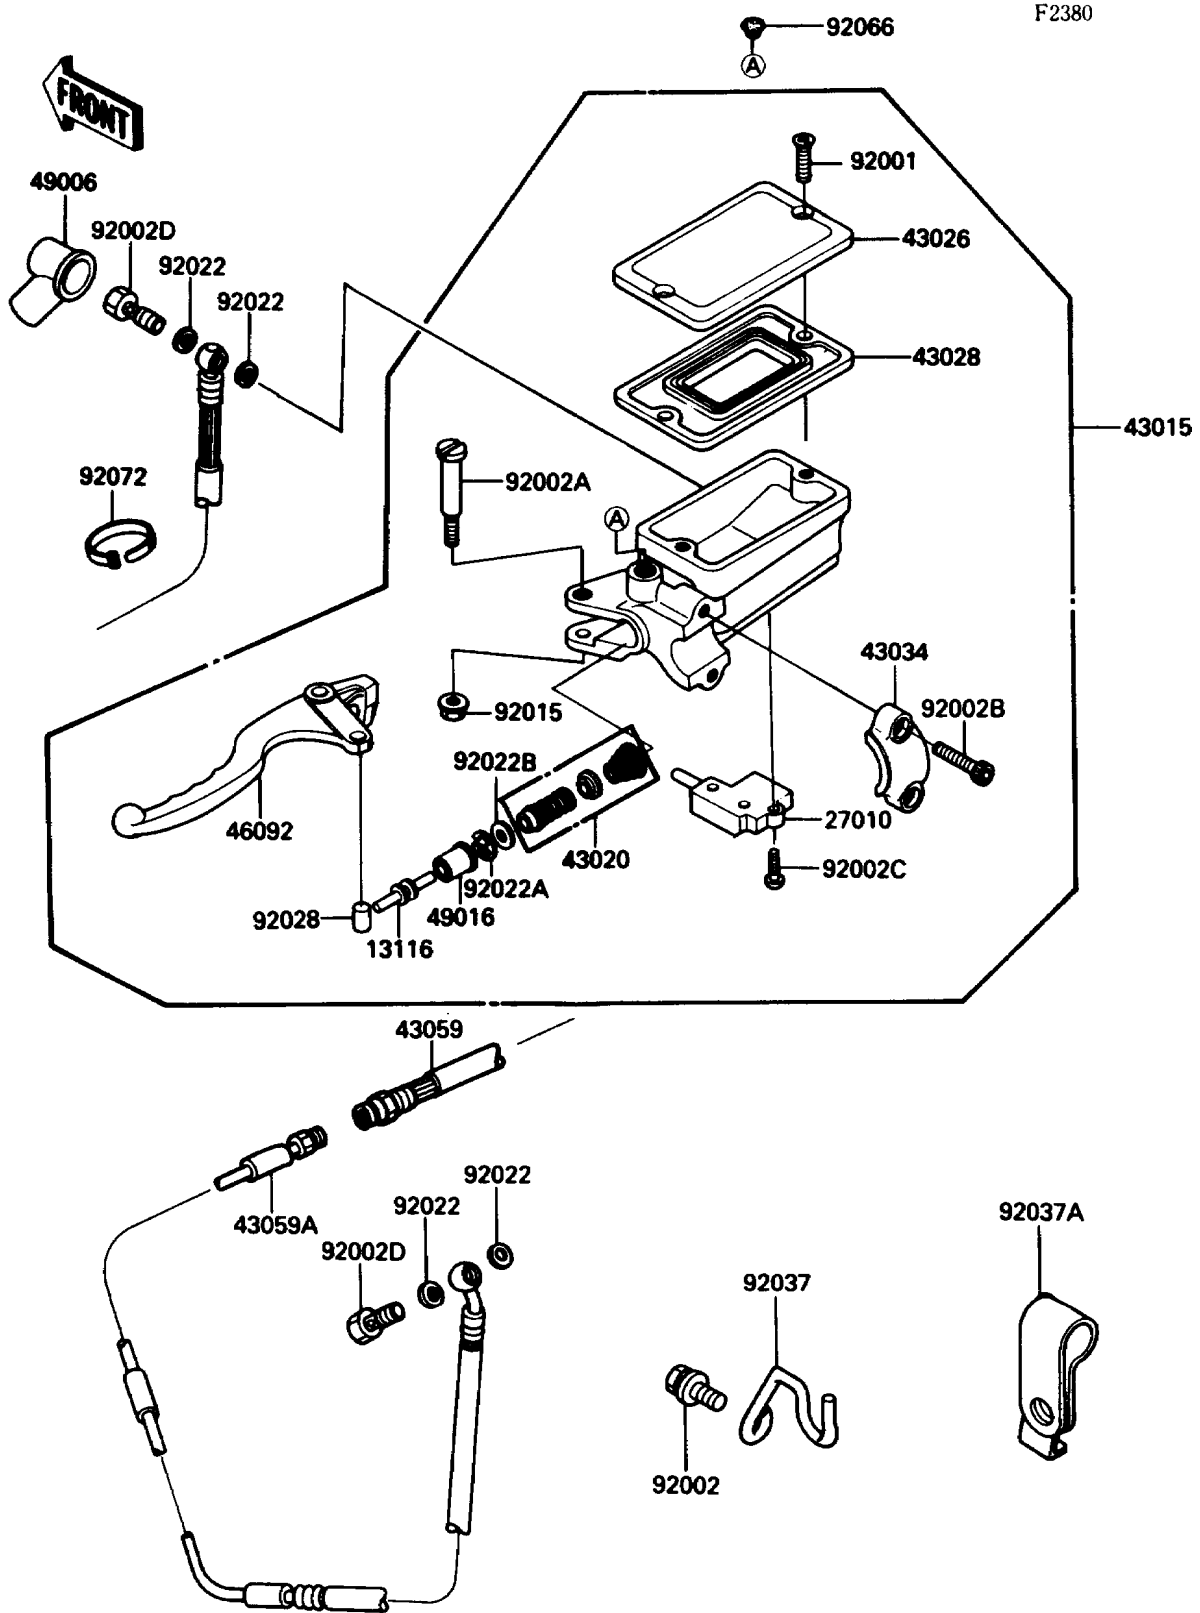

1988 Voyager XII PARTS DIAGRAM

Clutch Master Cylinder

1988 Voyager XII PARTS LIST

Clutch Master Cylinder

ITEM NAME	PART NUMBER	QUANTITY
-----------	-------------	----------