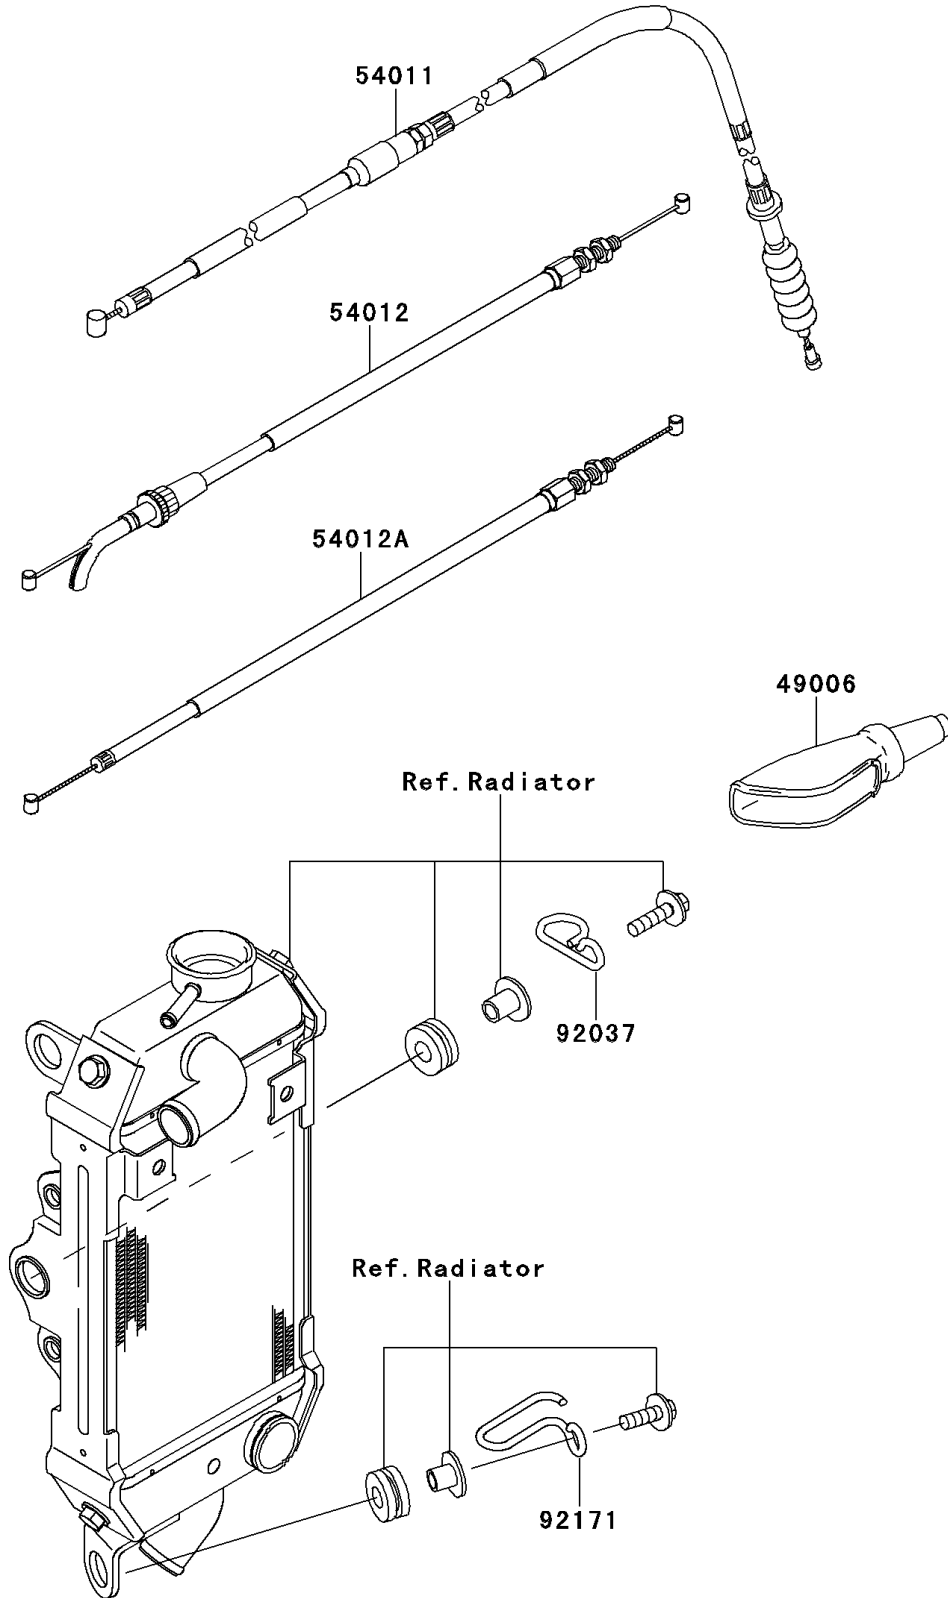

# 2009 KLX® 250S PARTS DIAGRAM

Cables

F2540

## 2009 KLX® 250S PARTS LIST

### Cables

ITEM NAME	PART NUMBER	QUANTITY
BOOT,LEVER HOLDER (Ref # 49006)	49006-1017	1
CABLE-CLUTCH (Ref # 54011)	54011-0093	1
CABLE-THROTTLE,OPENING (Ref # 54012)	54012-0224	1
CABLE-THROTTLE,CLOSING (Ref # 54012A)	54012-0230	1
CLAMP,CABLE (Ref # 92037)	92037-1064	1
CLAMP,CABLE (Ref # 92171)	92171-1901	1