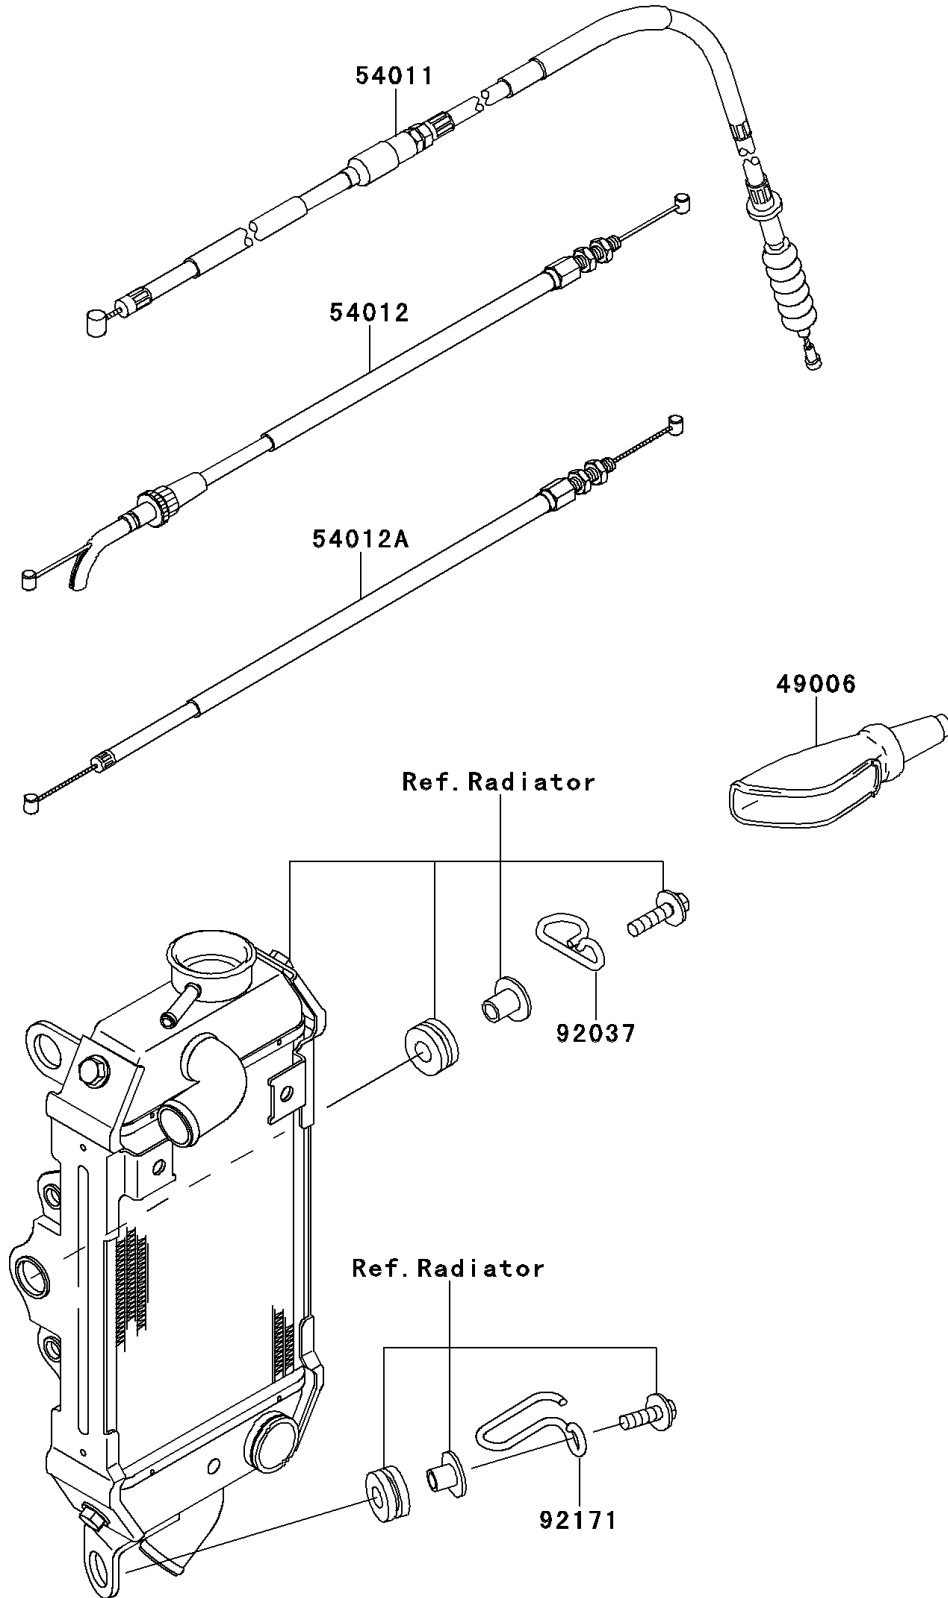

2011 KLX250S (Canada Only) PARTS DIAGRAM

Cables

F2540

2011 KLX250S (Canada Only) PARTS LIST

Cables

ITEM NAME	PART NUMBER	QUANTITY
BOOT,LEVER HOLDER (Ref # 49006)	49006-1017	1
CABLE-CLUTCH (Ref # 54011)	54011-0093	1
CABLE-THROTTLE,OPENING (Ref # 54012)	54012-0224	1
CABLE-THROTTLE,CLOSING (Ref # 54012A)	54012-0230	1
CLAMP,CABLE (Ref # 92037)	92037-1064	1
CLAMP,CABLE (Ref # 92171)	92171-1901	1