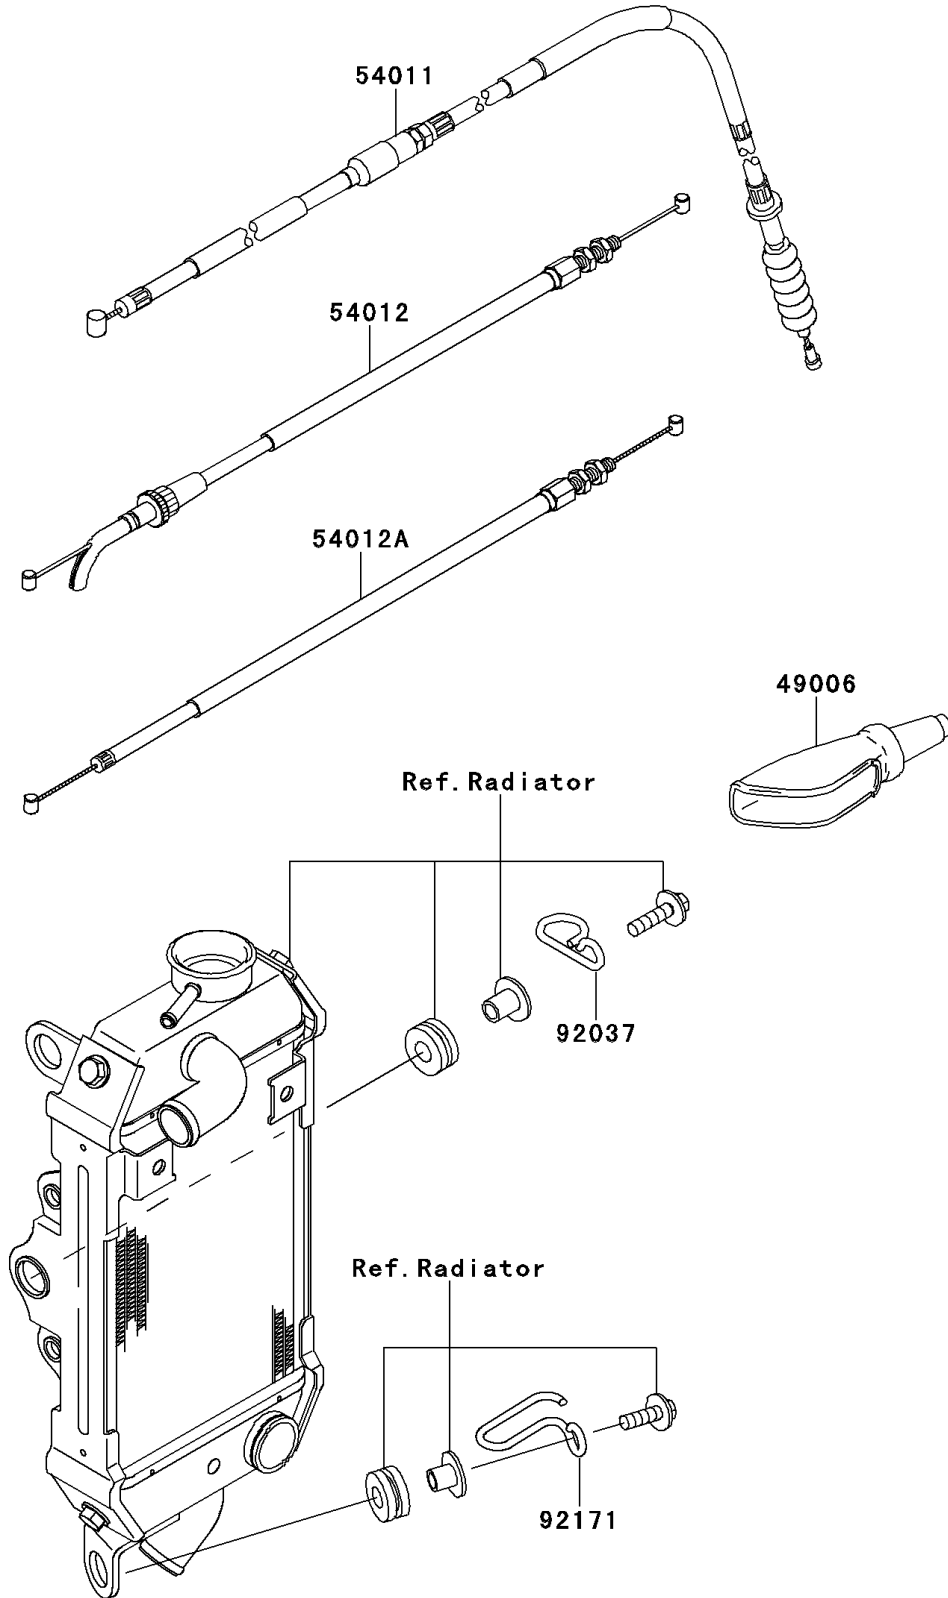

2012 KLX® 250S PARTS DIAGRAM

Cables

F2540

2012 KLX® 250S PARTS LIST

Cables

ITEM NAME	PART NUMBER	QUANTITY
BOOT,LEVER HOLDER (Ref # 49006)	49006-1017	1
CABLE-CLUTCH (Ref # 54011)	54011-0093	1
CABLE-THROTTLE,OPENING (Ref # 54012)	54012-0224	1
CABLE-THROTTLE,CLOSING (Ref # 54012A)	54012-0230	1
CLAMP,CABLE (Ref # 92037)	92037-1064	1
CLAMP,CABLE (Ref # 92171)	92171-1901	1