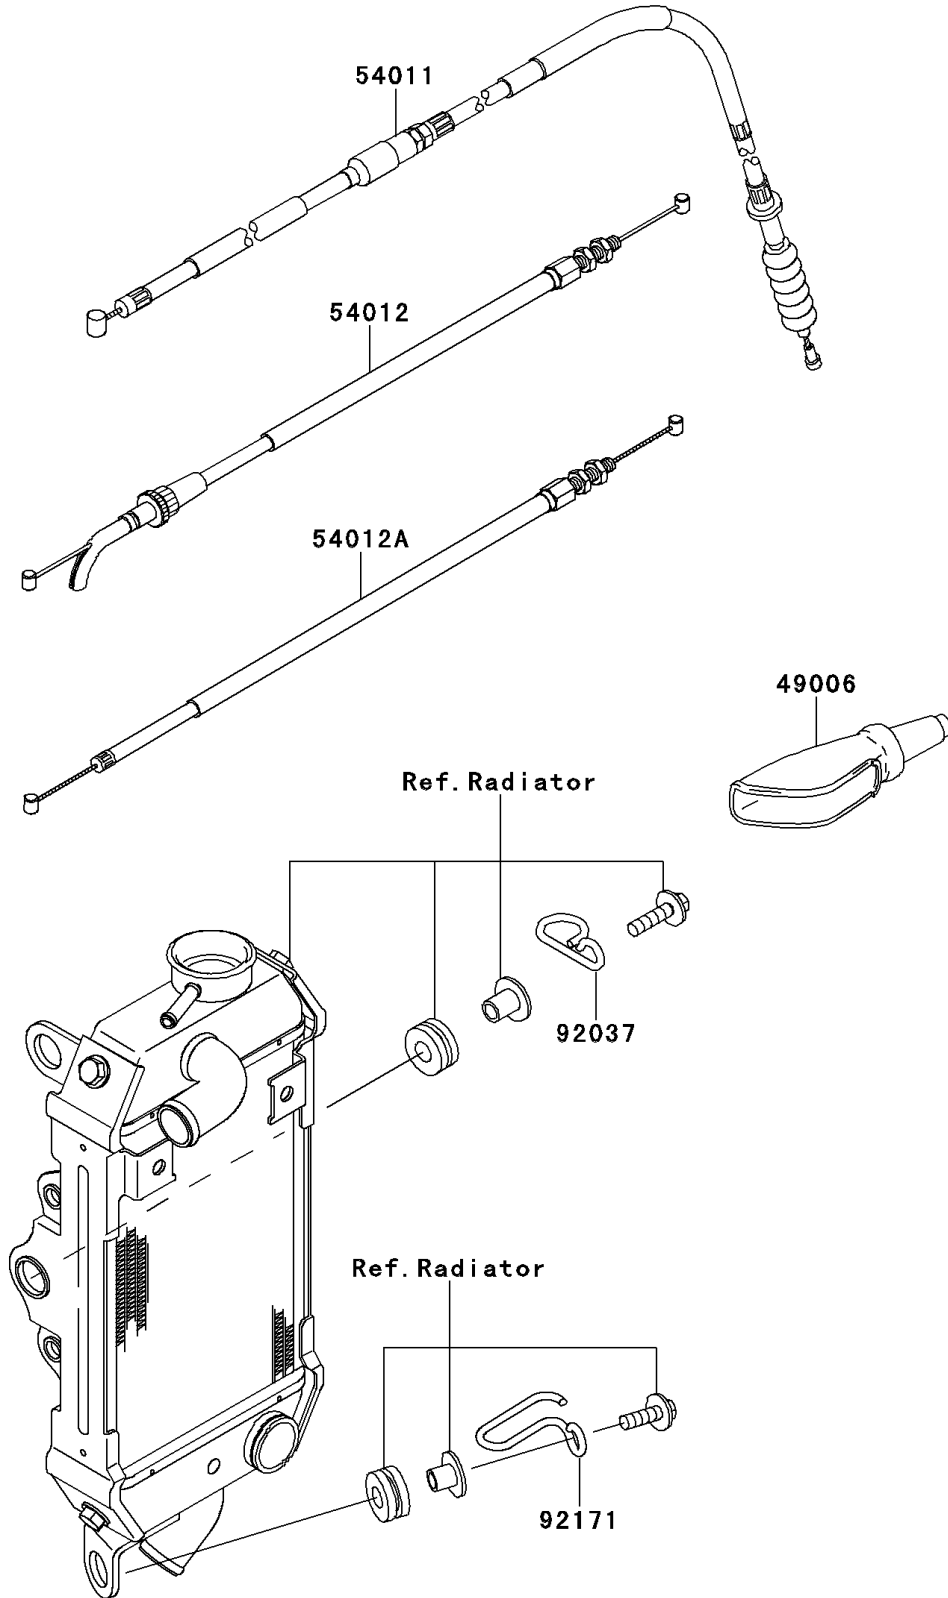

# 2013 KLX® 250S PARTS DIAGRAM

Cables

F2540

## 2013 KLX® 250S PARTS LIST

### Cables

ITEM NAME	PART NUMBER	QUANTITY
BOOT,LEVER HOLDER (Ref # 49006)	49006-1017	1
CABLE-CLUTCH (Ref # 54011)	54011-0093	1
CABLE-THROTTLE,OPENING (Ref # 54012)	54012-0224	1
CABLE-THROTTLE,CLOSING (Ref # 54012A)	54012-0230	1
CLAMP,CABLE (Ref # 92037)	92037-1064	1
CLAMP,CABLE (Ref # 92171)	92171-1901	1